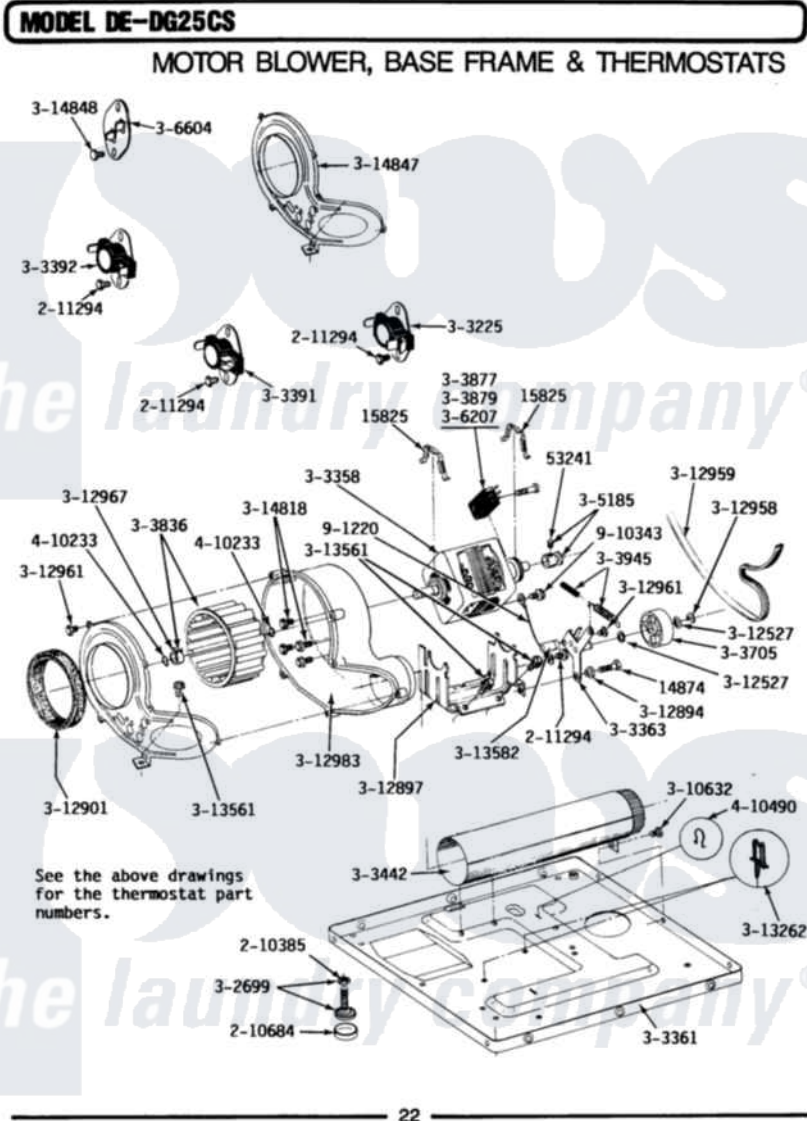

# Maytag DG25CS 10 - MOTOR, BLOWER, BASE FRAME & THERMOSTATS

Maytag Residential Maytag DG25CS Dryer Parts Diagram 10 - MOTOR, BLOWER, BASE FRAME & THERMOSTATS

[Click on the part number to view part](#)

Item	Original Part Number	Replaced By	Status	Part Description
001	<a href="#">Y014874</a>			Screw, Idler Arm And Sleeve
002	<a href="#">Y015825</a>			Clip, Motor To Motor Support
003	<a href="#">Y053241</a>			Set Screw, Motor Pulley
004	<a href="#">210385</a>			Lock Nut For Adjustable Leg
005	<a href="#">210684</a>			Foot, Adjustable Leg
006	211294	<a href="#">90767</a>		Screw, 8A X 3/8 Hex Washer Head Tapping
007	Y302699	<a href="#">22003428</a>		Leg, Adjustable
008	<a href="#">Y303225</a>			Thermostat, Permanent Press
009	Y303358	<a href="#">W10410999</a>		Motor-Drive
010	Y303361		Not Available	BASE ASSY. (UPPER & LOWER)
011	Y303363	<a href="#">6-3033630</a>		Idler Arm
012	Y303391	<a href="#">33303391</a>		Thermostat, Cycling
013	<a href="#">303392</a>			Thermostat, Cycling
014	Y303442			EXHAUST DUCT ASSEMBLY