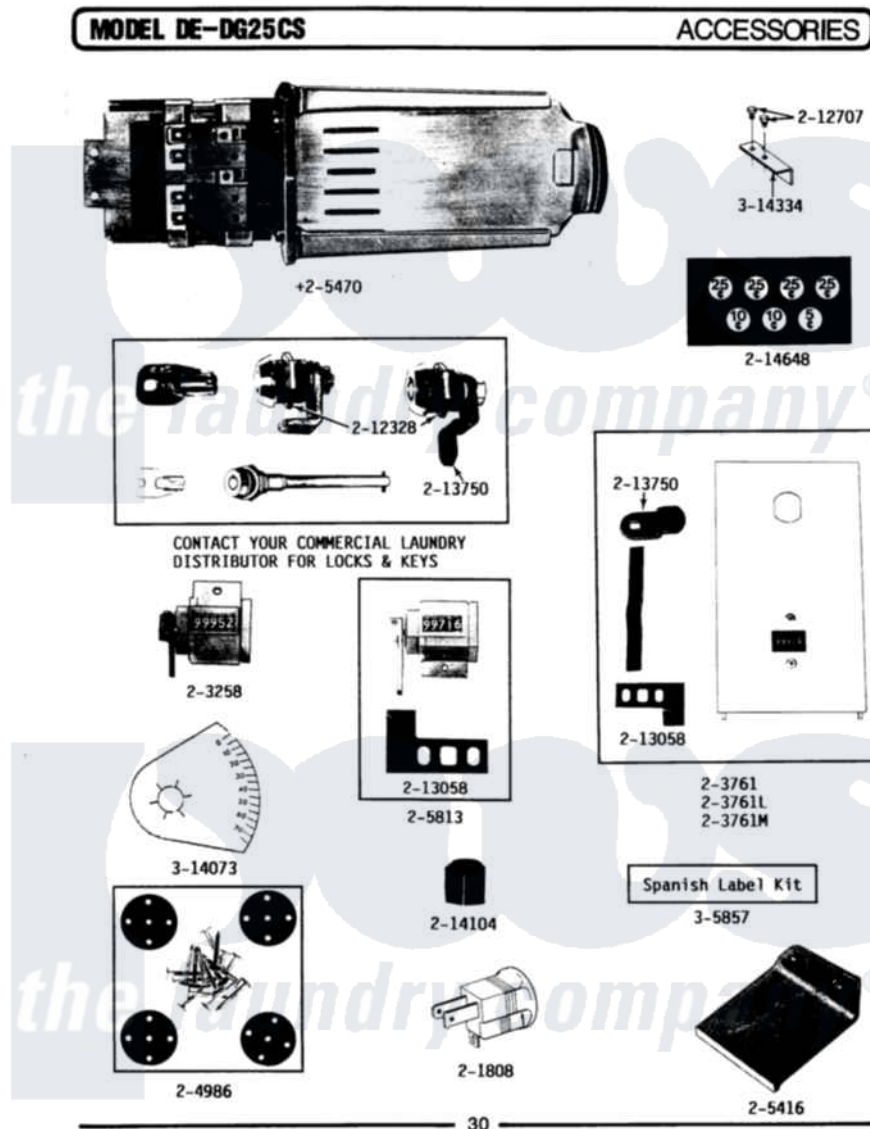

# Maytag DG25CS 11 - INSTALLATION ACCESSORIES

Maytag [Residential Maytag DG25CS Dryer Parts](#) Parts Diagram 11 - INSTALLATION ACCESSORIES  
 Click on the part number to view part

Item	Original Part Number	Replaced By	Status	Part Description
001	NLA		Not Available	BLADE, SAW
002	NLA		Not Available	REPLACEMENT DRILL
003	NLA		Not Available	HOLE SAW W/DRILL BIT
004	NLA		Not Available	EXTENSION CHUCK, DRILL
005	Y059129	<a href="#">4396007RW</a>		Vent Hood
006	<a href="#">Y059130</a>			Pipe, Venting
007	<a href="#">Y059131</a>			Elbow, Venting
008	Y059134			PLATE, ALUM. WINDOW (15" X 20")
009	<a href="#">Y059135</a>			Vent Duct Assembly
010	<a href="#">Y059143</a>			Flexible Vent Kit
011	NLA		Not Available	RECTANGULAR VENT KIT
012	NLA		Not Available	DAMPER, BACK DRAFT
013	211294	<a href="#">90767</a>		Screw, 8A X 3/8 Hex Washer Head Tapping
014	<a href="#">213323</a>			Fastener, Exhaust Duct Kit
015	NLA		Not Available	EXHAUST DEFLECTOR KIT

016	Y304353	<a href="#">4396010RP</a>	6ft Scvent
017	<a href="#">Y304630</a>		Clamp, Flexible Duct
018	<a href="#">Y304652</a>		Exhaust Duct Kit
019	311353	Not Available	BAG, LINT (DACRON)
020	<a href="#">312302</a>		Insulation, Exhaust Duct Kit
021	NLA	Not Available	BRACKET, EXHAUST DEFLECTOR