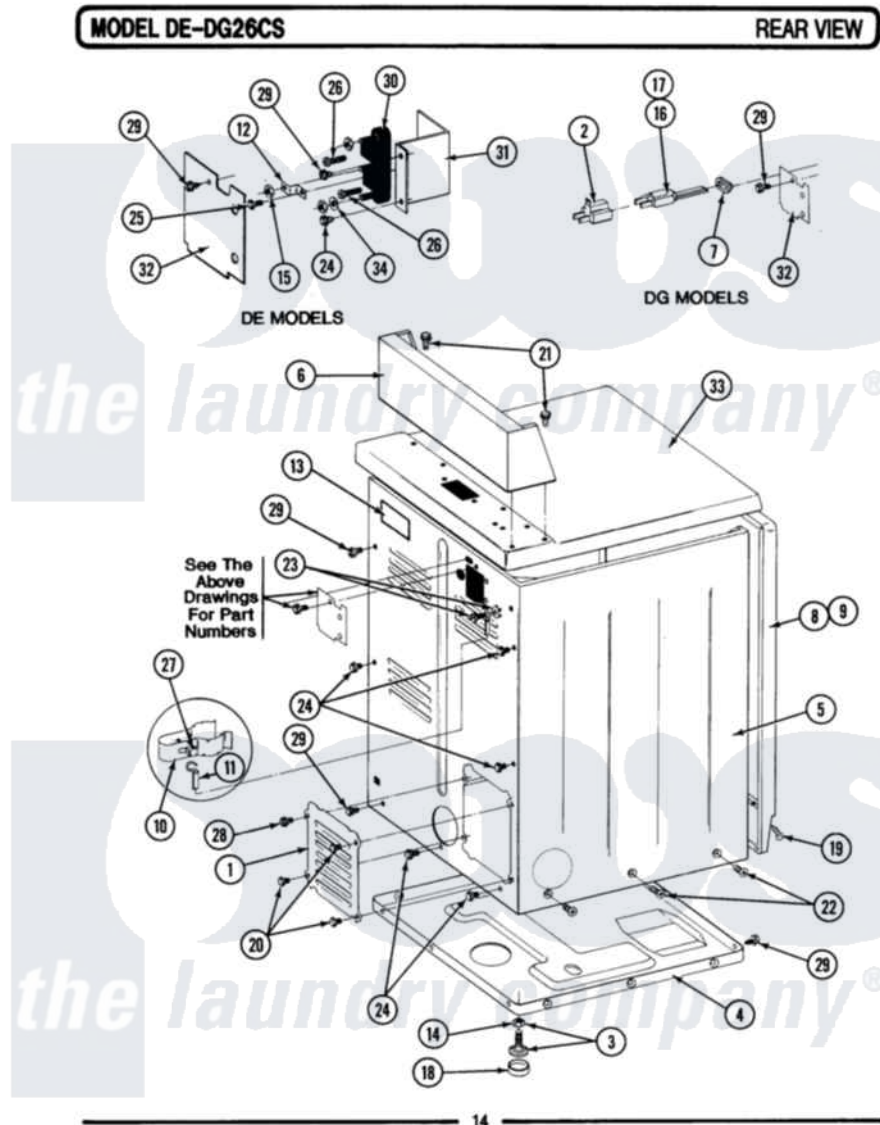

# Maytag DG26CS 05 - REAR VIEW

Maytag [Residential Maytag DG26CS Dryer Parts](#) Parts Diagram 05 - REAR VIEW  
 Click on the part number to view part

Item	Original Part Number	Replaced By	Status	Part Description
001	Y312951		Not Available	ACCESS COVER, BACK
002	<a href="#">Y201808</a>			Converter
003	<a href="#">Y305086</a>			Adjustable Leg And Nut
004	Y303361		Not Available	BASE ASSY. (UPPER & LOWER)
005	NLA		Not Available	CABINET (WHT)
006	NLA		Not Available	CONTROL COVER (WHT)
007	<a href="#">211881</a>			Grommet, Cord Part Not Used-Gas Models Only
008	NLA		Not Available	PART NOT USED
009	<a href="#">307998L</a>			Front Panel---NA
"	NLA		Not Available	FRONT PANEL ASSY. (WHT)
010	<a href="#">301548</a>			Clamp, Ground Wire
011	<a href="#">311155</a>			Ground Wire And Clamp
012	<a href="#">Y312184</a>			Strap, Grounding
013	214519			LABEL, ELECTRICAL INSTR. PART NOT USED-GAS MODELS ONLY

014	Y052740	<a href="#">62739</a>		Nut, Lock
015	311484	<a href="#">112432</a>		Nut
016	302521		Not Available	CORD, POWER PART NOT USED-GAS MODELS ONLY
017	305168	<a href="#">33002916</a>		Power Cord, Canadian 240V
018	<a href="#">Y314137</a>			Foot, Rubber
019	<a href="#">204439</a>			Screw And Fstner Assembly
020	211294	<a href="#">90767</a>		Screw, 8A X 3/8 HeX Washer Head Tapping
021	212276	<a href="#">W10116760</a>		Screw
022	<a href="#">213007</a>			Xfor Cabinet See Cabinet, Back
023	NLA		Not Available	SCREW & WASHER ASSY.
024	Y310632	<a href="#">1163839</a>		Screw
025	Y311423	<a href="#">489483</a>		Screw 10-32 X 1/2
026	Y312209	<a href="#">W10001200</a>		Screw
027	<a href="#">313122</a>			Screw - Baffle To Tumbler
028	<a href="#">Y313559</a>			Screw
029	<a href="#">Y313561</a>			Screw----NA
030	<a href="#">400008</a>			Block, Terminal
031	<a href="#">Y312904</a>			Bracket, Terminal Block
032	Y312905		Not Available	COVER, TERMINAL
033	307105		Not Available	COVER, TOP ASSY. (WHT)
"	NLA		Not Available	(ALM)
034	<a href="#">Y311270</a>			Washer, Terminal Block