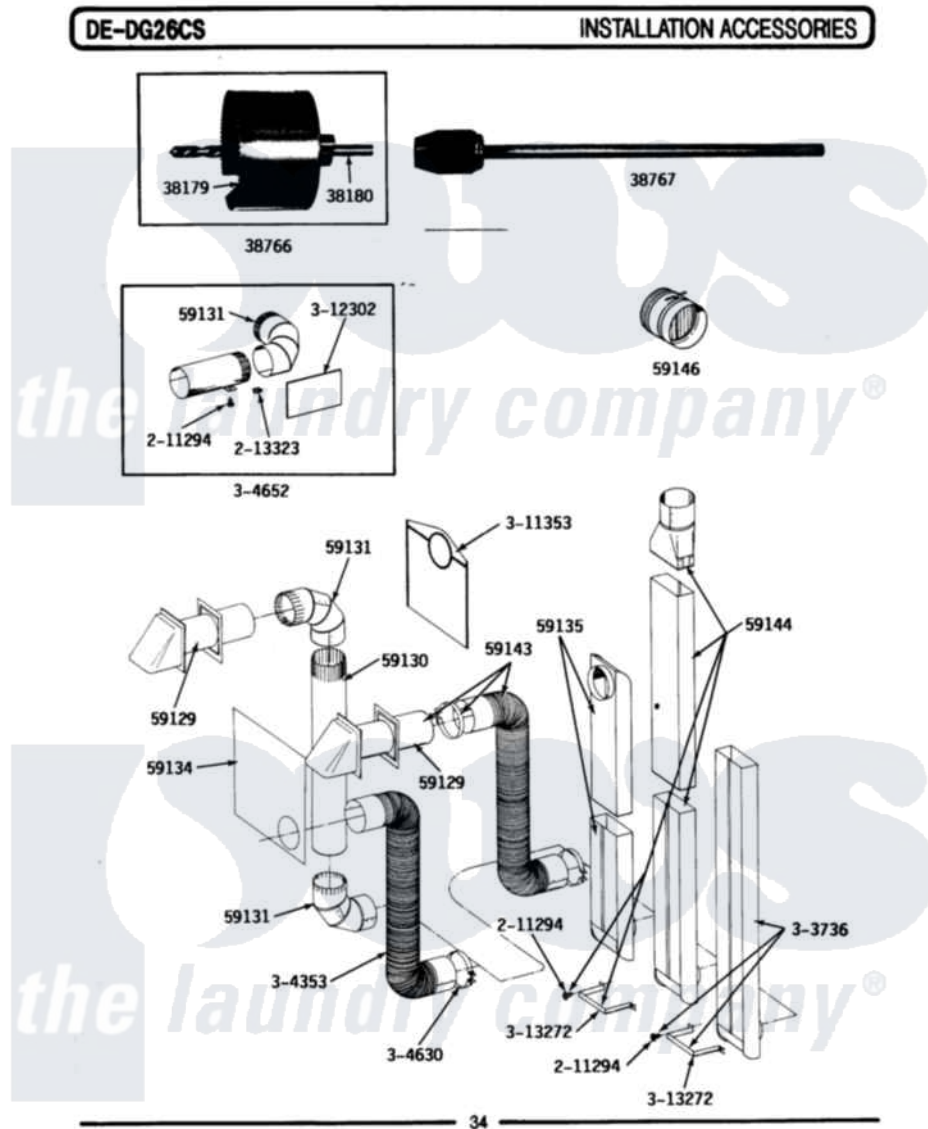

Maytag DG26CS 09 - INSTALLATION ACCESSORIES

Maytag [Residential Maytag DG26CS Dryer Parts](#) Parts Diagram 09 - INSTALLATION ACCESSORIES
 Click on the part number to view part

Item	Original Part Number	Replaced By	Status	Part Description
001	NLA		Not Available	BLADE, SAW
002	NLA		Not Available	REPLACEMENT DRILL
003	NLA		Not Available	HOLE SAW W/DRILL BIT
004	NLA		Not Available	EXTENSION CHUCK, DRILL
005	Y059129	4396007RW		Vent Hood
006	Y059130			Pipe, Venting
007	Y059131			Elbow, Venting
008	Y059134			PLATE, ALUM. WINDOW (15"X20")
009	Y059135			Vent Duct Assembly
010	Y059143			Flexible Vent Kit
011	NLA		Not Available	RECTANGULAR VENT KIT
012	NLA		Not Available	DAMPER, BACK DRAFT
013	211294	90767		Screw, 8A X 3/8 HeX Washer Head Tapping
014	213323			Fastener, Exhaust Duct Kit
015	NLA		Not Available	EXHAUST DEFLECTOR KIT

016	Y304353	4396010RP	6ft Scvent
017	Y304630		Clamp, Flexible Duct
018	Y304652		Exhaust Duct Kit
019	311353	Not Available	BAG, LINT (DACRON)
020	312302		Insulation, Exhaust Duct Kit
021	NLA	Not Available	BRACKET, EXHAUST DEFLECTOR