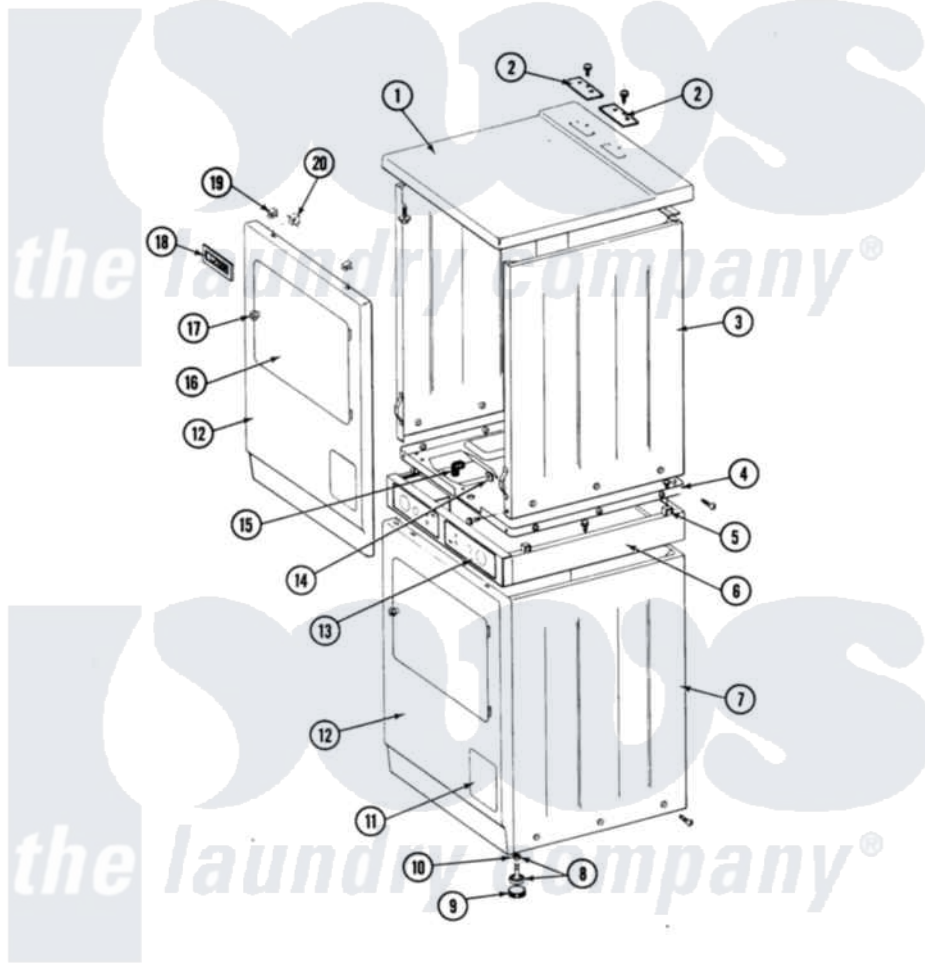

Maytag DG27CA 01 - FRONT VIEW

SECTION: FRONT VIEW
MODEL: DE-DG27CA

Issue Date: 10/90

4

Maytag [Residential Maytag DG27CA Dryer Parts](#) Parts Diagram 01 - FRONT VIEW
Click on the part number to view part

Item	Original Part Number	Replaced By	Status	Part Description
001	204445			Screw And Fastener Assembly
"	307104			Top Cover Assembly
002	NLA		Not Available	COVER PLATE
"	Y313559			Screw
003	204445			Screw And Fastener Assembly
"	NLA		Not Available	CABINET (WHT)
004	314663	214354		Screw, Top Cover To Cabnt.
"	Y307482		Not Available	BASE ASSY. (UPPER & LOWER)
005	310933	33002194		Nut, Speed
006	NLA		Not Available	SUPPORT ASSY. (WHITE)
"	Y310632	1163839		Screw
007	314663	214354		Screw, Top Cover To Cabnt.
"	NLA		Not Available	CABINET, LOWER (WHITE)
008	Y302699	22003428		Leg, Adjustable
009	210684			Foot, Adjustable Leg
010	210385			Lock Nut For Adjustable Leg

011	NLA		Not Available	ACCESS DOOR (WHITE)
012	NLA		Not Available	FRONT PANEL-WHITE
013	314664	212277		Screw, No.8 X 1/2 Inch
"	NLA		Not Available	CONTROL PANEL
014	NLA		Not Available	RETAINER FOR FRONT PANEL
015	314522			Grommet, Strain Relief
016	308062			Door Assembly Complete W/O Hinges
017	NLA		Not Available	KNOB AND SCREW
018	NLA		Not Available	NAME PLATE
019	212982	22001650		Fastener, Spring
020	Y310376			Clip, Door Switch Harness