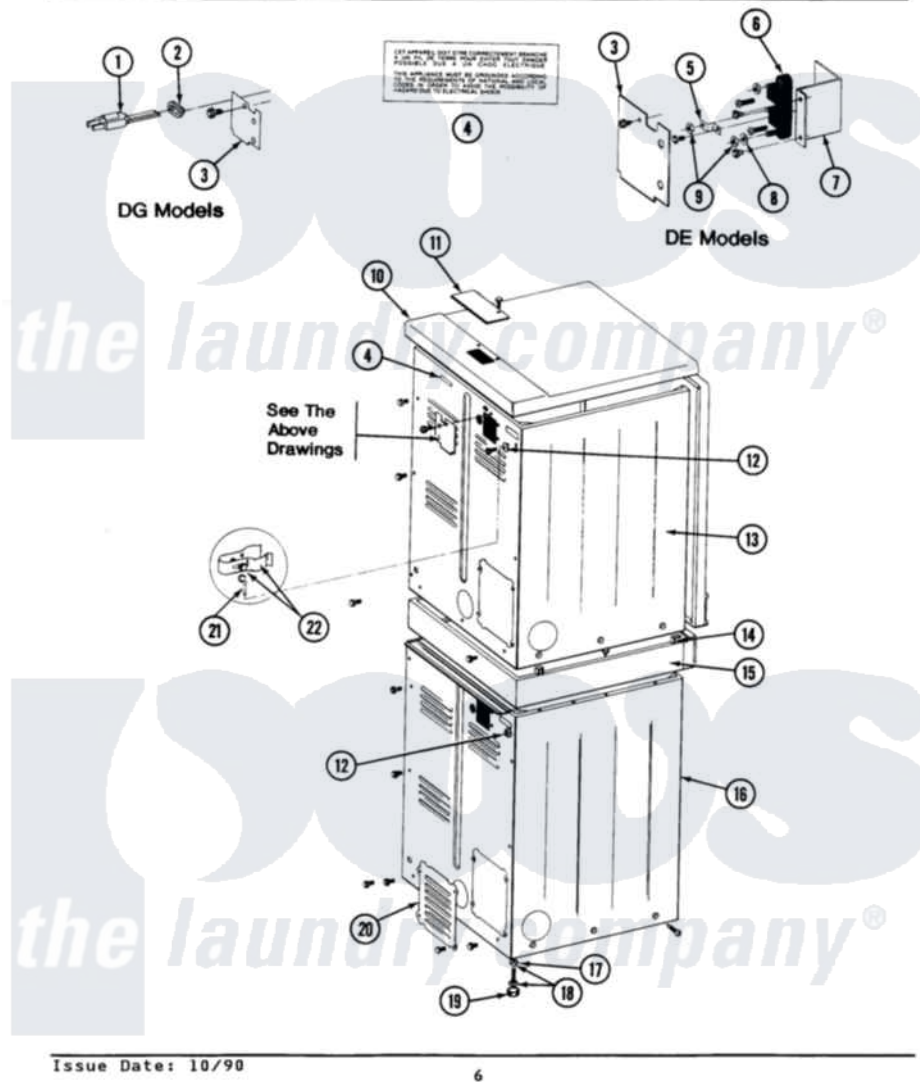

Maytag DG27CA 02 - REAR VIEW

SECTION: REAR VIEW
MODEL: DE-DG27CA

Issue Date: 10/90

Maytag Residential Maytag DG27CA Dryer Parts Parts Diagram 02 - REAR VIEW
Click on the part number to view part

Item	Original Part Number	Replaced By	Status	Part Description
001	302521		Not Available	CORD, POWER PART NOT USED-GAS MODELS ONLY
002	211881			Grommet, Cord Part Not Used-Gas Models Only
003	Y313561			Screw---NA
"	Y312905		Not Available	COVER, TERMINAL
004	214519			LABEL, ELECTRICAL INSTR. PART NOT USED-GAS MODELS ONLY
005	Y312184			Strap, Grounding
006	400008			Block, Terminal
007	Y312904			Bracket, Terminal Block
008	Y311270			Washer, Terminal Block
009	311484	112432		Nut
010	307104			Top Cover Assembly
011	NLA		Not Available	COVER PLATE
"	Y313559			Screw
012	NLA		Not Available	SCREW & WASHER ASSY.

013	213007		Xfor Cabinet See Cabinet, Back
"	NLA	Not Available	CABINET (WHT)
"	Y310632	1163839	Screw
014	310933	33002194	Nut, Speed
015	NLA	Not Available	SUPPORT ASSY
"	Y310632	1163839	Screw
016	213007		Xfor Cabinet See Cabinet, Back
"	Y313561		Screw----NA
"	NLA	Not Available	CABINET, LOWER (WHITE)
"	Y310632	1163839	Screw
017	210385		Lock Nut For Adjustable Leg
018	Y302699	22003428	Leg, Adjustable
019	210684		Foot, Adjustable Leg
020	211294	90767	Screw, 8A X 3/8 HeX Washer Head Tapping
"	Y313561		Screw----NA
"	Y312951	Not Available	ACCESS COVER, BACK
021	301548		Clamp, Ground Wire
"	313122		Screw - Baffle To Tumbler
022	311155		Ground Wire And Clamp