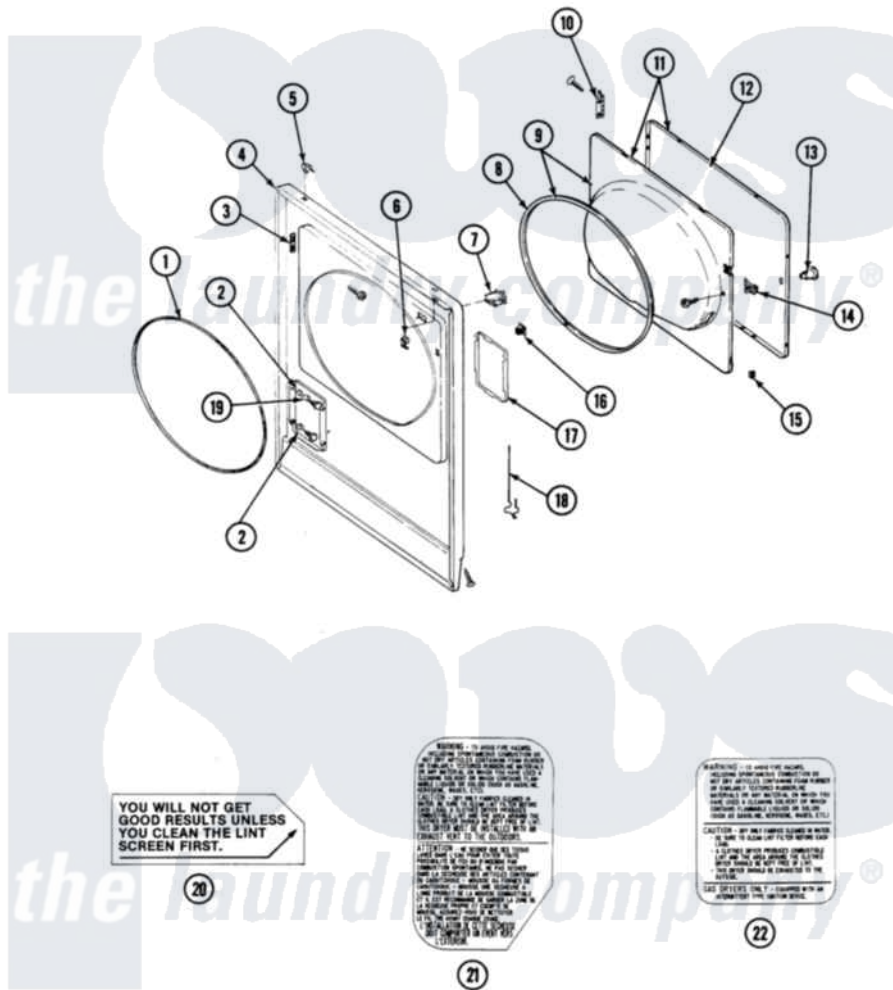

Maytag DG27CA 04 - FRONT PANEL & DOOR ASSEMBLY

SECTION: FRONT PANEL & DOOR ASSEMBLY
 MODEL: DE-DG27CA

Issue Date: 10/90

Maytag Residential Maytag DG27CA Dryer Parts Parts Diagram 04 - FRONT PANEL & DOOR ASSEMBLY
 Click on the part number to view part

Item	Original Part Number	Replaced By	Status	Part Description
001	314937			Seal, Front Panel
002	NLA		Not Available	BUSHING
003	Y313907			Fastener, Twin
004	212949	22001866		Screw, Relay
"	NLA		Not Available	FRONT PANEL-WHITE
005	212982	22001650		Fastener, Spring
006	Y310376			Clip, Door Switch Harness
007	Y305753	W10169313		Switch-Dor
008	314935	33001192		Seal, Door
009	Y308070		Not Available	INNER DOOR W/GASKET
010	Y314062			Screw, Door Hinge And Panel
011	308062			Door Assembly Complete W/O Hinges
012	NLA		Not Available	DOOR OUTER HALF WHITE
013	NLA		Not Available	KNOB AND SCREW
014	314936	33001305		Strike, Door
"	314944	33001305		Strike, Door

015	Y313910		Clip, Door Liner To Outer Panel
016	306436		Door Latch Kit--W
017	NLA	Not Available	ACCESS DOOR (WHITE)
018	Y314025		Latch For Access Door
019	312369		Sleeve, Access Panel Stud Part Not Used
020	Y313340		LABEL, LINT SCREEN INSTRUCTION
021	314941	Not Available	LABEL, INSTRUCTION
022	NLA	Not Available	INSTRUCTION LABEL