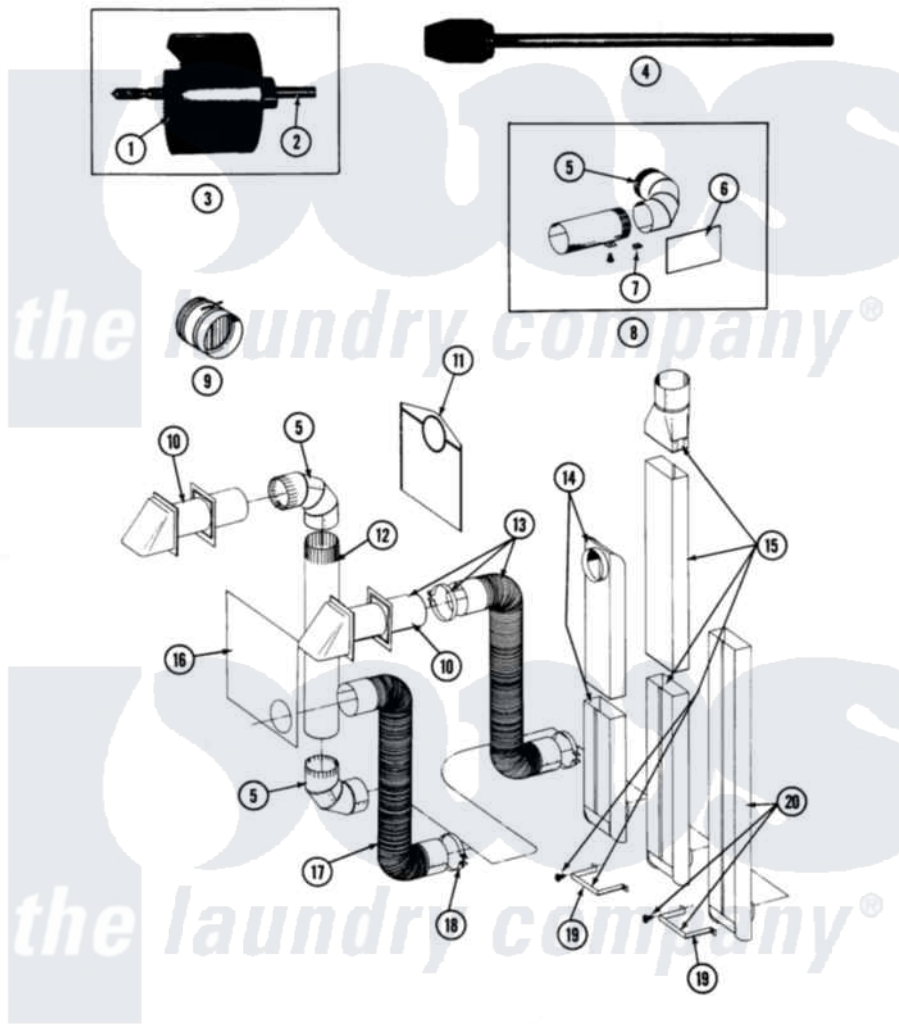

Maytag DG27CA 08 - INSTALLATION ACCESSORIES

SECTION: INSTALLATION ACCESSORIES
 MODEL: ALL MODELS

Issue Date: 10/90

40

Maytag [Residential Maytag DG27CA Dryer Parts](#) Parts Diagram 08 - INSTALLATION ACCESSORIES
 Click on the part number to view part

Item	Original Part Number	Replaced By	Status	Part Description
001	NLA		Not Available	BLADE, SAW
002	NLA		Not Available	REPLACEMENT DRILL
003	NLA		Not Available	HOLE SAW W/DRILL BIT
004	NLA		Not Available	EXTENSION CHUCK, DRILL
005	Y059131			Elbow, Venting
006	312302			Insulation, Exhaust Duct Kit
007	213323			Fastener, Exhaust Duct Kit
008	211294	90767		Screw, 8A X 3/8 HeX Washer Head Tapping
"	Y304652			Exhaust Duct Kit
009	NLA		Not Available	DAMPER, BACK DRAFT
010	Y059129	4396007RW		Vent Hood
011	311353		Not Available	BAG, LINT (DACRON)
012	Y059130			Pipe, Venting
013	Y059143			Flexible Vent Kit
014	Y059135			Vent Duct Assembly
015	NLA		Not Available	RECTANGULAR VENT KIT

016	Y059134		PLATE, ALUM. WINDOW (15``X20``)
017	Y304353	4396010RP	6ft Scvent
018	Y304630		Clamp, Flexible Duct
019	211294	90767	Screw, 8A X 3/8 HeX Washer Head Tapping
"	NLA	Not Available	BRACKET, EXHAUST DEFLECTOR
020	NLA	Not Available	EXHAUST DEFLECTOR KIT