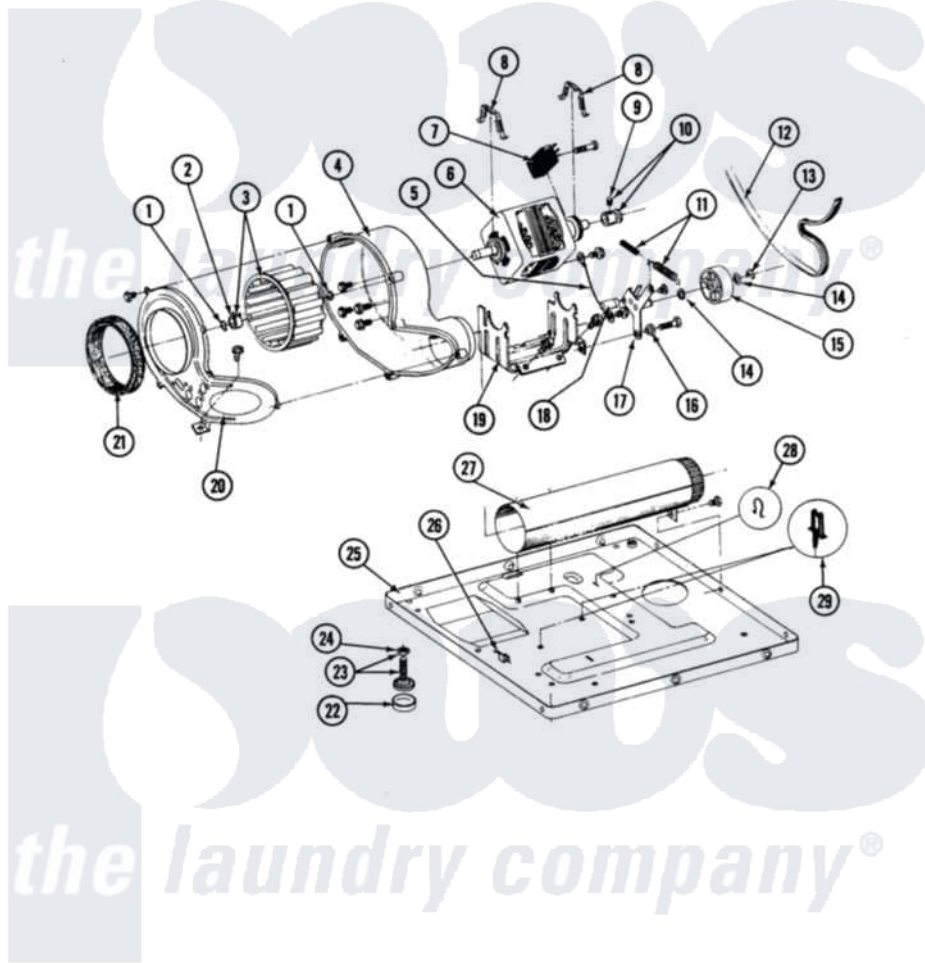

Maytag DG27CS 02 - MOTOR, BLOWER & BASE FRAME

SECTION: MOTOR, BLOWER & BASE FRAME
 MODEL: DE-DG27CA-CS-CT

Issue Date: 10/90

36

Maytag Residential Maytag DG27CS Dryer Parts Parts Diagram 02 - MOTOR, BLOWER & BASE FRAME
 Click on the part number to view part

Item	Original Part Number	Replaced By	Status	Part Description
001	410233	9703438		Ring-Retrn
002	312967			Clamp, Blower Housing
003	Y303836			Blower Wheel Assembly And Clamp
004	Y312893			Housing, Blower
005	901220			Ground Wire
"	910343	488234		Screw 8-32 X 1/4
006	Y303358	W10410999		Motor-Drve
007	306207		Not Available	(PROD. No.303358-8 & No.303358-9)
"	NLA		Not Available	SWITCH, MOTOR START
"	Y303877		Not Available	SWITCH, MOTOR EXTERNAL START No.303358-2, No.303358-4, 303358-7
"	Y303879			Switch, Motor External Start
008	Y015825			Clip, Motor To Motor Support
009	Y053241			Set Screw, Motor Pulley
010	Y305185	6-3051850		Pulley- MO

011	Y303945		IDLER SPRING ASSY. W/PLUG
012	Y312959		Poly "V" Belt For Tumbler
013	312958	354987	Ring, Retaining
014	Y312527		Washer, Idler Shaft
015	Y303705	6-3037050	Pulley- ID
016	Y312894	315772	Sleeve, Idler Arm
017	Y014874		Screw, Idler Arm And Sleeve
"	Y303363	6-3033630	Idler Arm
"	Y312961	W10116751	Screw
018	Y313582	W10116756	Spacer
019	Y313561		Screw----NA
"	NLA	Not Available	SUPPORT, MOTOR
020	Y313561		Screw----NA
"	314847		COVER, BLOWER HOUSING
021	Y312901		Seal, Housing Cover
022	210684		Foot, Adjustable Leg
023	Y302699	22003428	Leg, Adjustable
024	210385		Lock Nut For Adjustable Leg
025	Y303361	Not Available	BASE ASSY. (UPPER & LOWER)
026	Y310376		Clip, Door Switch Harness
027	Y303442		EXHAUST DUCT ASSEMBLY
028	410490		Spring, Retainer Wire Harness
029	Y313262	W10116752	Retainer-