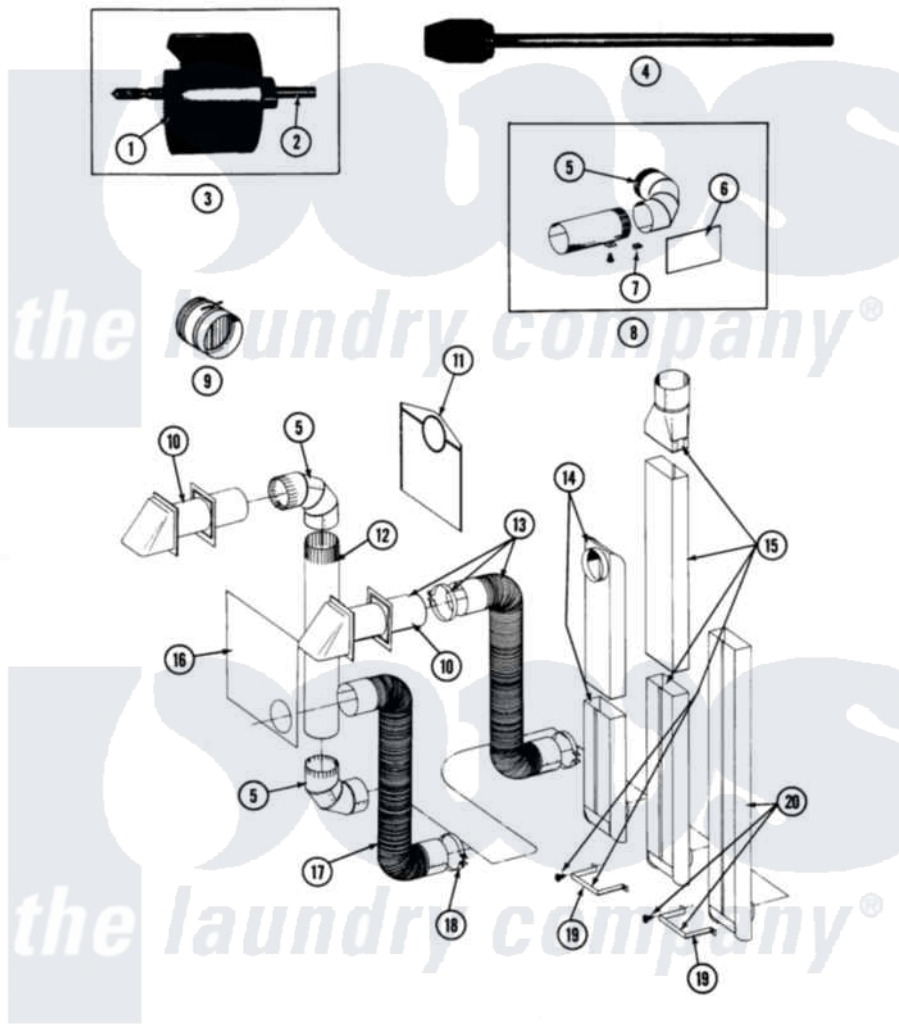

Maytag DG27CS 04 - INSTALLATION ACCESSORIES

SECTION: INSTALLATION ACCESSORIES
 MODEL: ALL MODELS

Issue Date: 10/90

40

Maytag [Residential Maytag DG27CS Dryer Parts](#) Parts Diagram 04 - INSTALLATION ACCESSORIES
 Click on the part number to view part

Item	Original Part Number	Replaced By	Status	Part Description
001	NLA		Not Available	BLADE, SAW
002	NLA		Not Available	REPLACEMENT DRILL
003	NLA		Not Available	HOLE SAW W/DRILL BIT
004	NLA		Not Available	EXTENSION CHUCK, DRILL
005	Y059131			Elbow, Venting
006	312302			Insulation, Exhaust Duct Kit
007	213323			Fastener, Exhaust Duct Kit
008	211294	90767		Screw, 8A X 3/8 HeX Washer Head Tapping
"	Y304652			Exhaust Duct Kit
009	NLA		Not Available	DAMPER, BACK DRAFT
010	Y059129	4396007RW		Vent Hood
011	311353		Not Available	BAG, LINT (DACRON)
012	Y059130			Pipe, Venting
013	Y059143			Flexible Vent Kit
014	Y059135			Vent Duct Assembly
015	NLA		Not Available	RECTANGULAR VENT KIT

016	Y059134		PLATE, ALUM. WINDOW (15``X20``)
017	Y304353	4396010RP	6ft Scvent
018	Y304630		Clamp, Flexible Duct
019	211294	90767	Screw, 8A X 3/8 HeX Washer Head Tapping
"	NLA	Not Available	BRACKET, EXHAUST DEFLECTOR
020	NLA	Not Available	EXHAUST DEFLECTOR KIT