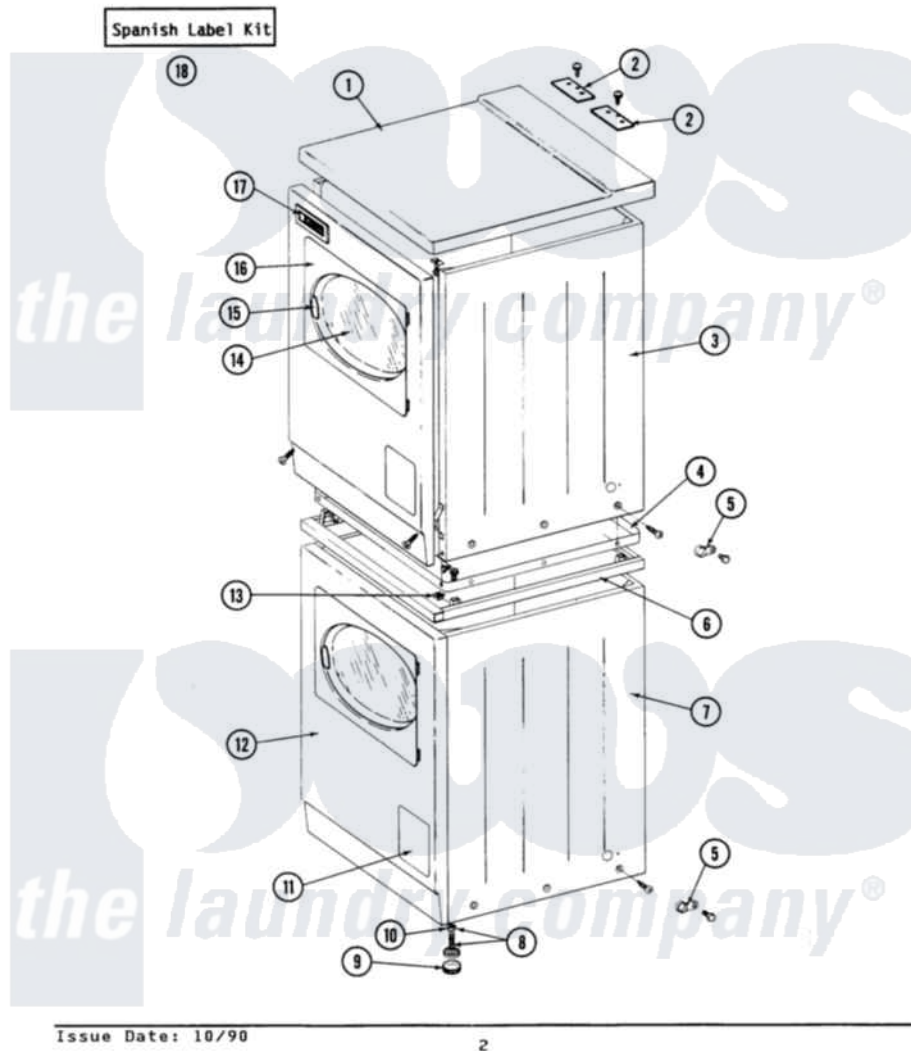

Maytag DG27CS 05 - FRONT VIEW

SECTION: FRONT VIEW
MODEL: DE-DG27CS-CT

Issue Date: 10/90

2

Maytag Residential Maytag DG27CS Dryer Parts Parts Diagram 05 - FRONT VIEW
Click on the part number to view part

Item	Original Part Number	Replaced By	Status	Part Description
001	307104			Top Cover Assembly
"	NLA		Not Available	TOP COVER ASSY
002	NLA		Not Available	COVER PLATE
"	Y313559			Screw
003	204445			Screw And Fastener Assembly
"	213007			Xfor Cabinet See Cabinet, Back
"	NLA		Not Available	CABINET, UPPER (WHITE)
004	314663	214354		Screw, Top Cover To Cabnt.
"	Y303361		Not Available	BASE ASSY. (UPPER & LOWER)
005	211168	W10139210		Screw, 8-18 X 5/16
"	910768	M0280301		Tie Electr
006	NLA		Not Available	SPACER ASSM-WHITE
007	307125		Not Available	CABINET, LOWER (WHITE)
"	NLA		Not Available	CABINET, LOWER (ALMOND)
008	Y302699	22003428		Leg, Adjustable

009	210684		Foot, Adjustable Leg
010	210385		Lock Nut For Adjustable Leg
011	NLA	Not Available	ACCESS DOOR (WHITE)
012	204439		Screw And Fstner Assembly
"	307998L		Front Panel----NA
"	NLA	Not Available	FRONT PANEL-WHITE
013	310933	33002194	Nut, Speed
014	308069	Not Available	DOOR, INNER W/GASKET
015	314939		Handle, Door
"	314974		Handle, Door
"	314975		Handle, Door
016	NLA	Not Available	DOOR, COMPLETE LESS HINGES (WH
017	NLA	Not Available	NAME PLATE
018	NLA	Not Available	SPANISH LABEL KIT