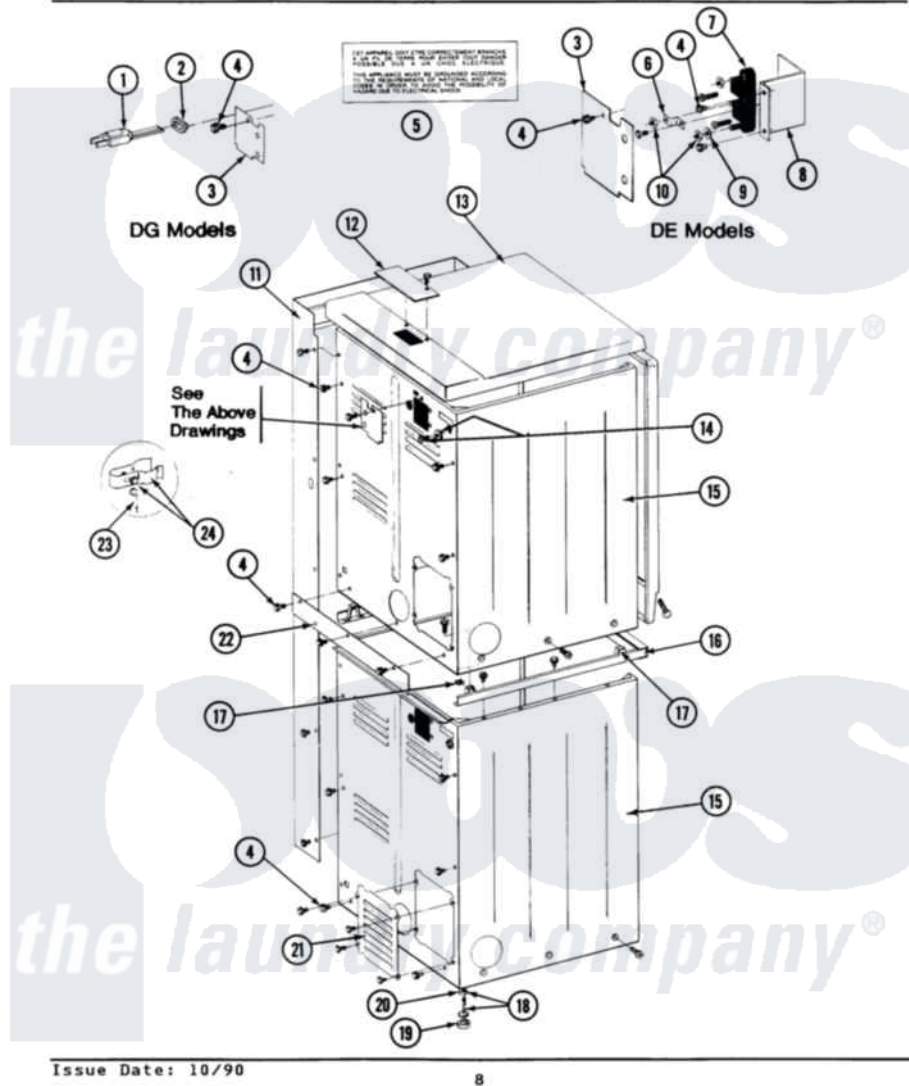

Maytag DG27CS 06 - REAR VIEW

SECTION: REAR VIEW
MODEL: DE-DG27CS-CT

Issue Date: 10/90

8

Maytag [Residential Maytag DG27CS Dryer Parts](#) Parts Diagram 06 - REAR VIEW
Click on the part number to view part

Item	Original Part Number	Replaced By	Status	Part Description
001	302521		Not Available	CORD, POWER PART NOT USED-GAS MODELS ONLY
002	211881			Grommet, Cord Part Not Used-Gas Models Only
003	Y312905		Not Available	COVER, TERMINAL
004	Y313561			Screw----NA
005	214519			LABEL, ELECTRICAL INSTR. PART NOT USED-GAS MODELS ONLY
006	Y311423	489483		Screw 10-32 X 1/2
"	Y312184			Strap, Grounding
007	400008			Block, Terminal
"	Y312209	W10001200		Screw
008	Y312904			Bracket, Terminal Block
009	Y311270			Washer, Terminal Block
010	311484	112432		Nut
011	NLA		Not Available	SCREW
012	NLA		Not Available	COVER PLATE

"	Y313559		Screw
013	307104		Top Cover Assembly
"	NLA	Not Available	TOP COVER ASSY ALM
014	NLA	Not Available	SCREW & WASHER ASSY.
015	213007		Xfor Cabinet See Cabinet, Back
"	307125	Not Available	CABINET, LOWER (WHITE)
"	NLA	Not Available	CABINET, LOWER (ALMOND)
"	Y310632	1163839	Screw
016	911050	4312464	Screw
"	NLA	Not Available	SPACER ASSM-WHITE
"	Y310632	1163839	Screw
017	310933	33002194	Nut, Speed
018	Y302699	22003428	Leg, Adjustable
019	210684		Foot, Adjustable Leg
020	210385		Lock Nut For Adjustable Leg
021	211294	90767	Screw, 8A X 3/8 HeX Washer Head Tapping
"	Y312951	Not Available	ACCESS COVER, BACK
"	Y313559		Screw
022	NLA	Not Available	FILLER STRIP
"	Y310632	1163839	Screw
023	311155		Ground Wire And Clamp
024	301548		Clamp, Ground Wire
"	313122		Screw - Baffle To Tumbler