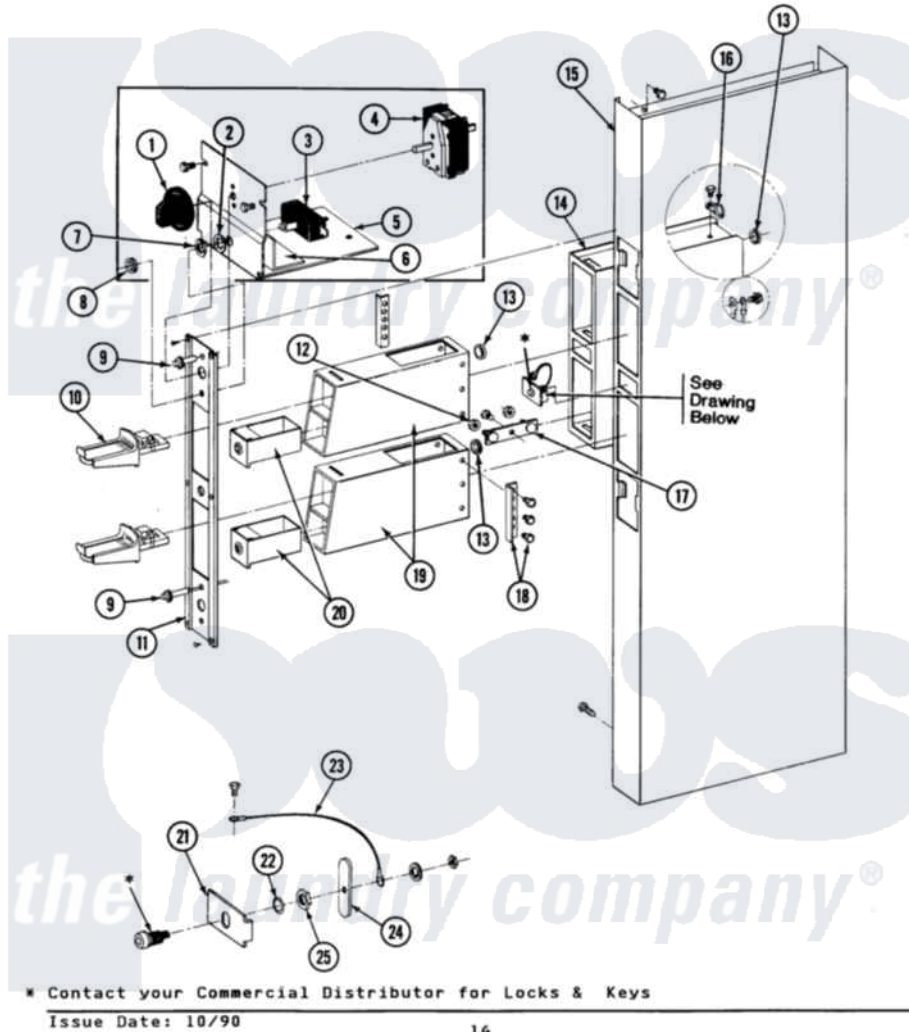

# Maytag DG27CS 07 - CONTROL CENTER SHROUD

SECTION: CONTROL CENTER SHROUD  
 MODEL: DE-DG27CS

Maytag [Residential Maytag DG27CS Dryer Parts](#) Parts Diagram 07 - CONTROL CENTER SHROUD  
 Click on the part number to view part

Item	Original Part Number	Replaced By	Status	Part Description
001	<a href="#">205663</a>			Knob For Selector Switch
002	<a href="#">312751</a>			Lockwasher, Start Switch
003	306940	<a href="#">W10149462</a>		Switch, Push-To-Start
004	<a href="#">307253</a>			Switch, Cycle Selector
"	Y313588	<a href="#">488234</a>		Screw 8-32 X 1/4
005	212276	<a href="#">W10116760</a>		Screw
"	<a href="#">Y314261</a>			Switch And Relay Bracket
006	NLA		Not Available	INSULATOR
007	Y312706	<a href="#">422617</a>		Nut
008	<a href="#">Y312702</a>			Knurled Nut, Start Switch
009	303963		Not Available	LIGHT, INDICATOR
010	NLA		Not Available	MAYTAG COIN SLIDE
011	315037		Not Available	PANEL, VAULT
"	<a href="#">Y313424</a>			Screw, Vault Panel
012	Y052740	<a href="#">62739</a>		Nut, Lock
013	Y313671	<a href="#">33001303</a>		Grommet, Plate Hole