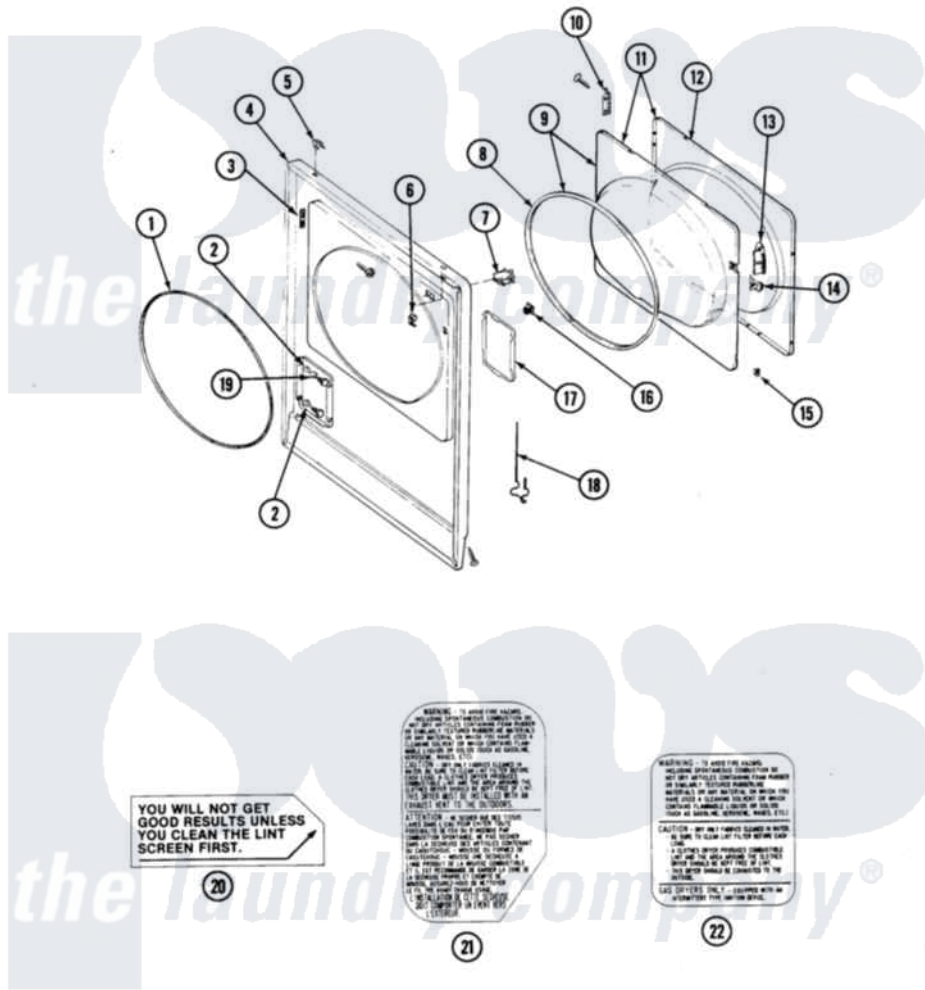

Maytag DG27CS 10 - FRONT PANEL & DOOR ASSEMBLY

SECTION: FRONT PANEL & DOOR ASSEMBLY
 MODEL: DE-DG27CS-CT

Issue Date: 10/90

Maytag Residential Maytag DG27CS Dryer Parts Parts Diagram 10 - FRONT PANEL & DOOR ASSEMBLY
 Click on the part number to view part

Item	Original Part Number	Replaced By	Status	Part Description
001	314937			Seal, Front Panel
002	NLA		Not Available	BUSHING
003	Y313907			Fastener, Twin
004	204439			Screw And Fstner Assembly
"	212949	22001866		Screw, Relay
"	307998L			Front Panel----NA
"	NLA		Not Available	FRONT PANEL (WHT)
005	212982	22001650		Fastener, Spring
006	Y310376			Clip, Door Switch Harness
007	Y305753	W10169313		Switch-Dor
008	314935	33001192		Seal, Door
009	308069		Not Available	DOOR, INNER W/GASKET
010	307099	33001230		Hinge, Door
"	Y314062			Screw, Door Hinge And Panel
011	NLA		Not Available	DOOR, COMPLETE LESS HINGES (WH
				DOOR W/WINDOW OUTER

012	314967		Not Available	DOOR W/WINDOW OUTER HALF (WHT)
"	NLA		Not Available	DOOR W/WIN CUT OUT OUTER ALMNA
013	314939			Handle, Door
"	314974			Handle, Door
"	314975			Handle, Door
014	314936	33001305		Strike, Door
"	314944	33001305		Strike, Door
015	Y313910			Clip, Door Liner To Outer Panel
016	306436			Door Latch Kit--W
017	NLA		Not Available	ACCESS DOOR (WHT)
018	Y314025			Latch For Access Door
019	312369			Sleeve, Access Panel Stud Part Not Used
020	Y313340			LABEL, LINT SCREEN INSTRUCTION
021	314941		Not Available	LABEL, INSTRUCTION
022	NLA		Not Available	INSTRUCTION LABEL