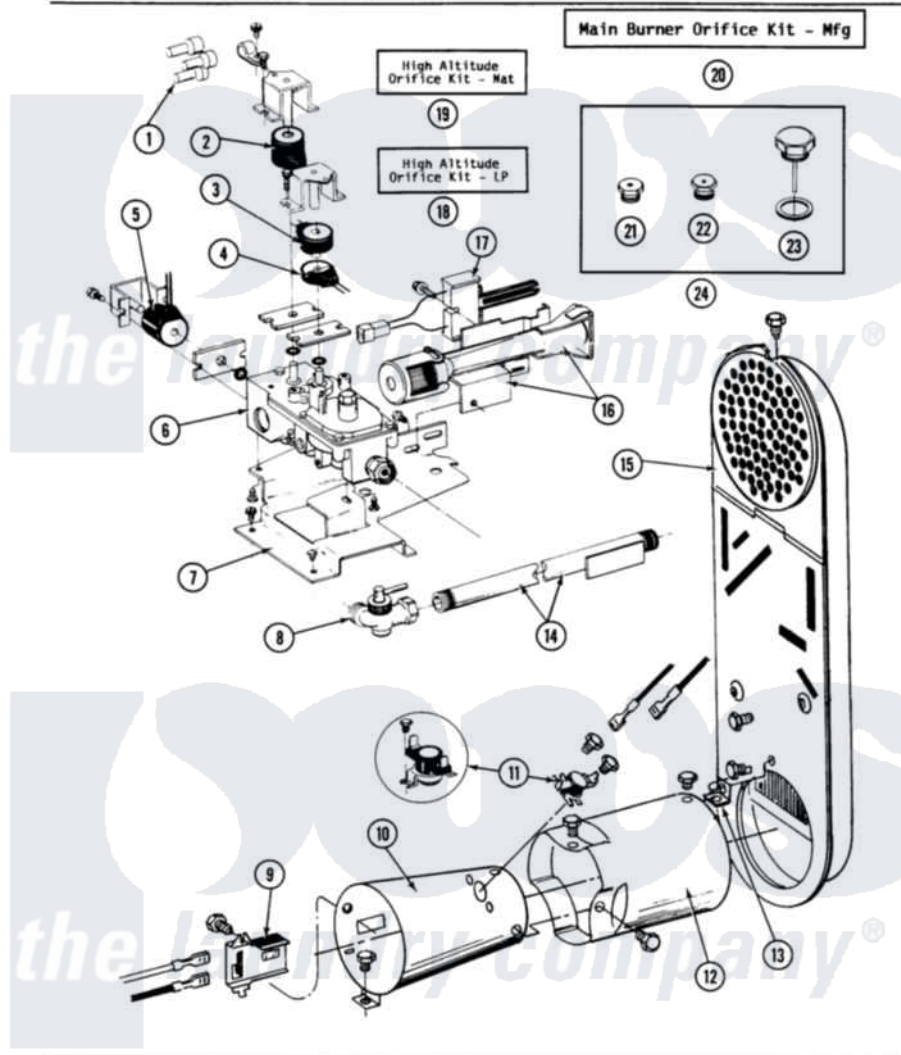

# Maytag DG27CS 11 - INLET DUCT, GAS VALVE & COMBUSTION CONE

SECTION: INLET DUCT, GAS VALVE & COMBUSTION CONE  
 MODEL: DG MODELS

Issue Date: 10/90

34

Maytag Residential Maytag DG27CS Dryer Parts Parts Diagram 11 - INLET DUCT, GAS VALVE & COMBUSTION CONE

Click on the part number to view part

Item	Original Part Number	Replaced By	Status	Part Description
001	311546	<a href="#">911445</a>		Wire Connector
002	<a href="#">305603</a>			Secondary Coil
003	<a href="#">305604</a>			Holding Coil
004	<a href="#">305605</a>			Booster Coil
005	<a href="#">Y304626</a>			Side Coil
006	NLA		Not Available	SCREW, HEX HD No.8 X 3/8 INCH
"	Y303777	<a href="#">W10116794</a>		Gas Valve
007	<a href="#">312929</a>			Gas Valve Bracket
"	<a href="#">Y313561</a>			Screw---NA
"	Y310632	<a href="#">1163839</a>		Screw
008	<a href="#">Y303349</a>			Angle Shut-Off, Gas Valve
009	211294	<a href="#">90767</a>		Screw, 8A X 3/8 HeX Washer Head Tapping
"	Y303377	<a href="#">338906</a>		Radiant, Sensor
010	211294	<a href="#">90767</a>		Screw, 8A X 3/8 HeX Washer Head Tapping