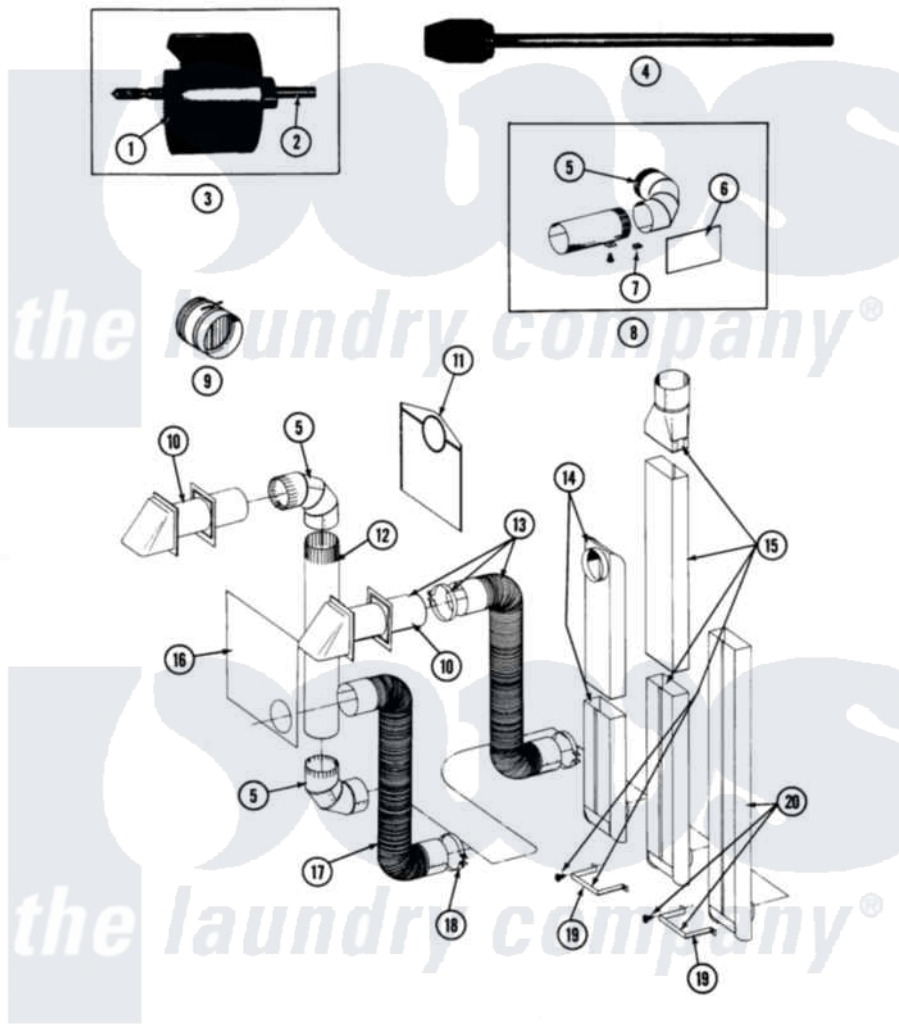

Maytag DG27CT 03 - INSTALLATION ACCESSORIES

SECTION: INSTALLATION ACCESSORIES
 MODEL: ALL MODELS

Issue Date: 10/90

40

Maytag [Residential Maytag DG27CT Dryer Parts](#) Parts Diagram 03 - INSTALLATION ACCESSORIES
 Click on the part number to view part

Item	Original Part Number	Replaced By	Status	Part Description
001	NLA		Not Available	BLADE, SAW
002	NLA		Not Available	REPLACEMENT DRILL
003	NLA		Not Available	HOLE SAW W/DRILL BIT
004	NLA		Not Available	EXTENSION CHUCK, DRILL
005	Y059131			Elbow, Venting
006	312302			Insulation, Exhaust Duct Kit
007	213323			Fastener, Exhaust Duct Kit
008	211294	90767		Screw, 8A X 3/8 HeX Washer Head Tapping
"	Y304652			Exhaust Duct Kit
009	NLA		Not Available	DAMPER, BACK DRAFT
010	Y059129	4396007RW		Vent Hood
011	311353		Not Available	BAG, LINT (DACRON)
012	Y059130			Pipe, Venting
013	Y059143			Flexible Vent Kit
014	Y059135			Vent Duct Assembly
015	NLA		Not Available	RECTANGULAR VENT KIT

016	Y059134		PLATE, ALUM. WINDOW (15``X20``)
017	Y304353	4396010RP	6ft Scvent
018	Y304630		Clamp, Flexible Duct
019	211294	90767	Screw, 8A X 3/8 HeX Washer Head Tapping
"	NLA	Not Available	BRACKET, EXHAUST DEFLECTOR
020	NLA	Not Available	EXHAUST DEFLECTOR KIT