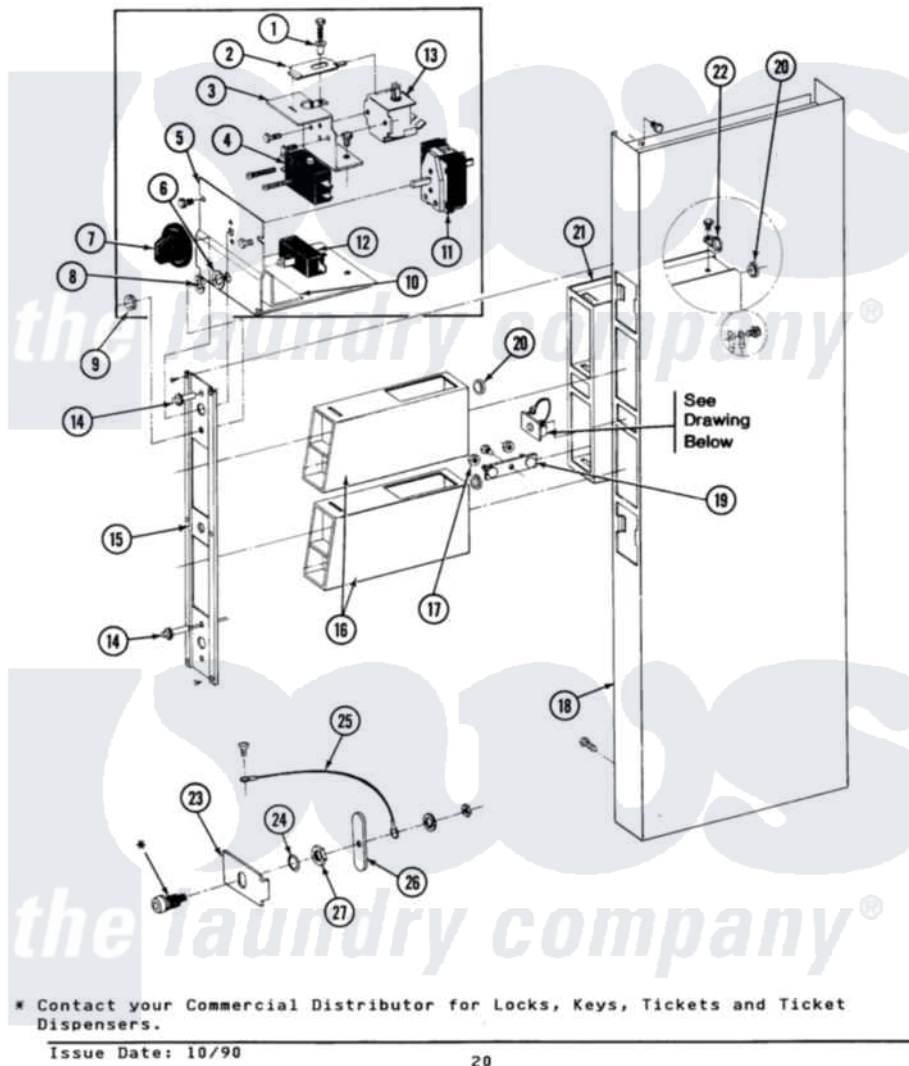

Maytag DG27CT 04 - CONTROL CENTER SHROUD

SECTION: CONTROL CENTER SHROUD - CT
 MODEL: DE-DG27CT

Maytag [Residential Maytag DG27CT Dryer Parts](#) Parts Diagram 04 - CONTROL CENTER SHROUD
 Click on the part number to view part

Item	Original Part Number	Replaced By	Status	Part Description
001	NLA		Not Available	SPACER FOR ADVANCE RELAY
002	NLA		Not Available	SPRING LEVER FOR RELAY
003	212276	W10116760		Screw
"	212949	22001866		Screw, Relay
"	NLA		Not Available	RELAY BRACKET
004	212950	M0227520		Screw-Tc No.6-32 X 13/16", Preform SwiTch
"	Y303787		Not Available	SWITCH FOR RELAY
005	212276	W10116760		Screw
"	Y314261			Switch And Relay Bracket
006	312751			Lockwasher, Start Switch
007	205663			Knob For Selector Switch
008	Y312706	422617		Nut
009	Y312702			Knurled Nut, Start Switch
010	NLA		Not Available	INSULATOR
011	307253			Switch, Cycle Selector

"	Y313588	488234	Screw 8-32 X 1/4
012	306941	W10149462	Switch, Push-To-Start
013	212951		Screw, No.6-32 X 1/4 Inch
"	305393		Solenoid For Relay Assembly
014	303963	Not Available	LIGHT, INDICATOR
015	315037	Not Available	PANEL, VAULT
"	Y313424		Screw, Vault Panel
016	NLA	Not Available	OUTER CASE-WHITE
017	Y052740	62739	Nut, Lock
018	213648	98165	Screw
"	NLA	Not Available	CONTROL SHROUD-WHITE
019	212276	W10116760	Screw
"	NLA	Not Available	MTG. STRAP----NA
020	Y313671	33001303	Grommet, Plate Hole
021	211294	90767	Screw, 8A X 3/8 HeX Washer Head Tapping
"	305534	Not Available	VAULT ASSEMBLY
"	Y310632	1163839	Screw
"	Y313559		Screw
022	211168	W10139210	Screw, 8-18 X 5/16
"	910768	M0280301	Tie Electr
023	Y313427	206637	Lock Kit
024	NLA	Not Available	SPRING WASHER FOR LOCK
025	211168	W10139210	Screw, 8-18 X 5/16
"	Y303981		Ground Wire For Latch
026	Y313427	206637	Lock Kit
027	212328	W10139762	Hex Nut, 3/4-27