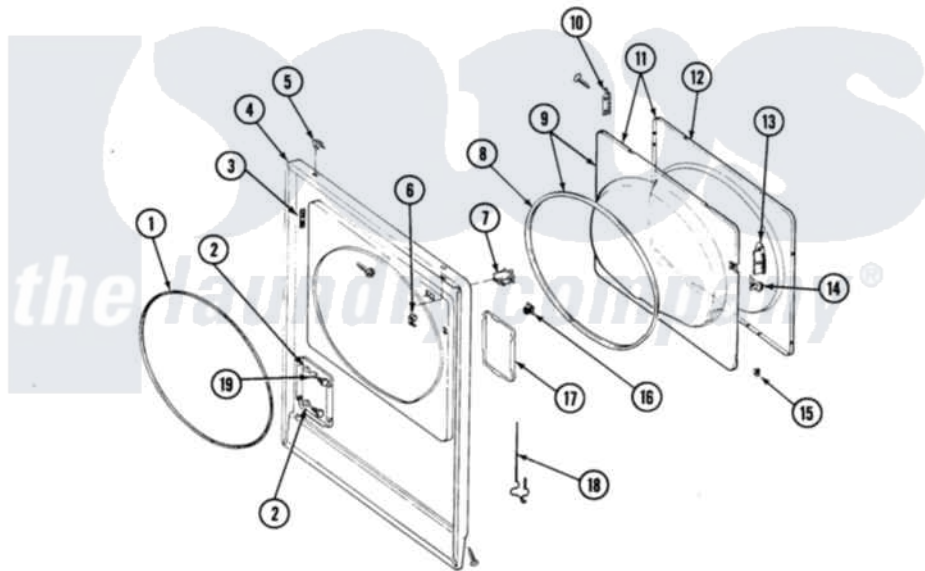

Maytag DG27CT 07 - FRONT PANEL & DOOR ASSEMBLY

SECTION: FRONT PANEL & DOOR ASSEMBLY
 MODEL: DE-DG27CS-CT

Issue Date: 10/90

Maytag Residential Maytag DG27CT Dryer Parts Parts Diagram 07 - FRONT PANEL & DOOR ASSEMBLY
 Click on the part number to view part

Item	Original Part Number	Replaced By	Status	Part Description
001	314937			Seal, Front Panel
002	NLA		Not Available	BUSHING
003	Y313907			Fastener, Twin
004	204439			Screw And Fstner Assembly
"	212949	22001866		Screw, Relay
"	307998L			Front Panel----NA
"	NLA		Not Available	FRONT PANEL (WHT)
005	212982	22001650		Fastener, Spring
006	Y310376			Clip, Door Switch Harness
007	Y305754	W10169313		Switch-Dor
008	314935	33001192		Seal, Door
009	308069		Not Available	DOOR, INNER W/GASKET
010	307099	33001230		Hinge, Door
"	Y314062			Screw, Door Hinge And Panel
011	NLA		Not Available	DOOR, COMPLETE LESS HINGES (WH
				DOOR W/WINDOW OUTER

012	314967		Not Available	DOOR W/WINDOW OUTER HALF (WHT)
"	NLA		Not Available	DOOR W/WIN CUT OUT OUTER ALMNA
013	314939			Handle, Door
"	314974			Handle, Door
"	314975			Handle, Door
014	314936	33001305		Strike, Door
"	314944	33001305		Strike, Door
015	Y313910			Clip, Door Liner To Outer Panel
016	306436			Door Latch Kit--W
017	NLA		Not Available	ACCESS DOOR (WHT)
018	Y314025			Latch For Access Door
019	312369			Sleeve, Access Panel Stud Part Not Used
020	Y313340			LABEL, LINT SCREEN INSTRUCTION
021	314941		Not Available	LABEL, INSTRUCTION
022	NLA		Not Available	INSTRUCTION LABEL