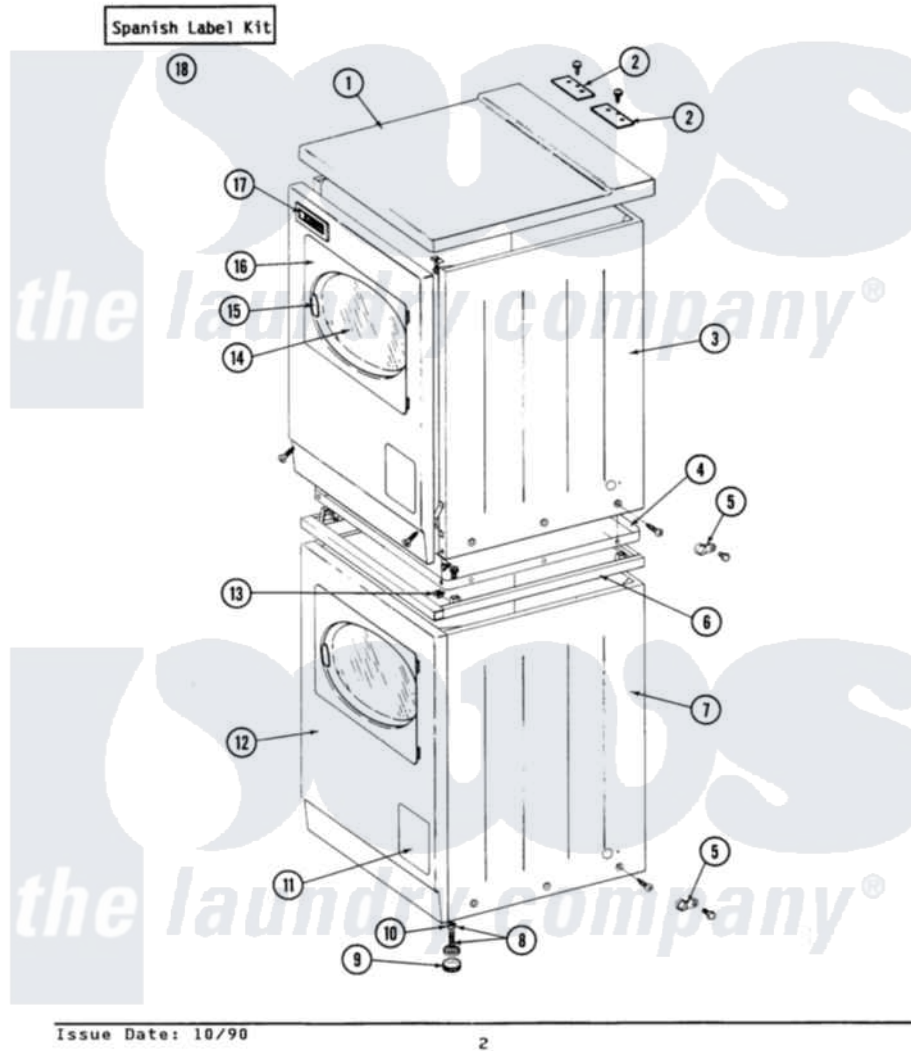

Maytag DG27CT 08 - FRONT VIEW

SECTION: FRONT VIEW
MODEL: DE-DG27CS-CT

Issue Date: 10/90

Maytag [Residential Maytag DG27CT Dryer Parts](#) Parts Diagram 08 - FRONT VIEW
Click on the part number to view part

Item	Original Part Number	Replaced By	Status	Part Description
001	307104			Top Cover Assembly
"	NLA		Not Available	TOP COVER ASSY
002	NLA		Not Available	COVER PLATE
"	Y313559			Screw
003	204445			Screw And Fastener Assembly
"	213007			Xfor Cabinet See Cabinet, Back
"	NLA		Not Available	CABINET, UPPER (WHITE)
004	314663	214354		Screw, Top Cover To Cabnt.
"	Y303361		Not Available	BASE ASSY. (UPPER & LOWER)
005	211168	W10139210		Screw, 8-18 X 5/16
"	910768	M0280301		Tie Electr
006	NLA		Not Available	SPACER ASSM-WHITE
007	307125		Not Available	CABINET, LOWER (WHITE)
"	NLA		Not Available	CABINET, LOWER (ALMOND)
008	Y302699	22003428		Leg, Adjustable

009	210684		Foot, Adjustable Leg
010	210385		Lock Nut For Adjustable Leg
011	NLA	Not Available	ACCESS DOOR (WHITE)
012	204439		Screw And Fstner Assembly
"	307998L		Front Panel----NA
"	NLA	Not Available	FRONT PANEL-WHITE
013	310933	33002194	Nut, Speed
014	308069	Not Available	DOOR, INNER W/GASKET
015	314939		Handle, Door
"	314974		Handle, Door
"	314975		Handle, Door
016	NLA	Not Available	DOOR, COMPLETE LESS HINGES (WH
017	NLA	Not Available	NAME PLATE
018	NLA	Not Available	SPANISH LABEL KIT