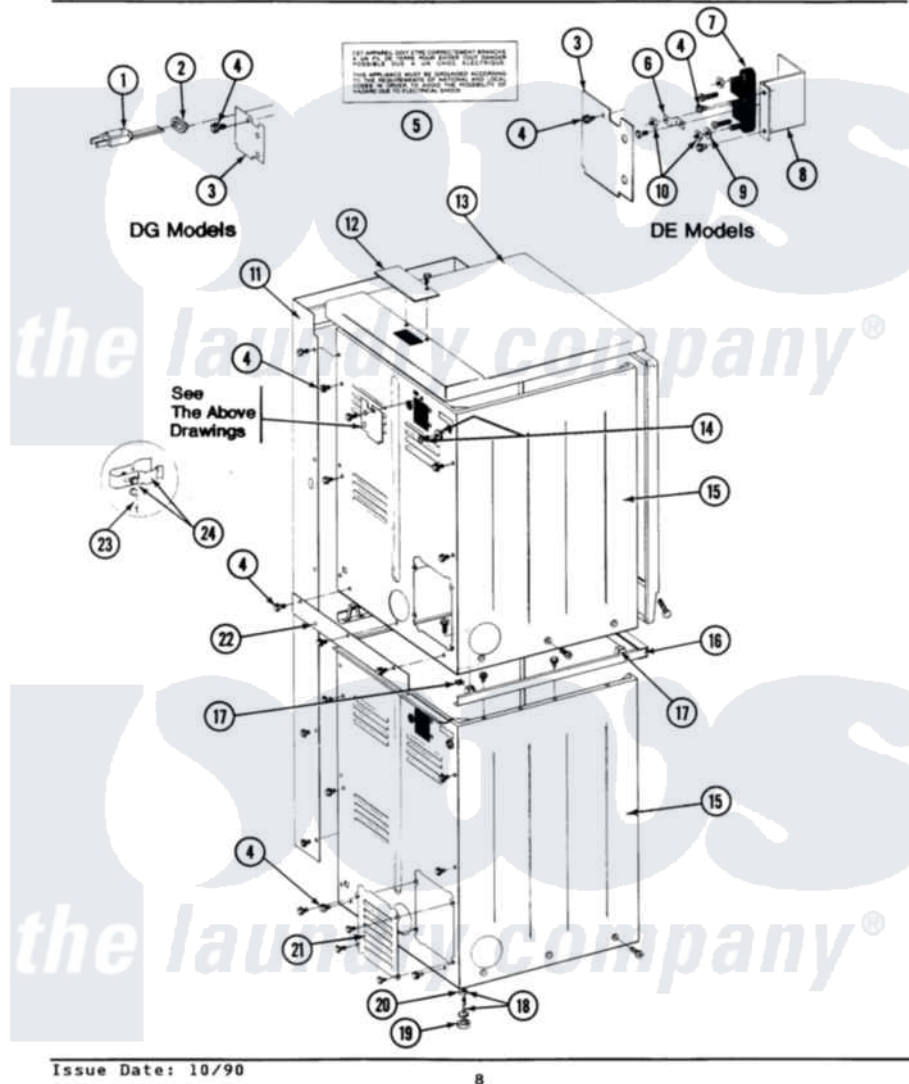

Maytag DG27CT 09 - REAR VIEW

SECTION: REAR VIEW
MODEL: DE-DG27CS-CT

Maytag [Residential Maytag DG27CT Dryer Parts](#) Parts Diagram 09 - REAR VIEW
Click on the part number to view part

Item	Original Part Number	Replaced By	Status	Part Description
001	302521		Not Available	CORD, POWER PART NOT USED-GAS MODELS ONLY
002	211881			Grommet, Cord Part Not Used-Gas Models Only
003	Y312905		Not Available	COVER, TERMINAL
004	Y313561			Screw----NA
005	214519			LABEL, ELECTRICAL INSTR. PART NOT USED-GAS MODELS ONLY
006	Y311423	489483		Screw 10-32 X 1/2
"	Y312184			Strap, Grounding
007	400008			Block, Terminal
"	Y312209	W10001200		Screw
008	Y312904			Bracket, Terminal Block
009	Y311270			Washer, Terminal Block
010	311484	112432		Nut
011	NLA		Not Available	SCREW
012	NLA		Not Available	COVER PLATE

"	Y313559		Screw
013	307104		Top Cover Assembly
"	NLA	Not Available	TOP COVER ASSY ALM
014	NLA	Not Available	SCREW & WASHER ASSY.
015	213007		Xfor Cabinet See Cabinet, Back
"	307125	Not Available	CABINET, LOWER (WHITE)
"	NLA	Not Available	CABINET, LOWER (ALMOND)
"	Y310632	1163839	Screw
016	911050	4312464	Screw
"	NLA	Not Available	SPACER ASSM-WHITE
"	Y310632	1163839	Screw
017	310933	33002194	Nut, Speed
018	Y302699	22003428	Leg, Adjustable
019	210684		Foot, Adjustable Leg
020	210385		Lock Nut For Adjustable Leg
021	211294	90767	Screw, 8A X 3/8 HeX Washer Head Tapping
"	Y312951	Not Available	ACCESS COVER, BACK
"	Y313559		Screw
022	NLA	Not Available	FILLER STRIP
"	Y310632	1163839	Screw
023	311155		Ground Wire And Clamp
024	301548		Clamp, Ground Wire
"	313122		Screw - Baffle To Tumbler