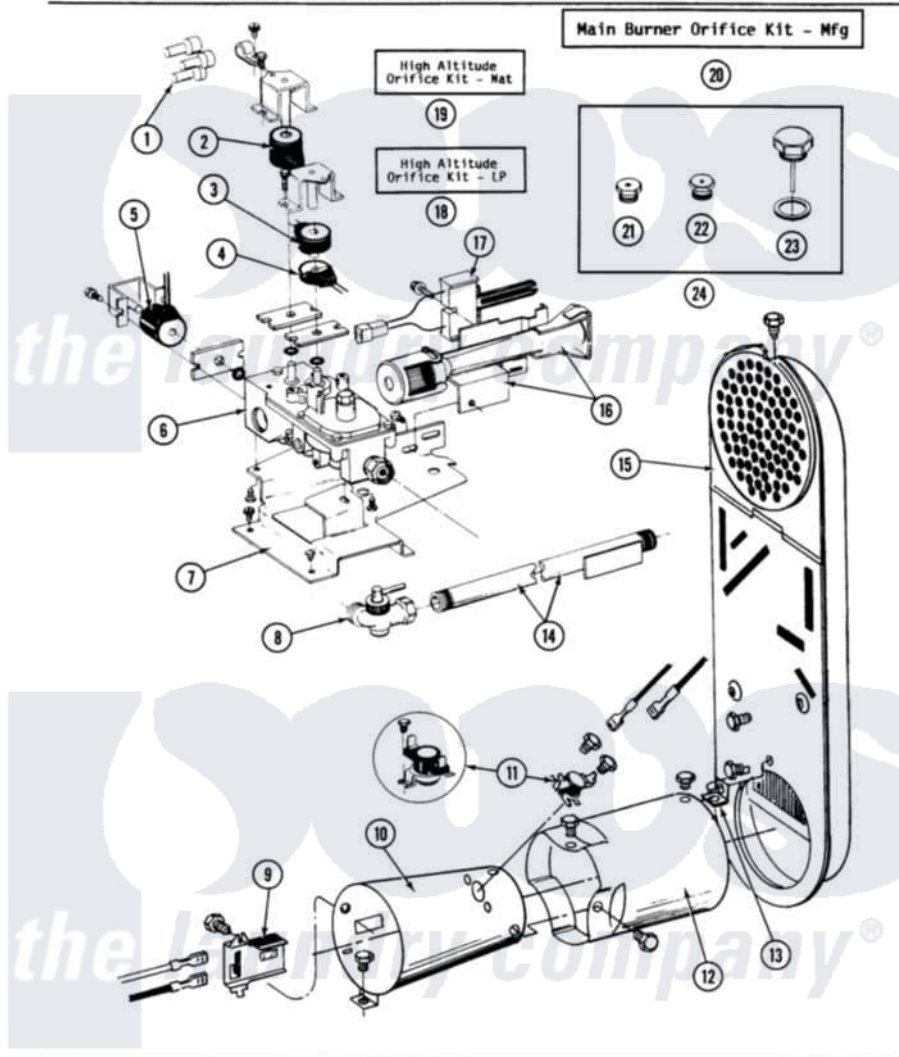

# Maytag DG27CT 11 - INLET DUCT, GAS VALVE & COMBUSTION CONE

SECTION: INLET DUCT, GAS VALVE & COMBUSTION CONE  
 MODEL: DG MODELS

Issue Date: 10/90

34

Maytag [Residential Maytag DG27CT Dryer Parts](#) Parts Diagram 11 - INLET DUCT, GAS VALVE & COMBUSTION CONE

[Click on the part number to view part](#)

Item	Original Part Number	Replaced By	Status	Part Description
001	311546	<a href="#">911445</a>		Wire Connector
002	<a href="#">305603</a>			Secondary Coil
003	<a href="#">305604</a>			Holding Coil
004	<a href="#">305605</a>			Booster Coil
005	<a href="#">Y304626</a>			Side Coil
006	NLA		Not Available	SCREW, HEX HD No.8 X 3/8 INCH
"	Y303777	<a href="#">W10116794</a>		Gas Valve
007	<a href="#">312929</a>			Gas Valve Bracket
"	<a href="#">Y313561</a>			Screw---NA
"	Y310632	<a href="#">1163839</a>		Screw
008	<a href="#">Y303349</a>			Angle Shut-Off, Gas Valve
009	211294	<a href="#">90767</a>		Screw, 8A X 3/8 HeX Washer Head Tapping
"	Y303377	<a href="#">338906</a>		Radiant, Sensor
010	211294	<a href="#">90767</a>		Screw, 8A X 3/8 HeX Washer Head Tapping