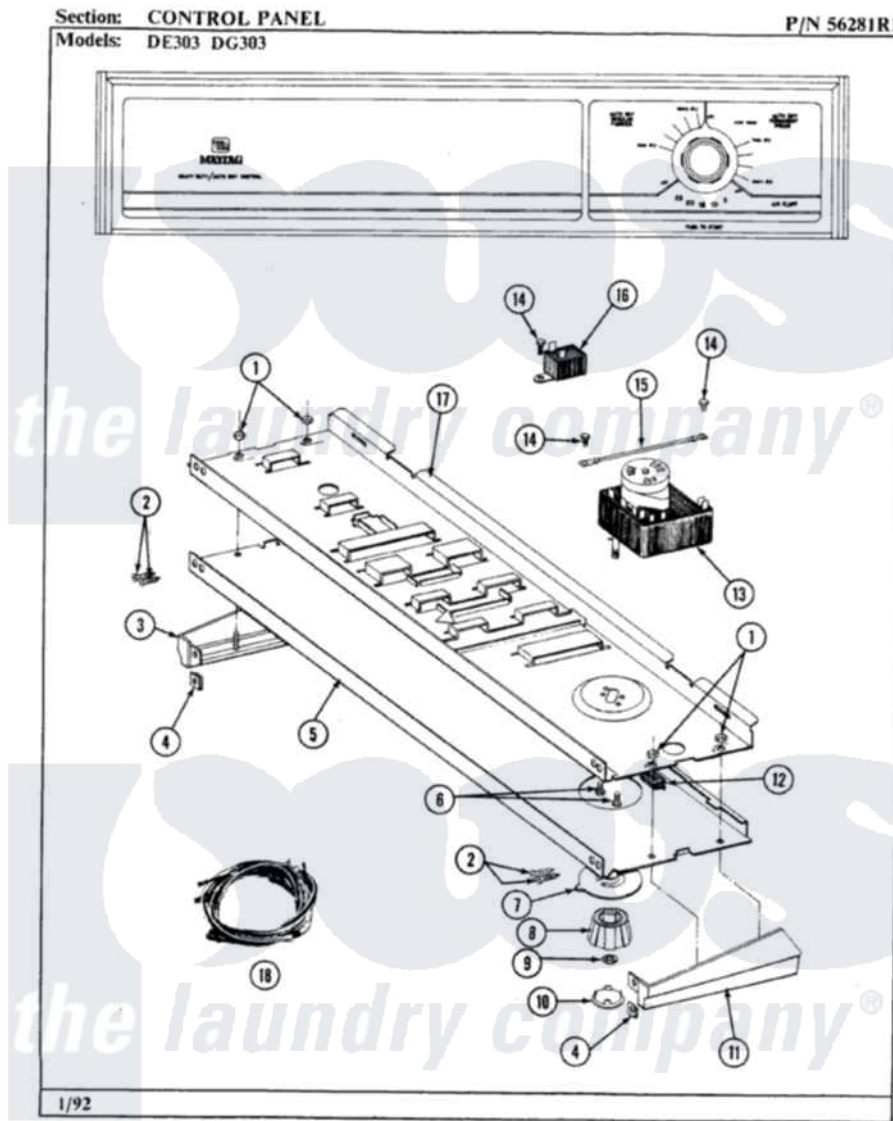

# Maytag DG303 01 - CONTROL PANEL

Maytag Residential Maytag DG303 Dryer Parts Parts Diagram 01 - CONTROL PANEL  
Click on the part number to view part

Item	Original Part Number	Replaced By	Status	Part Description
1	<a href="#">214872</a>			Palnut, End Cap Note: Nut, Lamp Holder
2	<a href="#">210932</a>			Screw, No.8 X 9/16 Ctsk Note: Screw, Inlet Duct
3	314726		Not Available	END CAP - LEFT HAND
4	<a href="#">214894</a>			Fastener, End Cap
5	306484		Not Available	CONTROL PANEL
6	910708	<a href="#">488234</a>		Screw 8-32 X 1/4
7	314725	<a href="#">33001500</a>		Dial, Timer Indicator
8	<a href="#">314724</a>			Knob For Timer
9	<a href="#">312273</a>			Nut, Control Knob
10	314723	<a href="#">W10133501</a>		Cap, Knob
11	314727	<a href="#">207927</a>		End Cap, Control Panel
12	<a href="#">214897</a>			Pad, Control Panel
13	<a href="#">306483</a>			Timer
14	211294	<a href="#">90767</a>		Screw, 8A X 3/8 HeX Washer Head Tapping

15	<a href="#">204807</a>		Ground Wire, Supp. Plte To Top Cover
16	305205	<a href="#">694419</a>	Mini-Buzzer
17	<a href="#">314184</a>		Back Up Plate
18	306808	Not Available	WIRE HARNESS
"	306587	Not Available	MAIN WIRE HARNESS