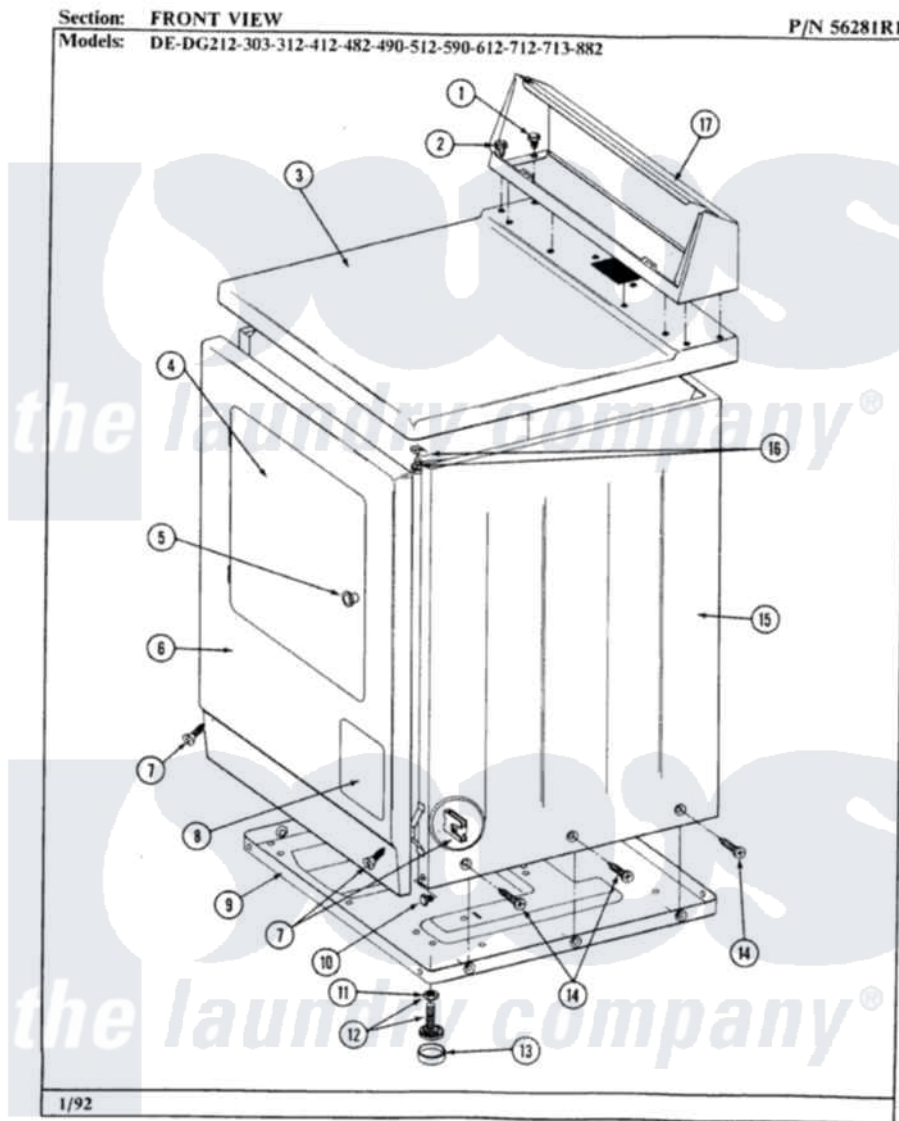

Maytag DG303 03 - FRONT VIEW

26

Maytag [Residential Maytag DG303 Dryer Parts](#) Parts Diagram 03 - FRONT VIEW
 Click on the part number to view part

Item	Original Part Number	Replaced By	Status	Part Description
1	211194		Not Available	LOCK WASHER
2	Y313559			Screw
3	307104			Top Cover Assembly
4	Y306668			DOOR (WHT)
5	303942		Not Available	KNOB AND SCREW
6	304594			Front Panel-White
7	204439			Screw And Fstner Assembly
8	302542		Not Available	PART NOT USED. (DG ONLY)
9	Y303361		Not Available	BASE ASSY. (UPPER & LOWER)
10	Y310632	1163839		Screw
11	Y052740	62739		Nut, Lock
12	Y305086			Adjustable Leg And Nut
13	Y314137			Foot, Rubber
14	213007			Xfor Cabinet See Cabinet, Back
15	305302		Not Available	CABINET-WHITE