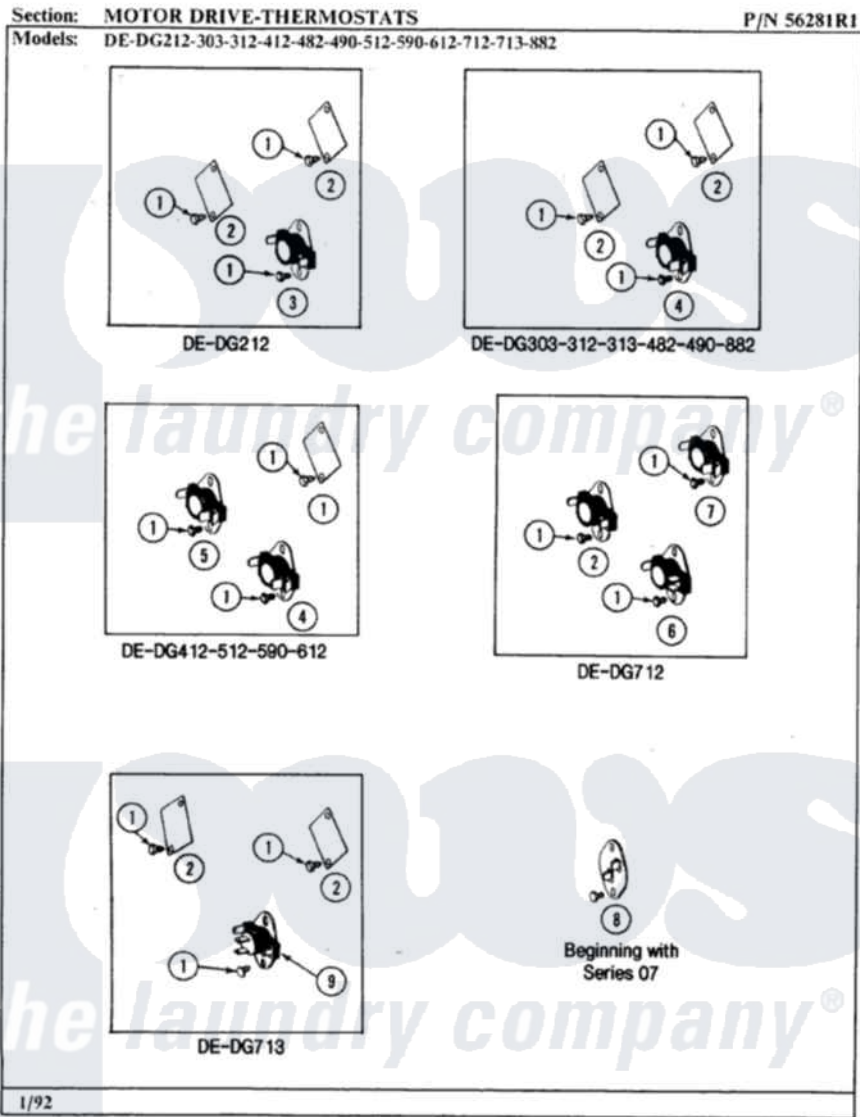

Maytag DG303 06 - MOTOR DRIVE-THERMOSTATS

Maytag [Residential Maytag DG303 Dryer Parts](#) Parts Diagram 06 - MOTOR DRIVE-THERMOSTATS
 Click on the part number to view part

Item	Original Part Number	Replaced By	Status	Part Description
1	211294	90767		Screw, 8A X 3/8 HeX Washer Head Tapping
2	Y312853			Cover For Thermostat Openin
3	303392			Thermostat, Cycling
4	Y304475			Cycling Thermostat 140 Deg.
8	306604			Cut-Off, Thermal Part Not Used