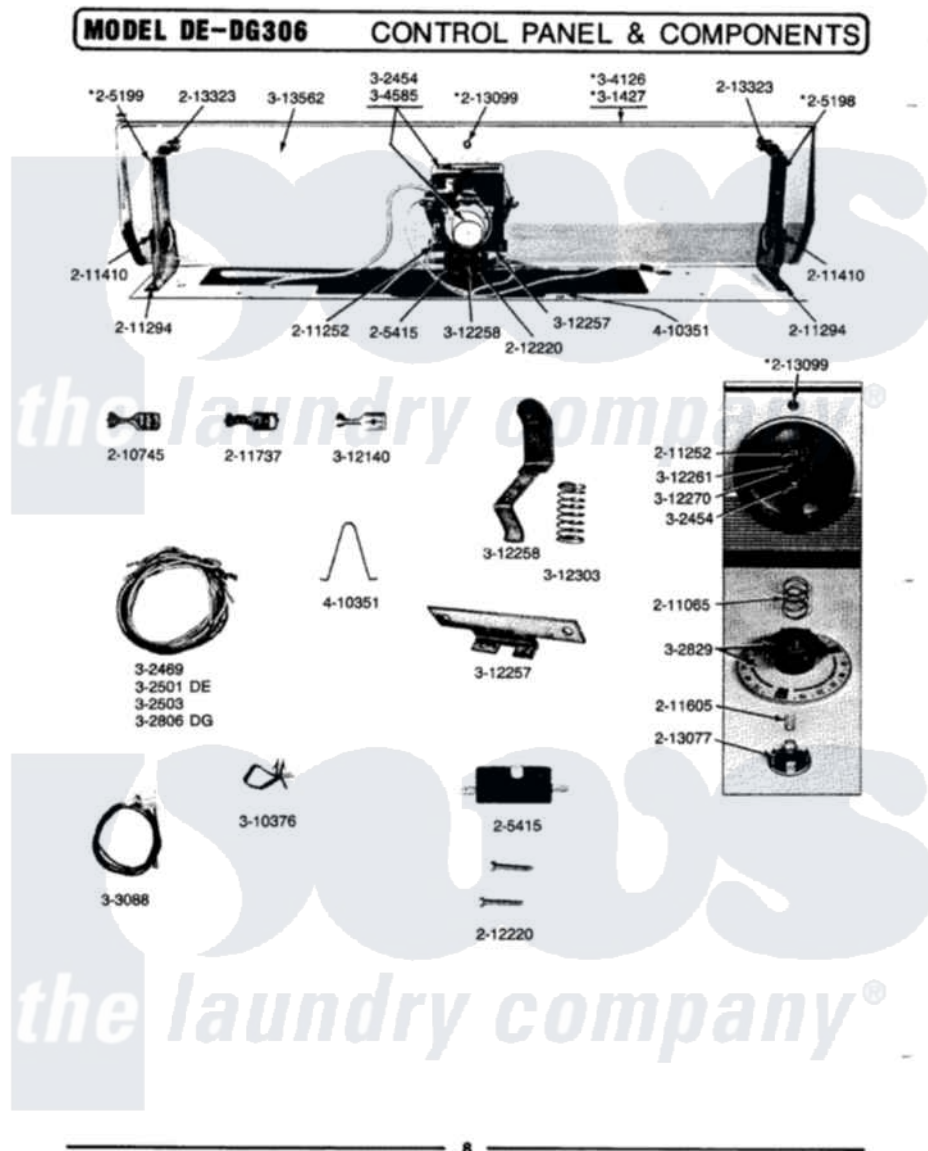

Maytag DG306 04 - CONTROL PANEL & COMPONENTS

Maytag [Residential Maytag DG306 Dryer Parts](#) Parts Diagram 04 - CONTROL PANEL & COMPONENTS
 Click on the part number to view part

Item	Original Part Number	Replaced By	Status	Part Description
1	205198		Not Available	BRACKET KIT - LEFT HAND
2	205199		Not Available	BRACKET KIT - RIGHT HAND
3	205415	279347		Switch-Lid
4	210745			Wire Terminal
5	211065			Spring, Index Wheel
6	211252			Screw, Ground Wire
7	211294	90767		Screw, 8A X 3/8 HeX Washer Head Tapping
8	211410			Screw, HeX Head No.8 X 3/8 Inch
9	211605			Bezel, Timer Dial
10	211737	248562		Terminal
11	212220	213501		Screw, No.6-20 X 1-1/8 Inch
12	213077		Not Available	CAP FOR TIMER KNOB
13	213099			Lens For Control Panel
14	213323			Fastener, Exhaust Duct Kit
15	Y302454	33302454		Timer

16	302469	Not Available	HARNES FOR SHROUD
17	302501	Not Available	HARNES
18	302503	Not Available	HARNES
19	302806	Not Available	WIRE HARNES
20	Y302829		Timer Dial And Knob
21	303088	Not Available	GAS VALVE WIRES WITH PLUG
22	304126		Control Panel, Sea-Mist
23	304127	Not Available	CONTROL PANEL KIT, SEA-MIST
24	Y304585		Timer Motor RPR For 305214 Timer Only
25	Y310376		Clip, Door Switch Harness
26	Y312140		Wire Connector
27	312257	Not Available	BRACKET
28	312258		Actuator
29	312261	Not Available	WASHER
30	Y312270		Clip, Spring Retainer
31	312303		Spring
32	313562	Not Available	BACK-UP PLATE
33	410351	Not Available	HARNES RETAINER