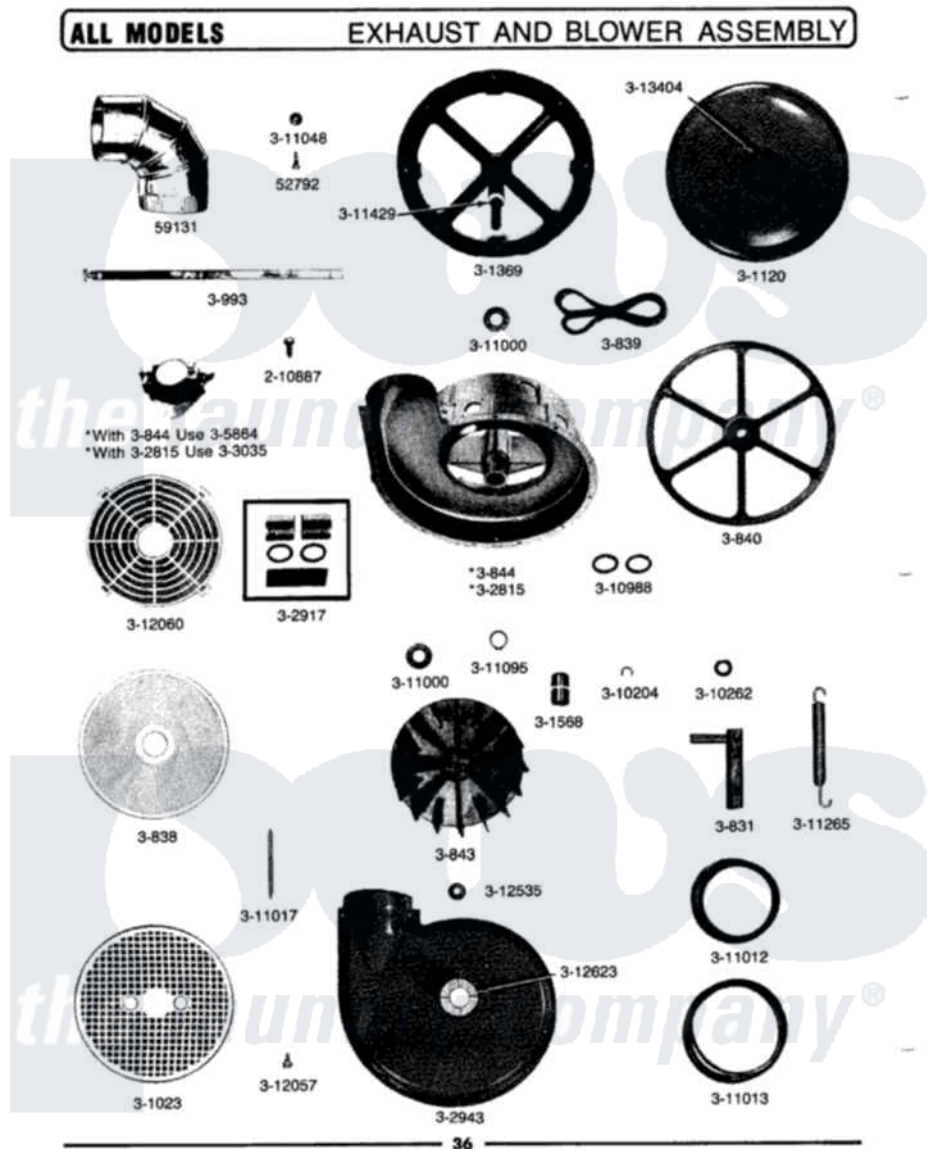

Maytag DG306 05 - EXHAUST & BLOWER ASSEMBLY

Maytag Residential Maytag DG306 Dryer Parts Parts Diagram 05 - EXHAUST & BLOWER ASSEMBLY
 Click on the part number to view part

Item	Original Part Number	Replaced By	Status	Part Description
1	052792			Screw, 1 1/4-20 X 5/16
2	Y059131			Elbow, Venting
3	300831		Not Available	SHAFT AND SLIDE
4	300838			Lint Screen
5	300839		Not Available	SEAL
6	300840		Not Available	REDUCTION PULLEY
7	300843		Not Available	IMPELLER
8	300993	W10311986		Dishrack
9	301023			Lint Screen Retainer
10	Y301120			Drum Pulley
11	301369		Not Available	SHAFT WITH SPIDER
12	301568		Not Available	BEARING F/BAKELITE IMPELLER NA
13	Y302815			Blower Housing With Bearing
14	302917		Not Available	BEARING KIT - DRUM
15	302943			COVER WITH LINT SEAL- BLOWER

16	303035		Regulating Thermostat
17	310204	Not Available	SNAP RING
18	310262		Washer
20	310988		O Ring Seal
21	311000		Washer
22	Y311012		Drive Belt
23	Y311013		Motor Belt
24	Y311017		Retainer Spring
25	311048	Not Available	WASHER, ALUMINUM
26	311095	Not Available	RETAINING RING
27	311265		Spring
28	Y311429		Nylon Spacer Collar
29	Y312057	910624	Screw
31	Y312060	Not Available	SHIELD FOR SPIDER---C
32	Y312623		Lint Seal - Blower Covers
33	Y313404	Y301120	Drum Pulley
34	210887	12990527	Screw-Sm/Hex
35	Y300844		Exhaust Housing
38	305864		Thermostat Kit
41	312535		Washer, Vault Mounting Brk.