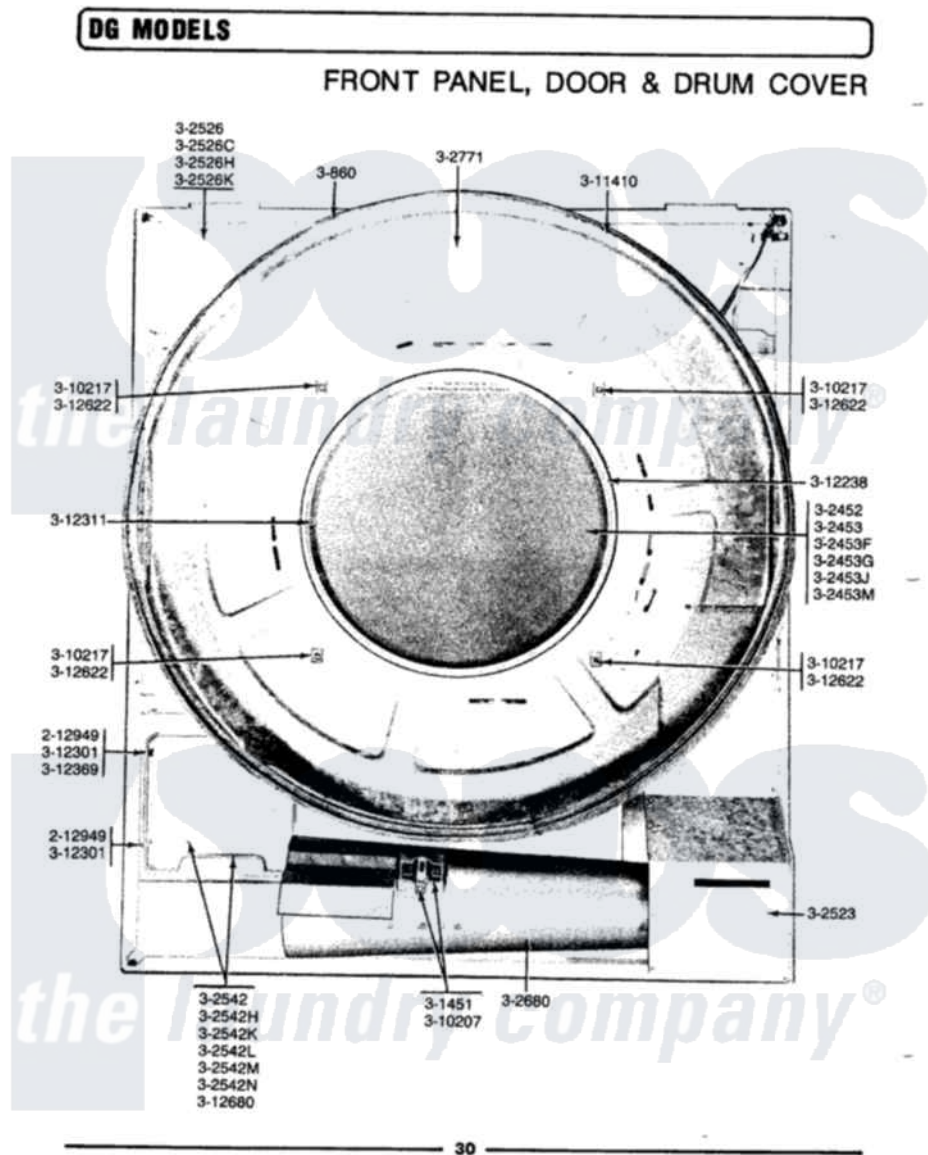

Maytag DG306 06 - FRONT PANEL, DOOR & DRUM COVER

Maytag Residential Maytag DG306 Dryer Parts Parts Diagram 06 - FRONT PANEL, DOOR & DRUM COVER
 Click on the part number to view part

Item	Original Part Number	Replaced By	Status	Part Description
1	212949	22001866		Screw, Relay
2	300860		Not Available	SEAL, DRUM COVER
3	Y301451		Not Available	HIGH LIMIT THERMOSTAT
4	302452			Door Liner
5	302453		Not Available	DOOR-WHITE
6	302453F		Not Available	DOOR-LIGHT GOLD
7	302453G		Not Available	DOOR-DARK GOLD
8	302453J		Not Available	DOOR-LIGHT AVOCADO
9	302453M		Not Available	DOOR-HARVEST WHEAT
10	302523		Not Available	MIXING CHAMBER
11	302526		Not Available	FRONT PANEL-WHITE
12	302526C		Not Available	FRONT PANEL-DARK COPPERTONE
13	302526H		Not Available	FRONT PANEL-SHADED GOLD
14	302526K		Not Available	FRONT PANEL-SHADED AVOCADO

15	302542	Not Available	PART NOT USED. (DG ONLY)
16	302542H	Not Available	ACCESS DOOR-SHADED GOLD
17	302542K	Not Available	ACCESS DOOR-SHADED AVOCADO
18	302542L	Not Available	PART NOT USED. (DG ONLY)
19	302542M	Not Available	ACCESS DOOR-HARVEST WHEAT
20	302542N	Not Available	ACCESS DOOR-FRESH AVOCADO
21	302680		Combustion Cone
22	302771	Not Available	DRUM COVER WITH FELT
23	310207		Screw, No.6 X 1/4 Inch
24	310217	Not Available	No Longer Available
25	311410		Band
26	312238		Door Seal
27	312301	Not Available	BUSHING FOR ACCESS STUD
28	312311	312311MAY	Screw
29	312369		Sleeve, Access Panel Stud Part Not Used
30	312622	22001496	Front Panel Fastener And Screw
31	312680	31-2680	Minimanual