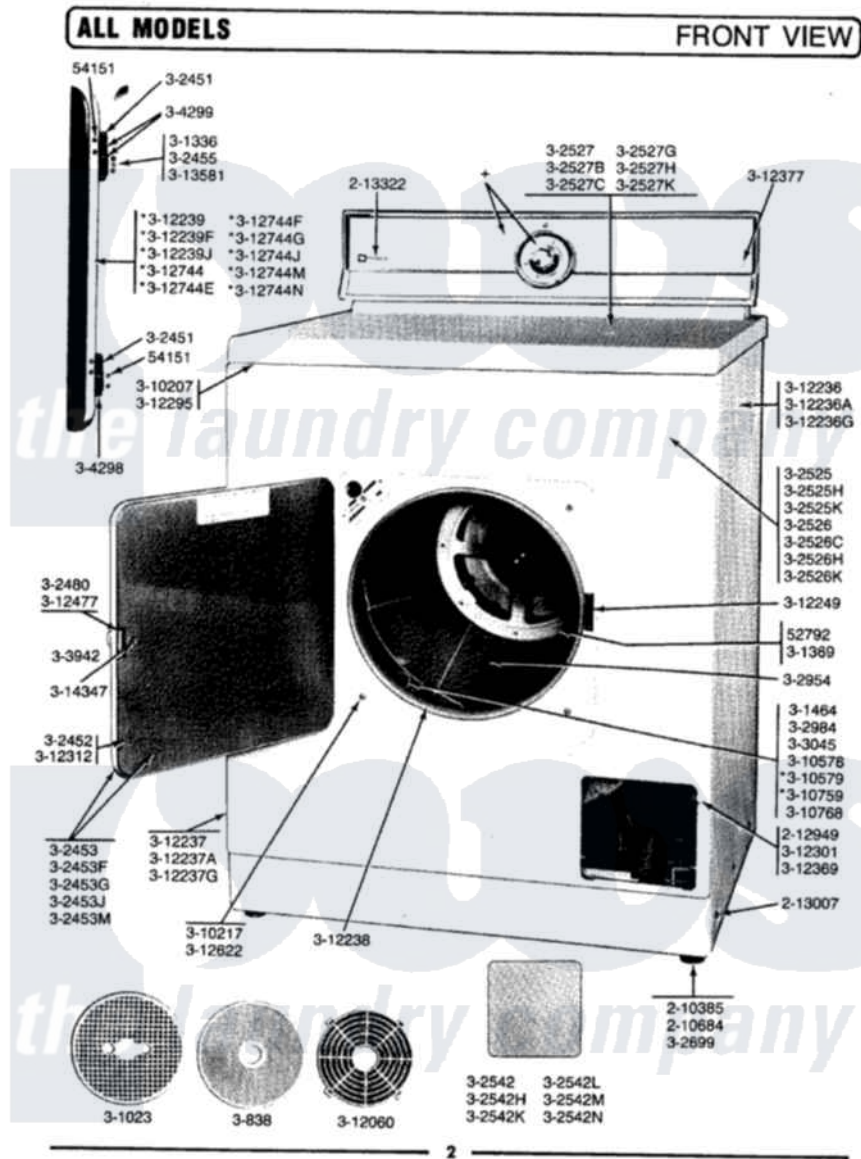

Maytag DG306 07 - FRONT VIEW

Maytag [Residential Maytag DG306 Dryer Parts](#) Parts Diagram 07 - FRONT VIEW
 Click on the part number to view part

Item	Original Part Number	Replaced By	Status	Part Description
1	052792			Screw, 1 1/4-20 X 5/16
2	054151			Screw, No.4-40 X 1/4
3	210385			Lock Nut For Adjustable Leg
4	210684			Foot, Adjustable Leg
5	212949	22001866		Screw, Relay
6	213007			Xfor Cabinet See Cabinet, Back
7	213322		Not Available	MAYTAG DECAL
8	214697			Easy-Grip Knob
9	300838			Lint Screen
10	301023			Lint Screen Retainer
12	301369		Not Available	SHAFT WITH SPIDER
14	302451			Hinge Assembly
15	302452			Door Liner
16	302453		Not Available	DOOR-WHITE
17	302453F		Not Available	DOOR-LIGHT GOLD
18	302453G		Not Available	DOOR-DARK GOLD