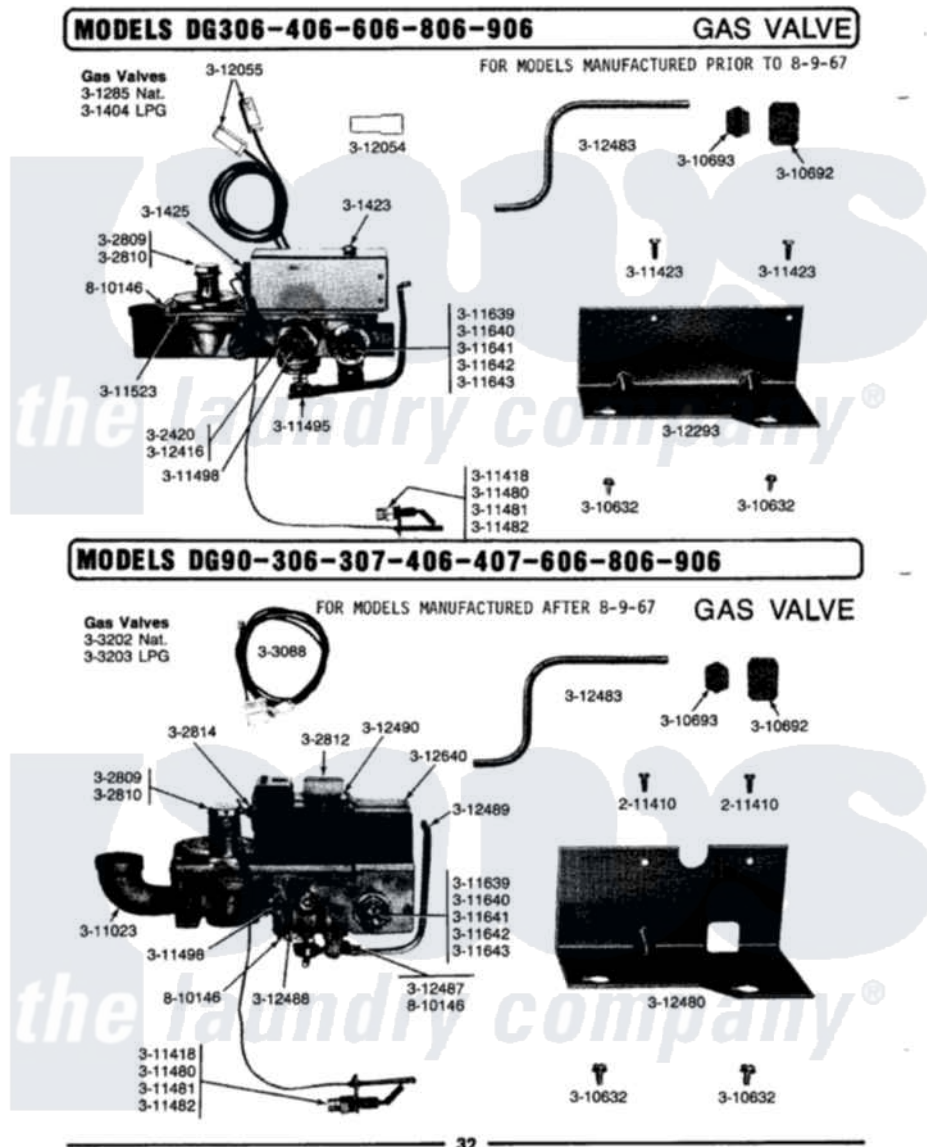

# Maytag DG306 09 - GAS VALVE (PRIOR TO 8-9-67)

Maytag Residential Maytag DG306 Dryer Parts Parts Diagram 09 - GAS VALVE (PRIOR TO 8-9-67)  
Click on the part number to view part

Item	Original Part Number	Replaced By	Status	Part Description
1	301285		Not Available	GAS VALVE - NATURAL
2	301404	<a href="#">12001114</a>		Kit- LP GA
3	301423		Not Available	SOLENOID NLA IN PROCESS 051591
4	301425		Not Available	PILOT WITH PRESSURE SWITCH
5	302420		Not Available	PILOT FILTER
6	<a href="#">302809</a>			Screw Assembly - Leak Limit
7	<a href="#">302810</a>			Screw Assembly - Blue Block Ope
8	Y310632	<a href="#">1163839</a>		Screw
9	310692		Not Available	COMPRESSION NUT
10	Y310693		Not Available	COMPRESSION SLEEVE
11	<a href="#">Y311418</a>			Pilot Orifice
12	Y311423	<a href="#">489483</a>		Screw 10-32 X 1/2
13	<a href="#">Y311480</a>			Pilot Orifice
14	<a href="#">311481</a>			Pilot Orifice-Mfg.

15	<a href="#">Y311482</a>		Pilot Orifice
16	311495	<a href="#">660564</a>	Thermistor-Ovn
17	<a href="#">Y311498</a>		Compression Nut
18	311523	<a href="#">8316805</a>	Light-Ind
19	Y311639	<a href="#">63-3570</a>	Burner Orifice
20	311640	Not Available	ORIFICE FOR MAIN BURNER
21	<a href="#">311641</a>		Orifice For Main Burner
22	311642	Not Available	ORIFICE, MAIN BURNER (MFG)
23	311643	Not Available	ORIFICE FOR MAIN BURNER
24	312054	Not Available	TAB HOUSING
25	<a href="#">Y312055</a>		Receptacle Housing
26	312293	<a href="#">31-2293</a>	Minimanual
27	312416	<a href="#">255130</a>	Glassclk
28	Y312483		PILOT TUBE
29	810146	Not Available	SCREW