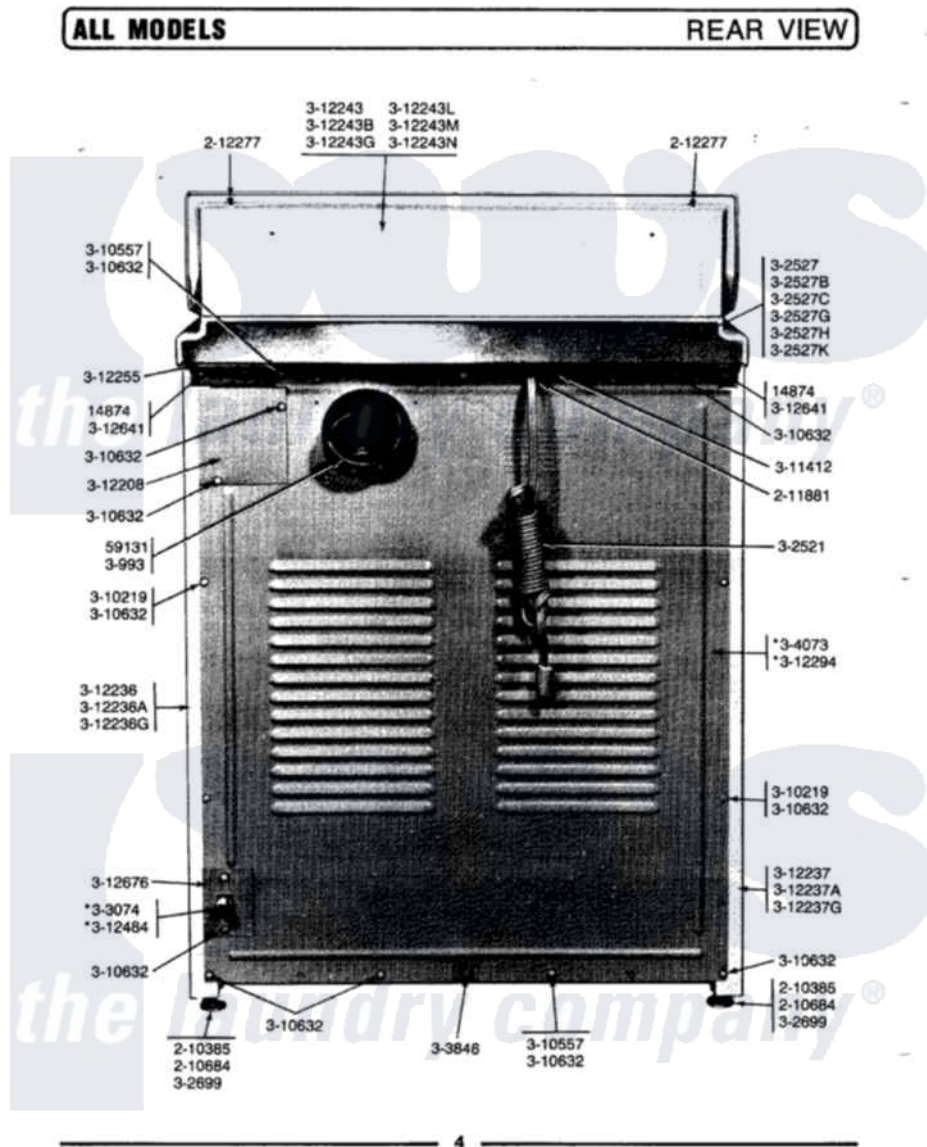

Maytag DG306 11 - REAR VIEW

Maytag Residential Maytag DG306 Dryer Parts Parts Diagram 11 - REAR VIEW
 Click on the part number to view part

Item	Original Part Number	Replaced By	Status	Part Description
1	Y059131			Elbow, Venting
2	Y201808			Converter
3	210385			Lock Nut For Adjustable Leg
4	210684			Foot, Adjustable Leg
5	211881			Grommet, Cord Part Not Used-Gas Models Only
6	300993	W10311986		Dishrack
7	301548			Clamp, Ground Wire
8	302521		Not Available	CORD, POWER PART NOT USED-GAS MODELS ONLY
9	302527		Not Available	TOP COVER-WHITE
10	302527B		Not Available	TOP COVER-DARK COPPERTONE
11	302527C		Not Available	TOP COVER-SHADED COPPERTONE
12	Y311423	489483		Screw 10-32 X 1/2
13	302527H		Not Available	TOP COVER-SHADED GOLD
14	302527K		Not Available	TOP COVER-SHADED

14	302927R	Not Available	AVOCADO
15	Y302699	22003428	Leg, Adjustable
16	303074	Not Available	PIPE AND BRACKET ASSEMBLY
17	Y014874		Screw, Idler Arm And Sleeve
18	303846	22003781	Screw, Ground Strap
19	304073		Back Panel
20	310219		No.10z Fastener
21	310557		Washer
22	Y310632	1163839	Screw
23	311155		Ground Wire And Clamp
24	311412		Screw
28	312208	Not Available	COVER FOR TERMINAL OPENING
30	312236	Not Available	PANEL-WHITE
31	312236A	Not Available	PANEL-DARK AVOCADO
32	312236G	Not Available	PANEL-DARK GOLD
33	312237	Not Available	PANEL-WHITE
34	312237A	Not Available	PANEL-DARK AVOCADO
35	312237G	Not Available	PANEL-DARK GOLD
36	312243	Not Available	CONTROL COVER-WHITE
37	312243B	Not Available	CONTROL COVER-DK COPPERTONE
38	312243G	Not Available	CONTROL COVER-DARK GOLD
39	312243L	Not Available	CONTROL COVER-ALMOND
40	312243M	Not Available	CONTROL COVER-HARVEST WHEAT
41	312243N	Not Available	CONTROL COVER-FRESH AVOCADO
42	312255	Not Available	ANGLE FOR CABINET - DRYER
43	312294	WX09X10004	6' 30amp 3 Wire Dryer Cord
44	Y312484		Pipe, 17-3/8 Inch
45	Y312641		Ground Clip Speed Nut
46	312676	Not Available	PIPE SUPPORT PLATE-SQ HOLE
47	313122		Screw - Baffle To Tumbler
49	212277		Screw, No.8 X 1/2 Inch