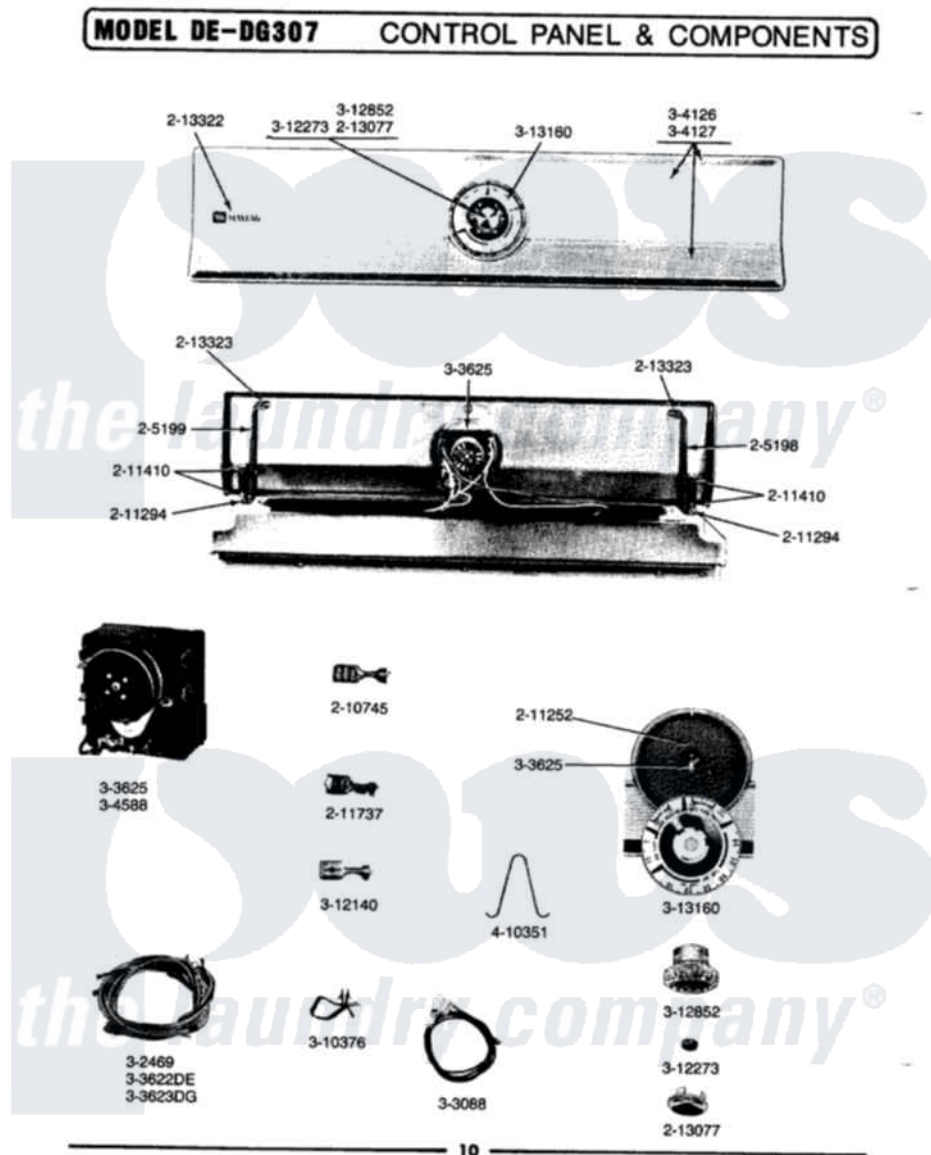

# Maytag DG307 03 - CONTROL PANEL & COMPONENTS

Maytag Residential Maytag DG307 Dryer Parts Parts Diagram 03 - CONTROL PANEL & COMPONENTS  
 Click on the part number to view part

Item	Original Part Number	Replaced By	Status	Part Description
1	205198		Not Available	BRACKET KIT - LEFT HAND
2	205199		Not Available	BRACKET KIT - RIGHT HAND
3	<a href="#">210745</a>			Wire Terminal
4	<a href="#">211252</a>			Screw, Ground Wire
5	211294	<a href="#">90767</a>		Screw, 8A X 3/8 HeX Washer Head Tapping
6	<a href="#">211410</a>			Screw, HeX Head No.8 X 3/8 Inch
7	211737	<a href="#">248562</a>		Terminal
8	213077		Not Available	CAP FOR TIMER KNOB
9	213322		Not Available	MAYTAG DECAL
10	<a href="#">213323</a>			Fastener, Exhaust Duct Kit
11	302469		Not Available	HARNES FOR SHROUD
12	303088		Not Available	GAS VALVE WIRES WITH PLUG
14	303623		Not Available	MAIN WIRE HARNES
15	303625		Not Available	PUSH-TO-START TIMER

16	<a href="#">304126</a>		Control Panel, Sea-Mist
17	304127	Not Available	CONTROL PANEL KIT, SEA-MIST
18	<a href="#">Y304585</a>		Timer Motor RPR For 305214 Timer Only
19	<a href="#">Y310376</a>		Clip, Door Switch Harness
20	<a href="#">Y312140</a>		Wire Connector
21	<a href="#">312273</a>		Nut, Control Knob
22	<a href="#">312852</a>		Selector Knob-Clear Acrylic
23	312377	<a href="#">31-2377</a>	Minimanual
24	Y313160	Not Available	TIMER DIAL
25	410351	Not Available	HARNES RETAINER