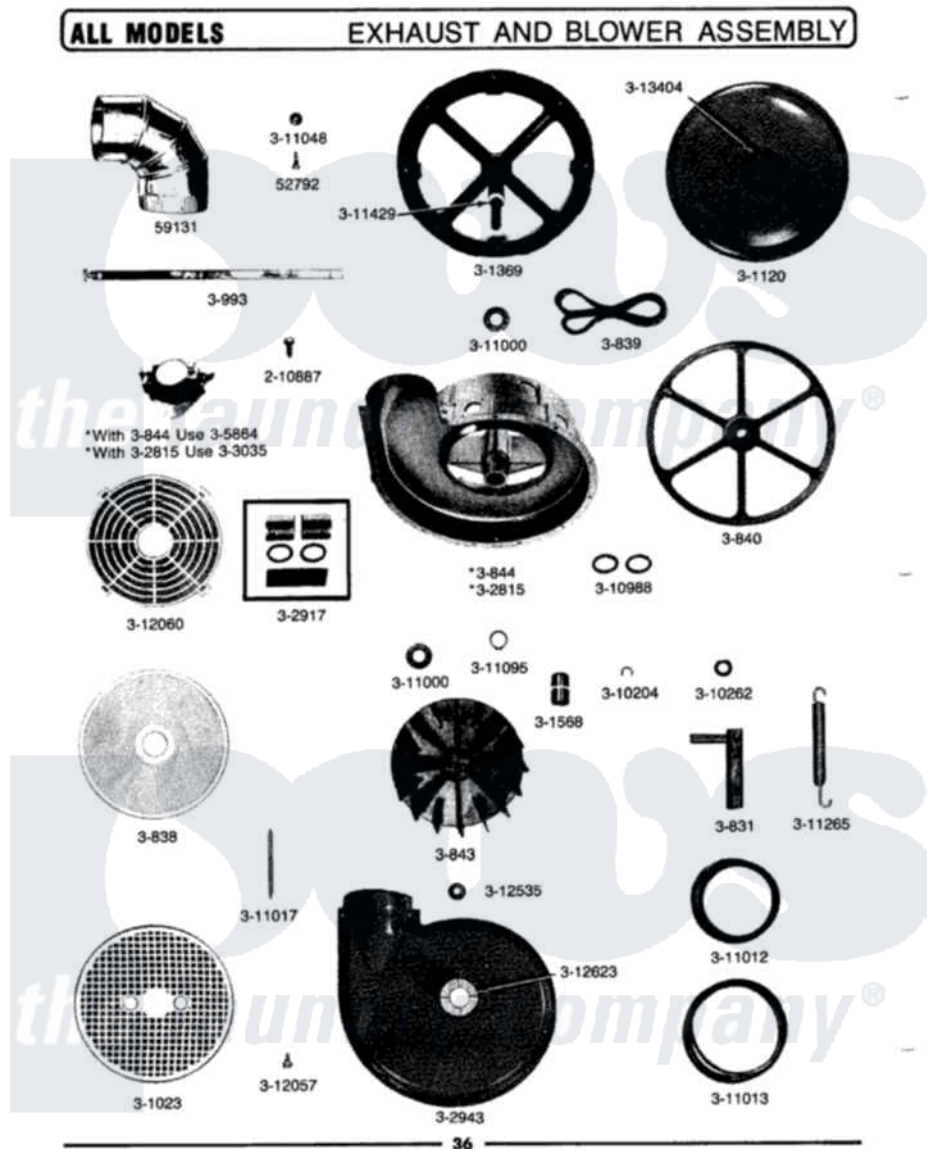

Maytag DG307 04 - EXHAUST & BLOWER ASSEMBLY

Maytag Residential Maytag DG307 Dryer Parts Parts Diagram 04 - EXHAUST & BLOWER ASSEMBLY
 Click on the part number to view part

Item	Original Part Number	Replaced By	Status	Part Description
1	052792			Screw, 1 1/4-20 X 5/16
2	Y059131			Elbow, Venting
3	300831		Not Available	SHAFT AND SLIDE
4	300838			Lint Screen
5	300839		Not Available	SEAL
6	300840		Not Available	REDUCTION PULLEY
7	300843		Not Available	IMPELLER
8	300993	W10311986		Dishrack
9	301023			Lint Screen Retainer
10	Y301120			Drum Pulley
11	301369		Not Available	SHAFT WITH SPIDER
12	301568		Not Available	BEARING F/BAKELITE IMPELLER NA
13	Y302815			Blower Housing With Bearing
14	302917		Not Available	BEARING KIT - DRUM
15	302943			COVER WITH LINT SEAL- BLOWER

16	303035		Regulating Thermostat
17	310204	Not Available	SNAP RING
18	310262		Washer
20	310988		O Ring Seal
21	311000		Washer
22	Y311012		Drive Belt
23	Y311013		Motor Belt
24	Y311017		Retainer Spring
25	311048	Not Available	WASHER, ALUMINUM
26	311095	Not Available	RETAINING RING
27	311265		Spring
28	Y311429		Nylon Spacer Collar
29	Y312057	910624	Screw
31	Y312060	Not Available	SHIELD FOR SPIDER---C
32	Y312623		Lint Seal - Blower Covers
33	Y313404	Y301120	Drum Pulley
34	210887	12990527	Screw-Sm/Hex
35	Y300844		Exhaust Housing
38	305864		Thermostat Kit
41	312535		Washer, Vault Mounting Brk.