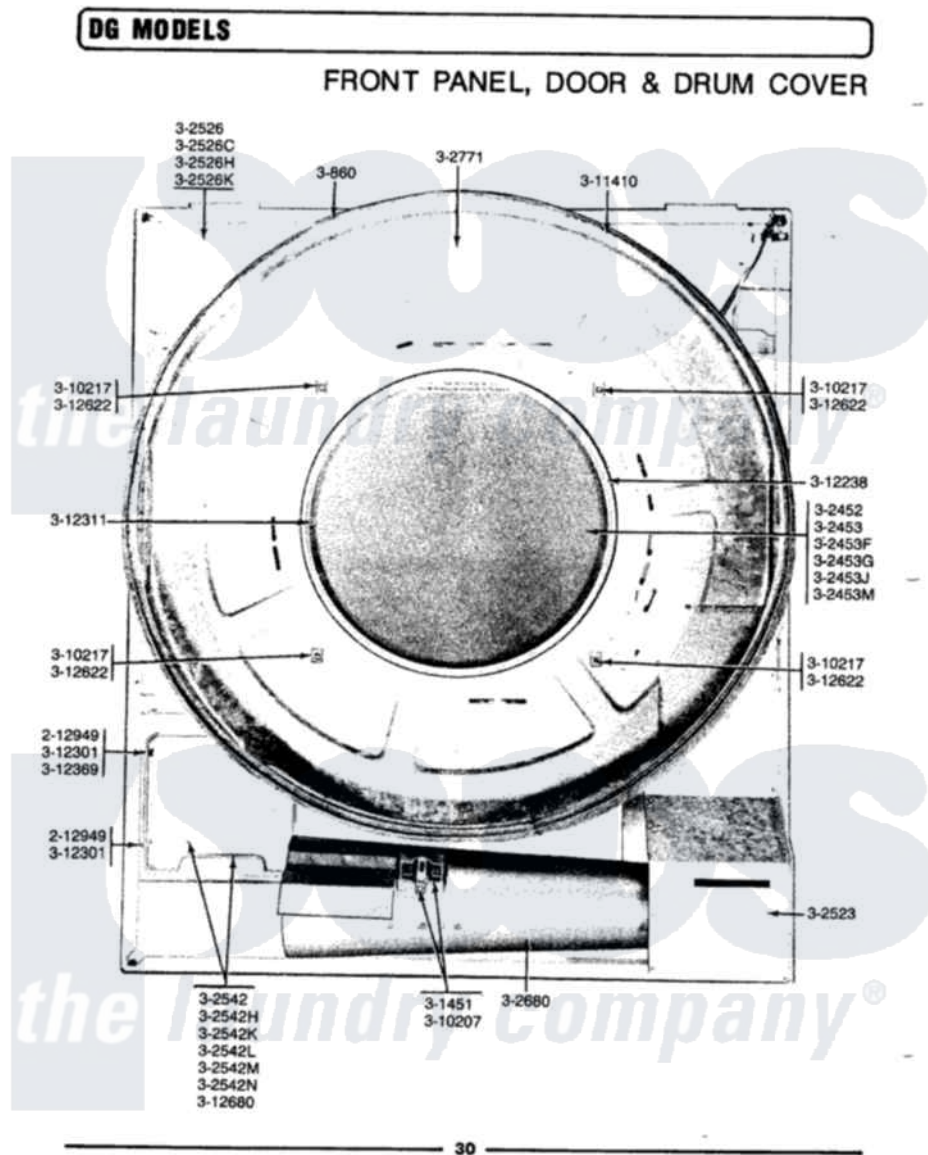

Maytag DG307 05 - FRONT PANEL, DOOR & DRUM COVER

Maytag Residential Maytag DG307 Dryer Parts Parts Diagram 05 - FRONT PANEL, DOOR & DRUM COVER
 Click on the part number to view part

Item	Original Part Number	Replaced By	Status	Part Description
1	212949	22001866		Screw, Relay
2	300860		Not Available	SEAL, DRUM COVER
3	Y301451		Not Available	HIGH LIMIT THERMOSTAT
4	302452			Door Liner
5	302453		Not Available	DOOR-WHITE
6	302453F		Not Available	DOOR-LIGHT GOLD
7	302453G		Not Available	DOOR-DARK GOLD
8	302453J		Not Available	DOOR-LIGHT AVOCADO
9	302453M		Not Available	DOOR-HARVEST WHEAT
10	302523		Not Available	MIXING CHAMBER
11	302526		Not Available	FRONT PANEL-WHITE
12	302526C		Not Available	FRONT PANEL-DARK COPPERTONE
13	302526H		Not Available	FRONT PANEL-SHADED GOLD
14	302526K		Not Available	FRONT PANEL-SHADED AVOCADO

15	302542	Not Available	PART NOT USED. (DG ONLY)
16	302542H	Not Available	ACCESS DOOR-SHADED GOLD
17	302542K	Not Available	ACCESS DOOR-SHADED AVOCADO
18	302542L	Not Available	PART NOT USED. (DG ONLY)
19	302542M	Not Available	ACCESS DOOR-HARVEST WHEAT
20	302542N	Not Available	ACCESS DOOR-FRESH AVOCADO
21	302680		Combustion Cone
22	302771	Not Available	DRUM COVER WITH FELT
23	310207		Screw, No.6 X 1/4 Inch
24	310217	Not Available	No Longer Available
25	311410		Band
26	312238		Door Seal
27	312301	Not Available	BUSHING FOR ACCESS STUD
28	312311	312311MAY	Screw
29	312369		Sleeve, Access Panel Stud Part Not Used
30	312622	22001496	Front Panel Fastener And Screw
31	312680	31-2680	Minimanual