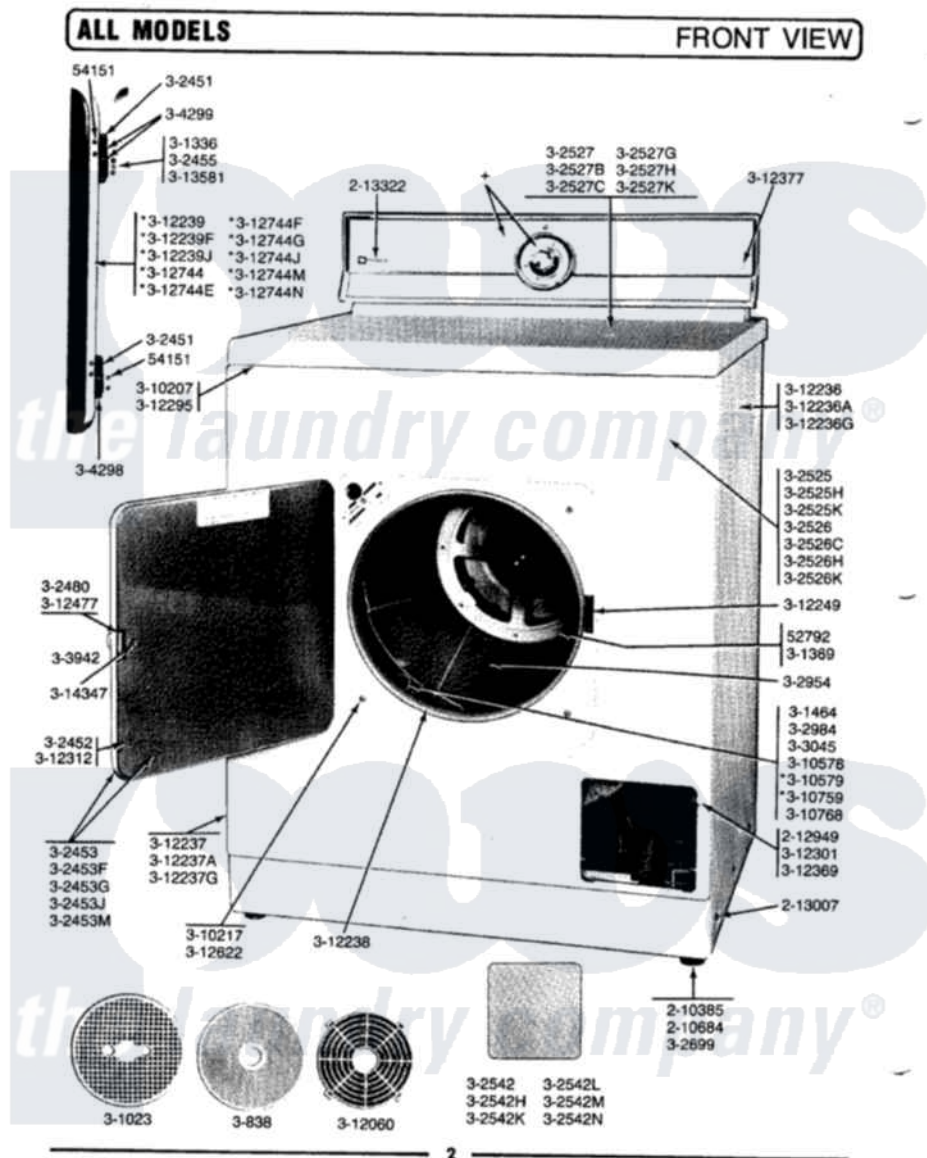

Maytag DG307 06 - FRONT VIEW

Maytag Residential Maytag DG307 Dryer Parts Parts Diagram 06 - FRONT VIEW

Click on the part number to view part

Item	Original Part Number	Replaced By	Status	Part Description
1	052792			Screw, 1 1/4-20 X 5/16
2	054151			Screw, No.4-40 X 1/4
3	210385			Lock Nut For Adjustable Leg
4	210684			Foot, Adjustable Leg
5	212949	22001866		Screw, Relay
6	213007			Xfor Cabinet See Cabinet, Back
7	213322		Not Available	MAYTAG DECAL
8	214697			Easy-Grip Knob
9	300838			Lint Screen
10	301023			Lint Screen Retainer
12	301369		Not Available	SHAFT WITH SPIDER
14	302451			Hinge Assembly
15	302452			Door Liner
16	302453		Not Available	DOOR-WHITE
17	302453F		Not Available	DOOR-LIGHT GOLD
18	302453G		Not Available	DOOR-DARK GOLD