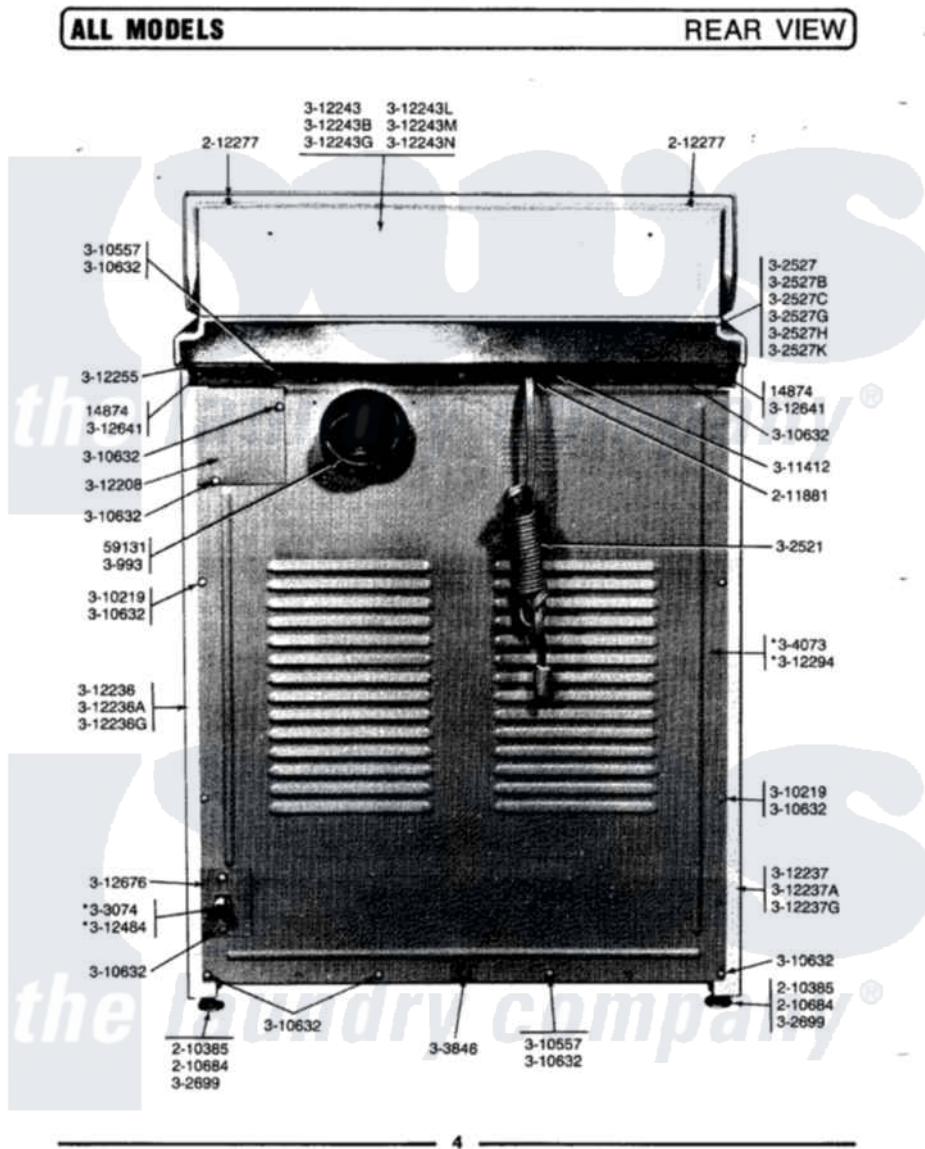

Maytag DG307 09 - REAR VIEW

Maytag Residential Maytag DG307 Dryer Parts Parts Diagram 09 - REAR VIEW
 Click on the part number to view part

Item	Original Part Number	Replaced By	Status	Part Description
1	Y059131			Elbow, Venting
2	Y201808			Converter
3	210385			Lock Nut For Adjustable Leg
4	210684			Foot, Adjustable Leg
5	211881			Grommet, Cord Part Not Used-Gas Models Only
6	300993	W10311986		Dishrack
7	301548			Clamp, Ground Wire
8	302521		Not Available	CORD, POWER PART NOT USED-GAS MODELS ONLY
9	302527		Not Available	TOP COVER-WHITE
10	302527B		Not Available	TOP COVER-DARK COPPERTONE
11	302527C		Not Available	TOP COVER-SHADED COPPERTONE
12	Y311423	489483		Screw 10-32 X 1/2
13	302527H		Not Available	TOP COVER-SHADED GOLD
14	302527K		Not Available	TOP COVER-SHADED

14	302927R	Not Available	AVOCADO
15	Y302699	22003428	Leg, Adjustable
16	303074	Not Available	PIPE AND BRACKET ASSEMBLY
17	Y014874		Screw, Idler Arm And Sleeve
18	303846	22003781	Screw, Ground Strap
19	304073		Back Panel
20	310219		No.10z Fastener
21	310557		Washer
22	Y310632	1163839	Screw
23	311155		Ground Wire And Clamp
24	311412		Screw
28	312208	Not Available	COVER FOR TERMINAL OPENING
30	312236	Not Available	PANEL-WHITE
31	312236A	Not Available	PANEL-DARK AVOCADO
32	312236G	Not Available	PANEL-DARK GOLD
33	312237	Not Available	PANEL-WHITE
34	312237A	Not Available	PANEL-DARK AVOCADO
35	312237G	Not Available	PANEL-DARK GOLD
36	312243	Not Available	CONTROL COVER-WHITE
37	312243B	Not Available	CONTROL COVER-DK COPPERTONE
38	312243G	Not Available	CONTROL COVER-DARK GOLD
39	312243L	Not Available	CONTROL COVER-ALMOND
40	312243M	Not Available	CONTROL COVER-HARVEST WHEAT
41	312243N	Not Available	CONTROL COVER-FRESH AVOCADO
42	312255	Not Available	ANGLE FOR CABINET - DRYER
43	312294	WX09X10004	6' 30amp 3 Wire Dryer Cord
44	Y312484		Pipe, 17-3/8 Inch
45	Y312641		Ground Clip Speed Nut
46	312676	Not Available	PIPE SUPPORT PLATE-SQ HOLE
47	313122		Screw - Baffle To Tumbler
49	212277		Screw, No.8 X 1/2 Inch