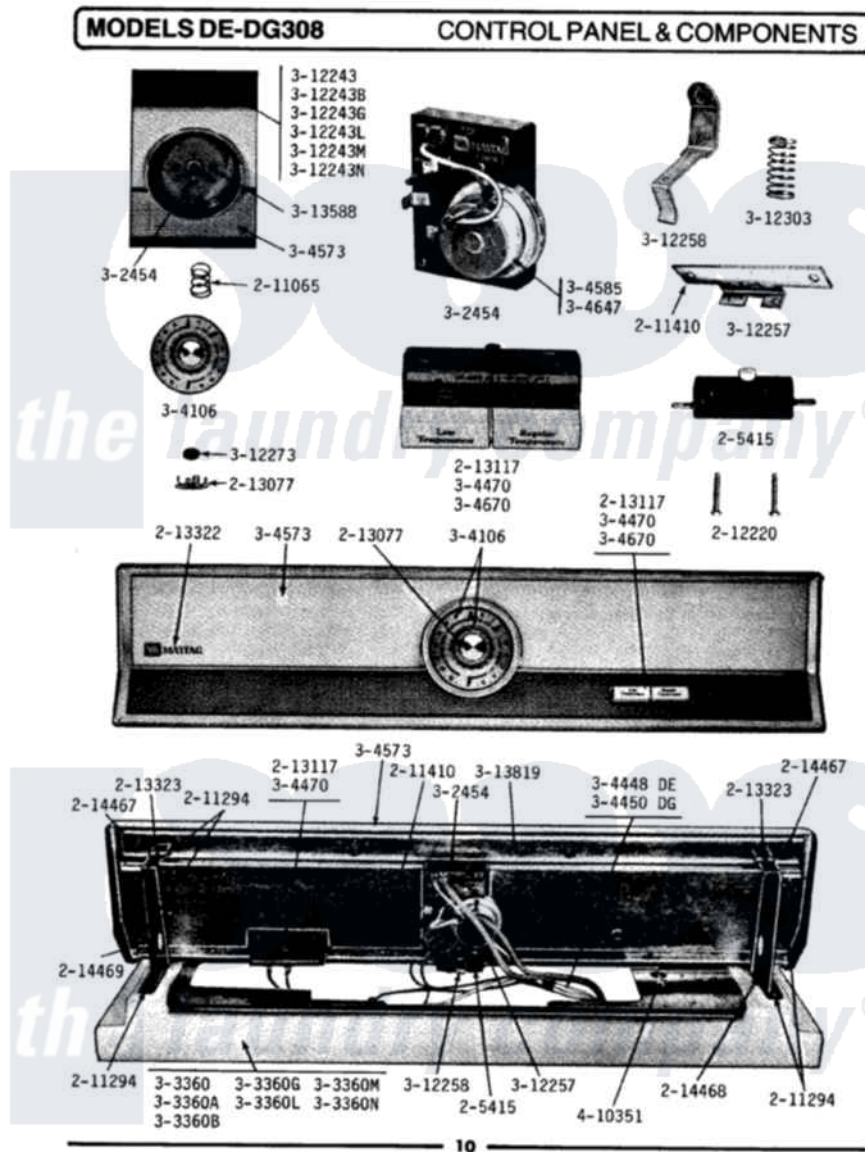

Maytag DG308 02 - CONTROL PANEL & COMPONENTS

Maytag Residential Maytag DG308 Dryer Parts Parts Diagram 02 - CONTROL PANEL & COMPONENTS
 Click on the part number to view part

Item	Original Part Number	Replaced By	Status	Part Description
1	205415	279347		Switch-Lid
2	211065			Spring, Index Wheel
3	211294	90767		Screw, 8A X 3/8 HeX Washer Head Tapping
4	211410			Screw, HeX Head No.8 X 3/8 Inch
5	212220	213501		Screw, No.6-20 X 1-1/8 Inch
6	213077		Not Available	CAP FOR TIMER KNOB
7	213117	67006908		Screw, Ice Rack
8	213322		Not Available	MAYTAG DECAL
9	213323			Fastener, Exhaust Duct Kit
10	214467		Not Available	NUT
11	214468		Not Available	BRACKET-LEFT HAND
12	214469		Not Available	BRACKET-RIGHT HAND
13	Y302454	33302454		Timer
14	303360		Not Available	TOP COVER-WHITE
15	303360A		Not Available	TOP COVER-DARK

15	303360A	Not Available	AVOCADO
16	303360B	Not Available	TOP COVER-DARK COPPERTONE
17	303360G	Not Available	TOP COVER-DARK GOLD
18	303360L	Not Available	TOP COVER-ALMOND
19	303360M	Not Available	TOP COVER-HARVEST WHEAT
20	303360N	Not Available	TOP COVER-FRESH AVOCADO
21	Y304106	Not Available	TIMER DIAL & KNOB, SUN-GLOW
22	304450	Not Available	MAIN WIRE HARNESS
23	304470	Not Available	TEMPERATURE SWITCH
24	304573	4314961	Swtch-Lite
25	Y304585		Timer Motor RPR For 305214 Timer Only
26	304647	Not Available	TIMER MOTOR
27	304670		Button Kit
28	312243	Not Available	CONTROL COVER-WHITE
29	312243B	Not Available	CONTROL COVER-DK COPPERTONE
30	312243G	Not Available	CONTROL COVER-DARK GOLD
31	312243L	Not Available	CONTROL COVER-ALMOND
32	312243M	Not Available	CONTROL COVER-HARVEST WHEAT
33	312243N	Not Available	CONTROL COVER-FRESH AVOCADO
34	312257	Not Available	BRACKET
35	312258		Actuator
36	312273		Nut, Control Knob
37	312303		Spring
38	Y313588	488234	Screw 8-32 X 1/4
39	313819	Not Available	BACK-UP PLATE
40	410351	Not Available	HARNESS RETAINER