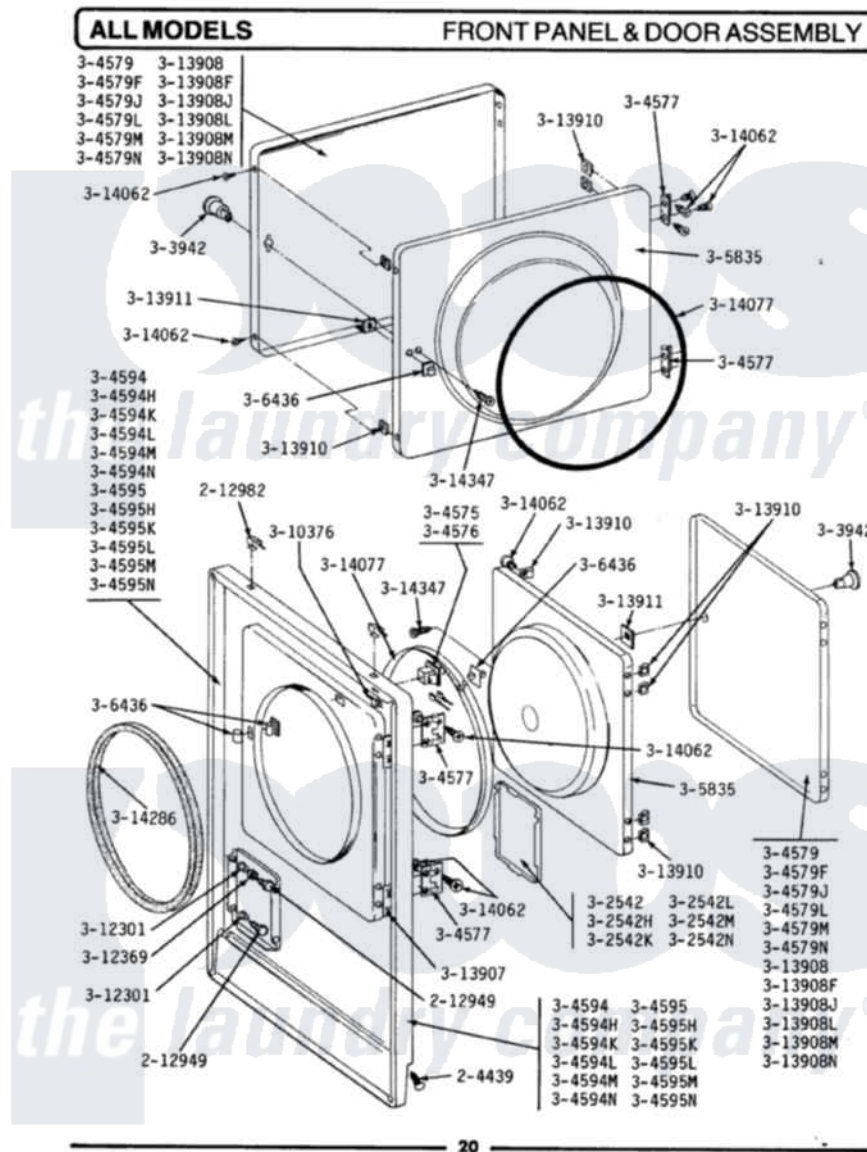

# Maytag DG308 03 - FRONT PANEL & DOOR ASSEMBLY

Maytag Residential Maytag DG308 Dryer Parts Parts Diagram 03 - FRONT PANEL & DOOR ASSEMBLY  
 Click on the part number to view part

Item	Original Part Number	Replaced By	Status	Part Description
1	<a href="#">204439</a>			Screw And Fstner Assembly
2	212949	<a href="#">22001866</a>		Screw, Relay
3	212982	<a href="#">22001650</a>		Fastener, Spring
4	302542		Not Available	PART NOT USED. (DG ONLY)
5	302542H		Not Available	ACCESS DOOR-SHADED GOLD
6	302542K		Not Available	ACCESS DOOR-SHADED AVOCADO
7	302542L		Not Available	PART NOT USED. (DG ONLY)
8	302542M		Not Available	ACCESS DOOR-HARVEST WHEAT
9	302542N		Not Available	ACCESS DOOR-FRESH AVOCADO
10	303942		Not Available	KNOB AND SCREW
11	Y304577	<a href="#">33001230</a>		Hinge, Door
12	Y304579			DOOR (WHT)
13	304579F		Not Available	DOOR-LIGHT GOLD
14	304579J		Not Available	DOOR-LIGHT AVOCADO