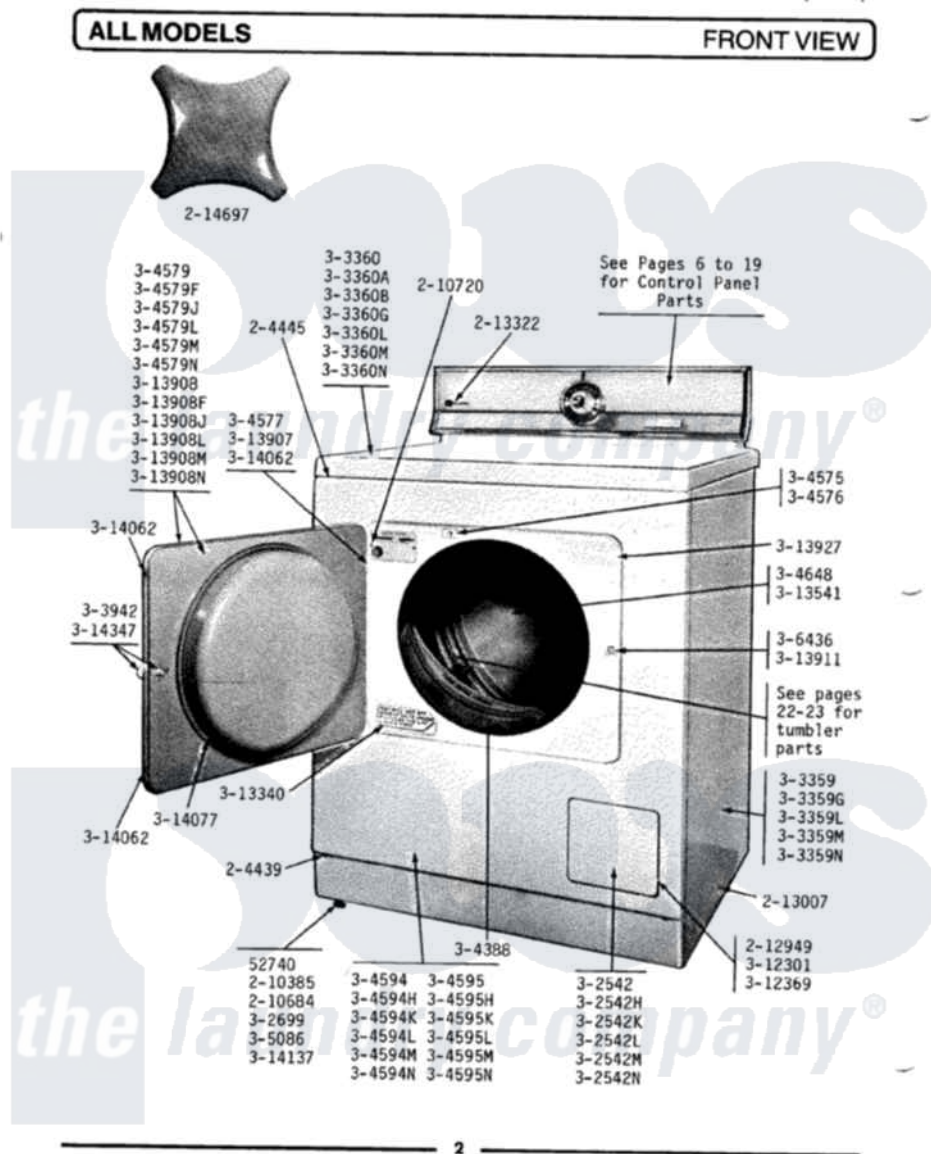

Maytag DG308 04 - FRONT VIEW

Maytag Residential Maytag DG308 Dryer Parts Parts Diagram 04 - FRONT VIEW

Click on the part number to view part

Item	Original Part Number	Replaced By	Status	Part Description
1	Y052740	62739		Nut, Lock
2	204439			Screw And Fstner Assembly
3	204445			Screw And Fastener Assembly
4	210385			Lock Nut For Adjustable Leg
5	210684			Foot, Adjustable Leg
6	210720			Rivet, Bearing To Tumbler Frnt
7	212949	22001866		Screw, Relay
8	213007			Xfor Cabinet See Cabinet, Back
9	213322		Not Available	MAYTAG DECAL
10	214697			Easy-Grip Knob
11	302542		Not Available	PART NOT USED. (DG ONLY)
12	302542H		Not Available	ACCESS DOOR-SHADED GOLD
13	302542K		Not Available	ACCESS DOOR-SHADED AVOCADO
14	302542L		Not Available	PART NOT USED. (DG ONLY)