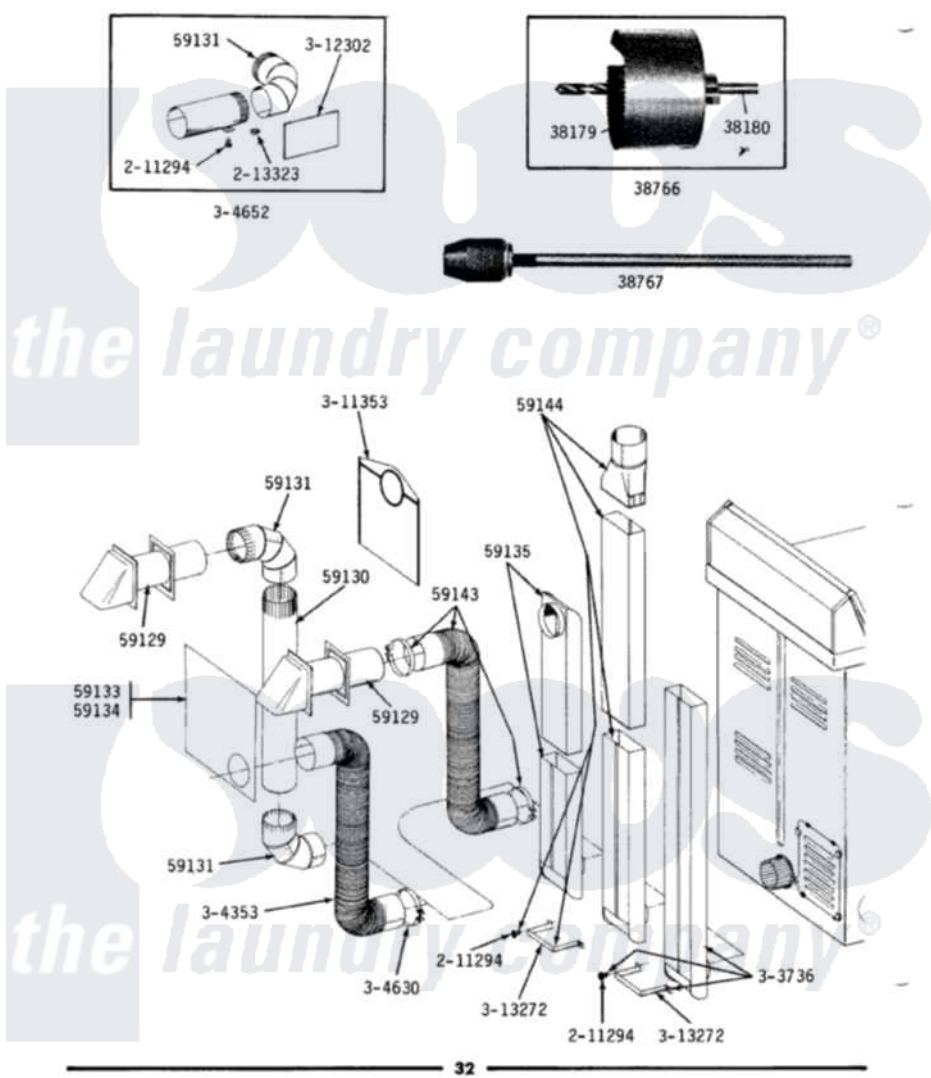

Maytag DG308 07 - INSTALLATION ACCESSORIES

ALL MODELS **INSTALLATION ACCESSORIES**

Maytag Residential Maytag DG308 Dryer Parts Parts Diagram 07 - INSTALLATION ACCESSORIES
 Click on the part number to view part

Item	Original Part Number	Replaced By	Status	Part Description
1	038179		Not Available	BLADE, SAW
2	038180		Not Available	REPLACEMENT DRILL
3	038766		Not Available	HOLE SAW W/DRILL BIT
4	038767			Extension Chuck, Drill
5	Y059129	4396007RW		Vent Hood
6	Y059130			Pipe, Venting
7	Y059131			Elbow, Venting
8	059133		Not Available	ALUMINUM WINDOW 4X12X18
9	Y059134			PLATE, ALUM. WINDOW (15``X20``)
10	Y059135			Vent Duct Assembly
11	Y059143			Flexible Vent Kit
12	059144		Not Available	RECTANGULAR VENT KIT
13	211294	90767		Screw, 8A X 3/8 HeX Washer Head Tapping
14	213323			Fastener, Exhaust Duct Kit