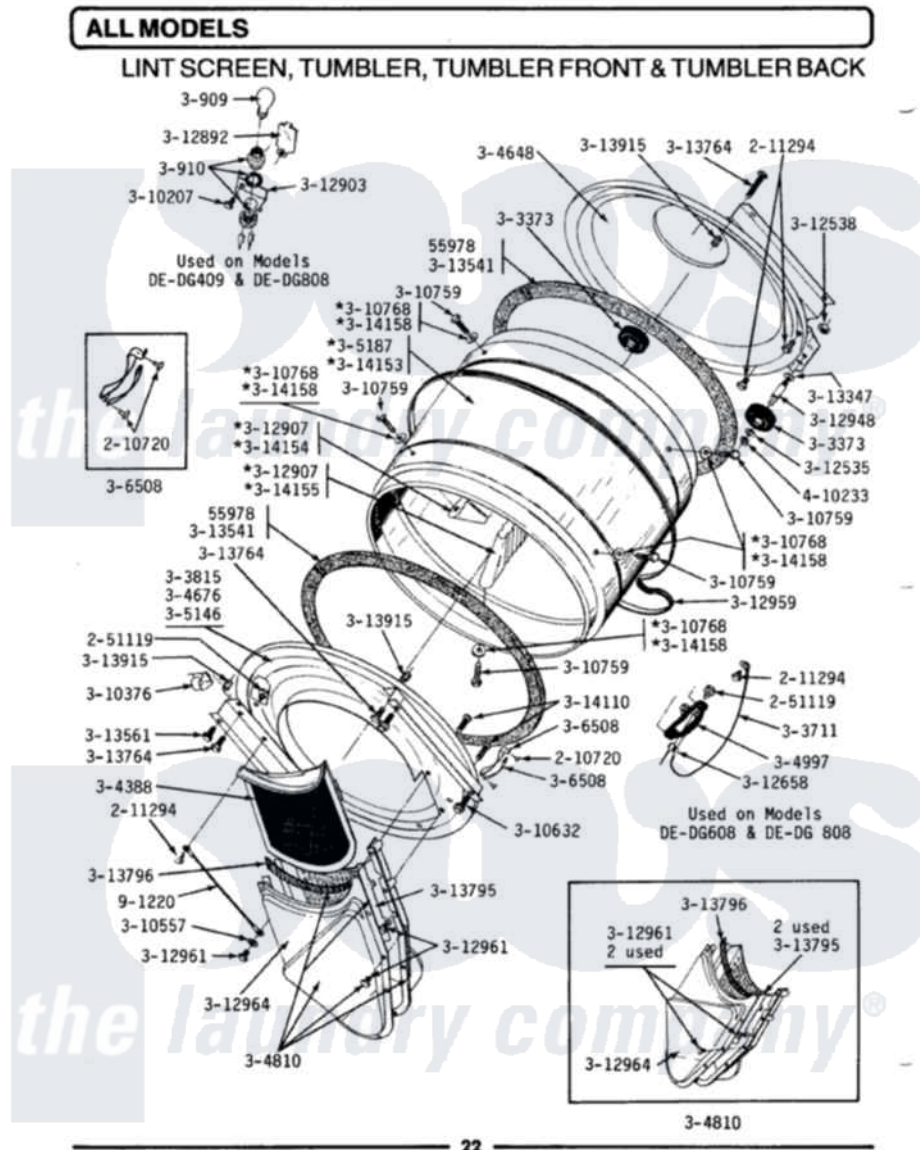

Maytag DG308 08 - LINT SCREEN, TUMBLER (FRONT & BACK)

Maytag Residential Maytag DG308 Dryer Parts Parts Diagram 08 - LINT SCREEN, TUMBLER (FRONT & BACK)
 Click on the part number to view part

Item	Original Part Number	Replaced By	Status	Part Description
1	Y053241			Set Screw, Motor Pulley
2	Y055978			Rubber Adhesive, 2 Oz Tube
3	210720			Rivet, Bearing To Tumbler Fmt
4	Y303373	12001541		Drum Roller/Washer Assembly--W
5	Y303711			Sensor Ground Wire
6	Y303815	33001231		Front- Tumbler
7	Y304244			Motor Pulley With Set Screw
8	Y304388	33001003		Screen, Lint
9	Y304648	33001106		Back, Tumbler
10	Y304810		Not Available	OUTLET DUCT ASSEMBLY---S
11	Y305185	6-3051850		Pulley- MO
12	305187		Not Available	TUMBLER W/BAFFLES
13	306508			Tumbler Bearing Kit ---W
14	Y310376			Clip, Door Switch Harness
15	310557			Washer

16	Y310632	1163839		Screw
17	Y310759			Screw, Tumbler Baffles
18	310768		Not Available	WASHER
19	312535			Washer, Vault Mounting Brk.
20	312538	33001443		Nut, Hex
21	Y312907			Tumbler Baffle
22	Y312948	6-3129480		Shaft- Tumbler
23	Y312959			Poly "V" Belt For Tumbler
24	Y312961	W10116751		Screw
25	Y312964		Not Available	OUTLET DUCT - OUTER HALF
26	Y313347	312535		Washer, Vault Mounting Brk.
27	Y313541	33313541		Seal- Tumbler
28	Y313561			Screw---NA
29	313764		Not Available	SCREW
30	Y313796			Lint Seal
31	313915	31-3915		Tech Sheet
32	Y314110	33002917		Screw, No.10-16
33	Y314153		Not Available	TUMBLER No.
34	314154		Not Available	TUMBLER BAFFLE - SHORT
35	314155	33001004		Baffle, Tall
36	314158			Washer, Baffle To Tumbler
37	410233	9703438		Ring-Retrn
38	901220			Ground Wire
39	Y313795			Guide For Lint Screen