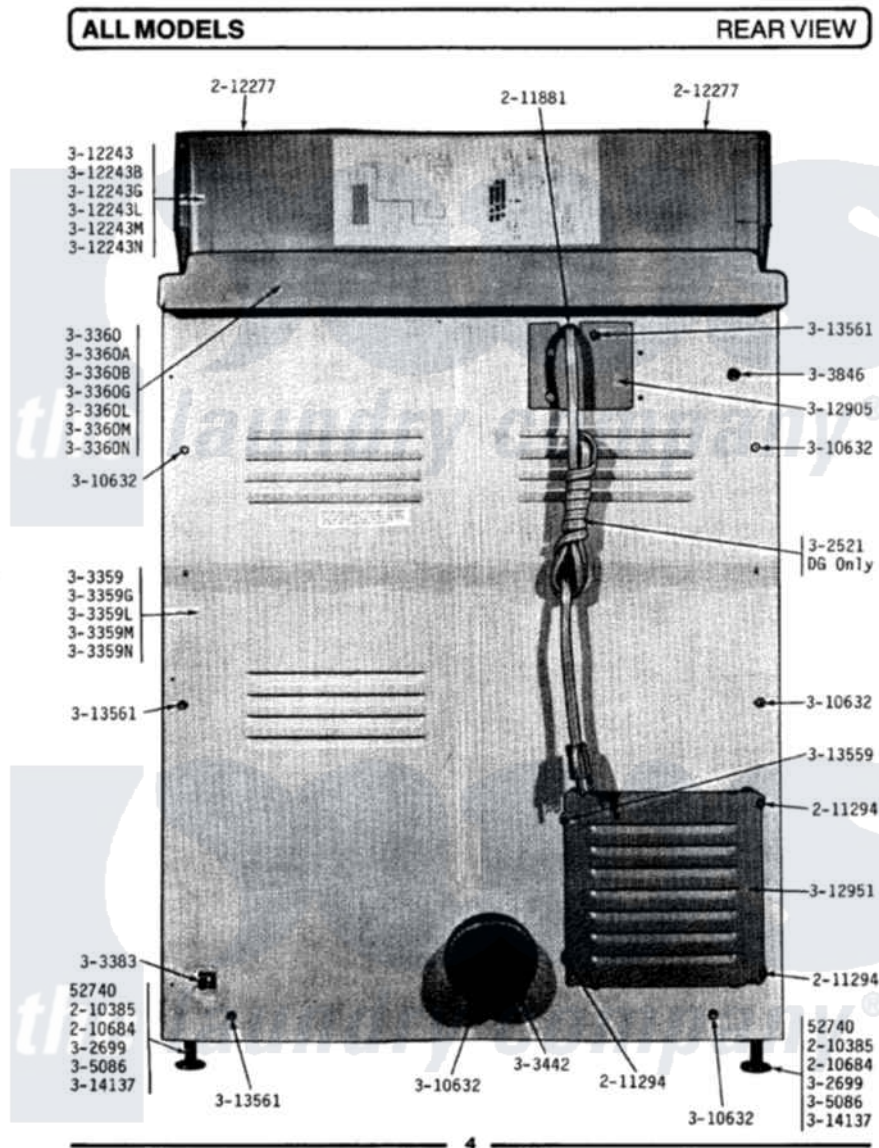

Maytag DG308 10 - REAR VIEW

Maytag [Residential Maytag DG308 Dryer Parts](#) Parts Diagram 10 - REAR VIEW
 Click on the part number to view part

Item	Original Part Number	Replaced By	Status	Part Description
1	Y052740	62739		Nut, Lock
2	Y201808			Converter
3	210385			Lock Nut For Adjustable Leg
4	210684			Foot, Adjustable Leg
5	211294	90767		Screw, 8A X 3/8 HeX Washer Head Tapping
6	211881			Grommet, Cord Part Not Used-Gas Models Only
7	212277			Screw, No.8 X 1/2 Inch
8	301548			Clamp, Ground Wire
9	302521		Not Available	CORD, POWER PART NOT USED-GAS MODELS ONLY
10	Y302699	22003428		Leg, Adjustable
11	303359		Not Available	CABINET-WHITE
12	303359G		Not Available	CABINET-DARK GOLD
13	303359L		Not Available	CABINET-ALMOND
14	303359M		Not Available	CABINET-HARVEST WHEAT