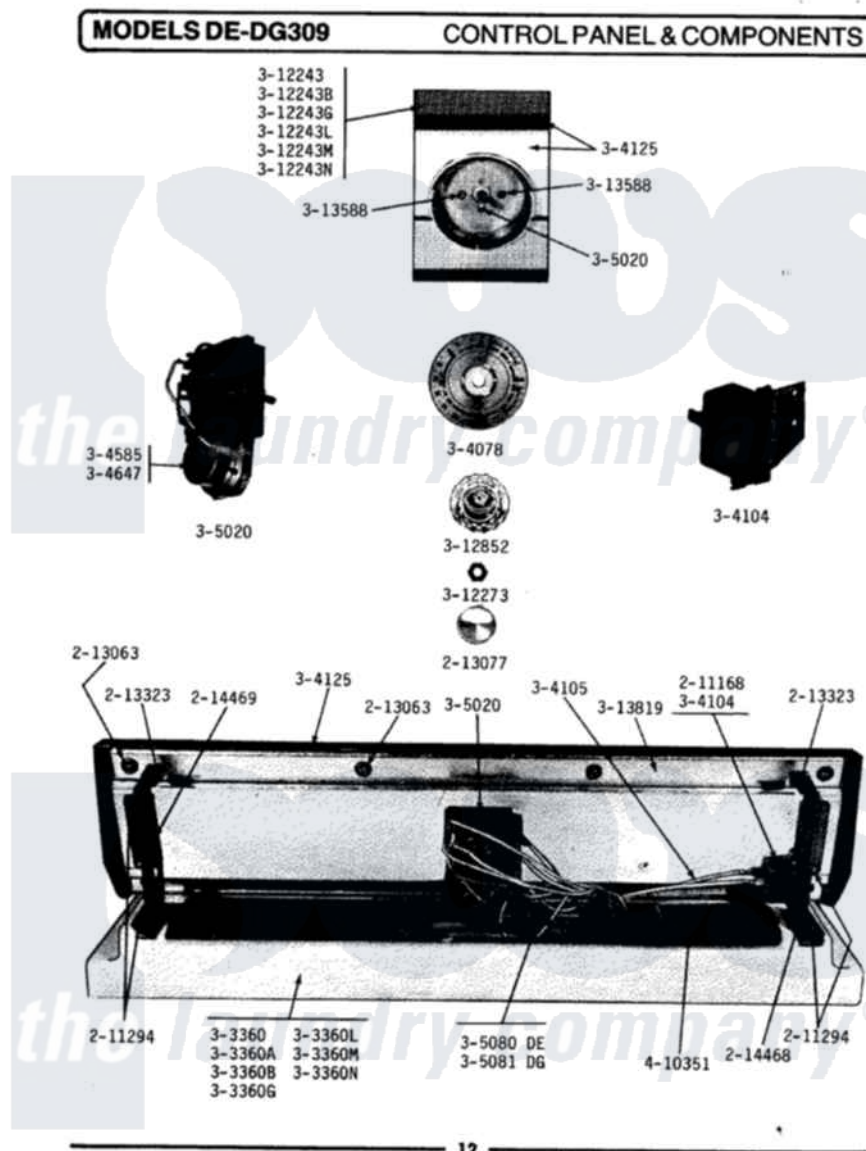

Maytag DG309 02 - CONTROL PANEL & COMPONENTS

Maytag Residential Maytag DG309 Dryer Parts Parts Diagram 02 - CONTROL PANEL & COMPONENTS
 Click on the part number to view part

Item	Original Part Number	Replaced By	Status	Part Description
1	211168	W10139210		Screw, 8-18 X 5/16
2	211294	90767		Screw, 8A X 3/8 HeX Washer Head Tapping
3	213063	703431		Palnut
4	213077		Not Available	CAP FOR TIMER KNOB
5	213322		Not Available	MAYTAG DECAL
6	213323			Fastener, Exhaust Duct Kit
7	214468		Not Available	BRACKET-LEFT HAND
8	214469		Not Available	BRACKET-RIGHT HAND
9	303360		Not Available	TOP COVER-WHITE
10	303360A		Not Available	TOP COVER-DARK AVOCADO
11	303360B		Not Available	TOP COVER-DARK COPPERTONE
12	303360G		Not Available	TOP COVER-DARK GOLD
13	303360L		Not Available	TOP COVER-ALMOND
14	303360M		Not Available	TOP COVER-HARVEST WHEAT

15	303360N	Not Available	TOP COVER-FRESH AVOCADO
16	304078	Not Available	TIMER DIAL, SUN-GLOW
17	Y304104		Buzzer
18	304105	Not Available	BUZZER HARNESS
19	304125	Not Available	CONTROL PANEL, SUN-GLOW
20	Y304585		Timer Motor RPR For 305214 Timer Only
21	Y304585		Timer Motor RPR For 305214 Timer Only
22	304646	Not Available	TIMER MOTOR
23	Y305020	Not Available	TIMER
24	305081	Not Available	WIRE HARNESS
25	312243	Not Available	CONTROL COVER-WHITE
26	312243B	Not Available	CONTROL COVER-DK COPPERTONE
27	312243G	Not Available	CONTROL COVER-DARK GOLD
28	312243L	Not Available	CONTROL COVER-ALMOND
29	312243M	Not Available	CONTROL COVER-HARVEST WHEAT
30	312243N	Not Available	CONTROL COVER-FRESH AVOCADO
31	312273		Nut, Control Knob
32	312852		Selector Knob-Clear Acrylic
33	Y313588	488234	Screw 8-32 X 1/4
34	313819	Not Available	BACK-UP PLATE
35	410351	Not Available	HARNESS RETAINER