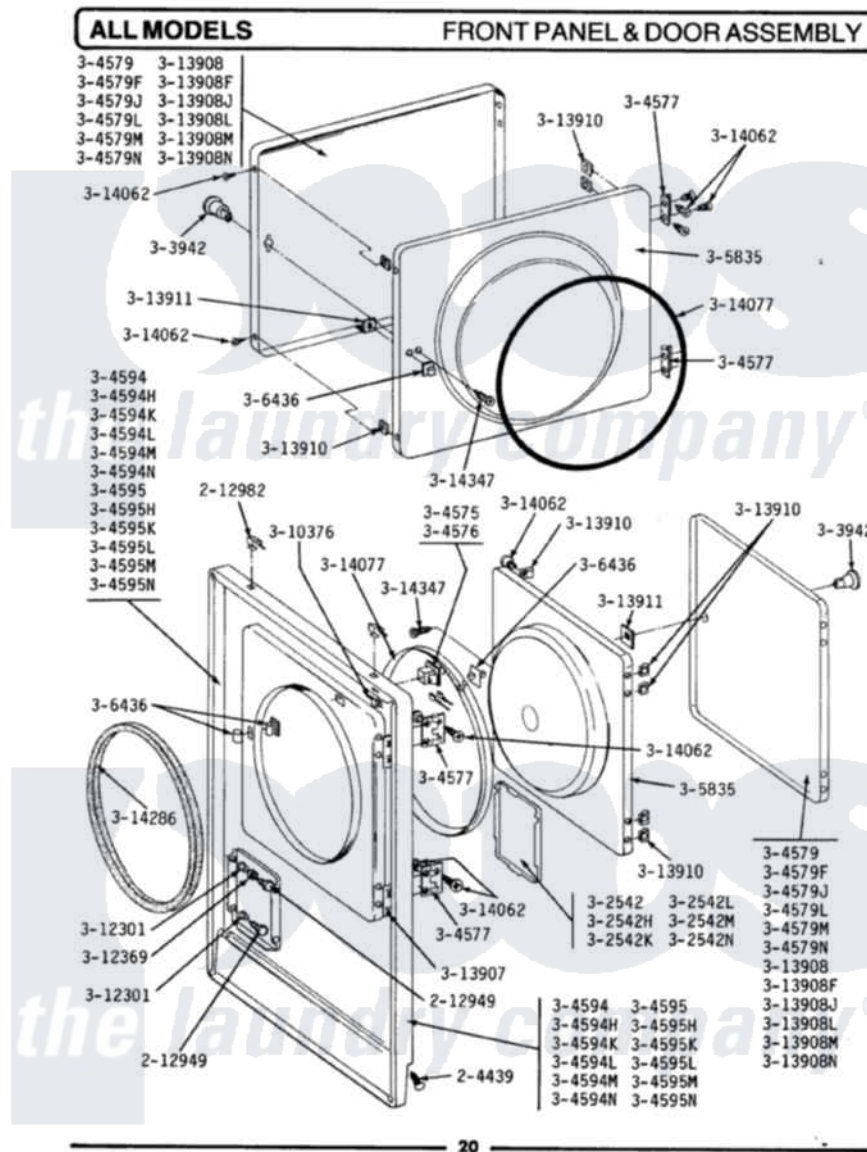

Maytag DG309 03 - FRONT PANEL & DOOR ASSEMBLY

Maytag Residential Maytag DG309 Dryer Parts Parts Diagram 03 - FRONT PANEL & DOOR ASSEMBLY
 Click on the part number to view part

Item	Original Part Number	Replaced By	Status	Part Description
1	204439			Screw And Fstner Assembly
2	212949	22001866		Screw, Relay
3	212982	22001650		Fastener, Spring
4	302542		Not Available	PART NOT USED. (DG ONLY)
5	302542H		Not Available	ACCESS DOOR-SHADED GOLD
6	302542K		Not Available	ACCESS DOOR-SHADED AVOCADO
7	302542L		Not Available	PART NOT USED. (DG ONLY)
8	302542M		Not Available	ACCESS DOOR-HARVEST WHEAT
9	302542N		Not Available	ACCESS DOOR-FRESH AVOCADO
10	303942		Not Available	KNOB AND SCREW
11	Y304577	33001230		Hinge, Door
12	Y304579			DOOR (WHT)
13	304579F		Not Available	DOOR-LIGHT GOLD
14	304579J		Not Available	DOOR-LIGHT AVOCADO