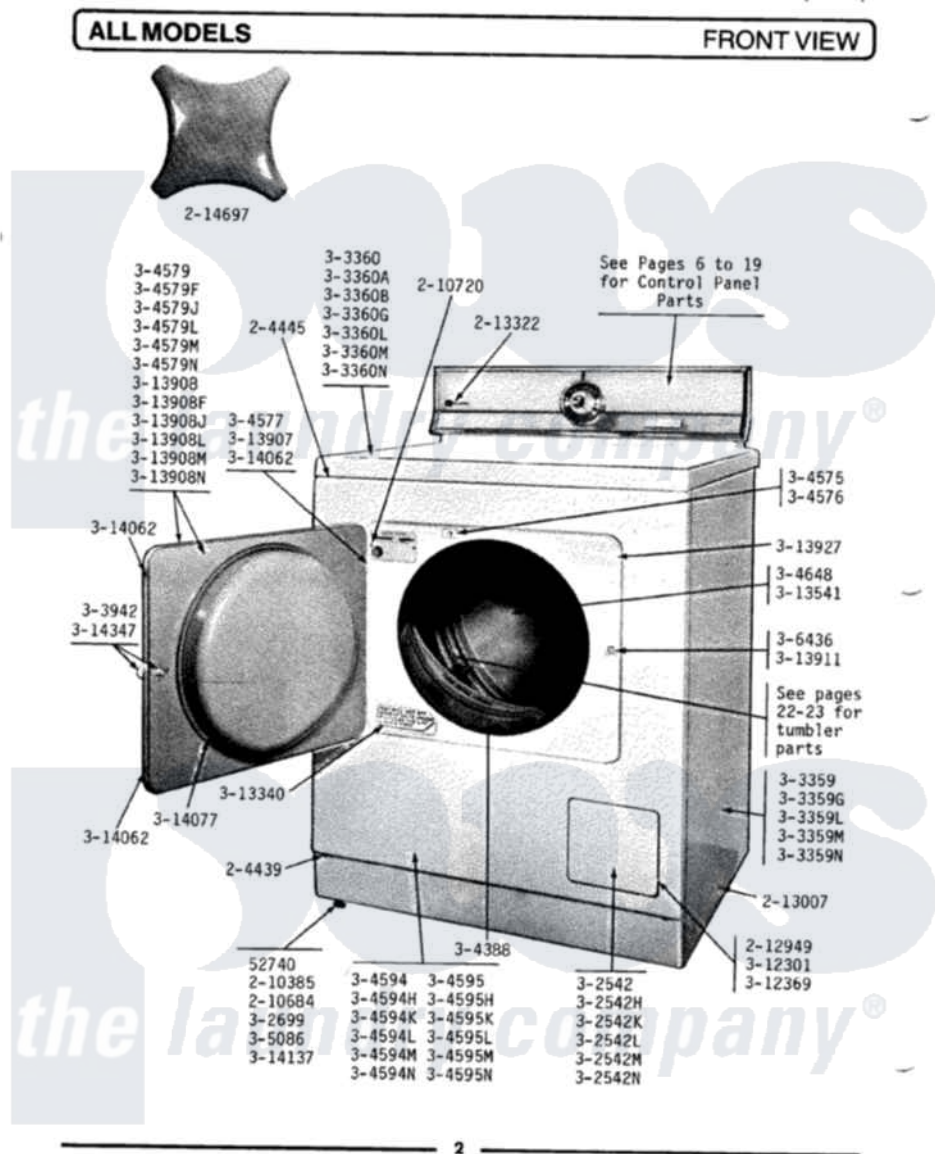

Maytag DG309 04 - FRONT VIEW

Maytag Residential Maytag DG309 Dryer Parts Parts Diagram 04 - FRONT VIEW

Click on the part number to view part

Item	Original Part Number	Replaced By	Status	Part Description
1	Y052740	62739		Nut, Lock
2	204439			Screw And Fstner Assembly
3	204445			Screw And Fastener Assembly
4	210385			Lock Nut For Adjustable Leg
5	210684			Foot, Adjustable Leg
6	210720			Rivet, Bearing To Tumbler Frnt
7	212949	22001866		Screw, Relay
8	213007			Xfor Cabinet See Cabinet, Back
9	213322		Not Available	MAYTAG DECAL
10	214697			Easy-Grip Knob
11	302542		Not Available	PART NOT USED. (DG ONLY)
12	302542H		Not Available	ACCESS DOOR-SHADED GOLD
13	302542K		Not Available	ACCESS DOOR-SHADED AVOCADO
14	302542L		Not Available	PART NOT USED. (DG ONLY)