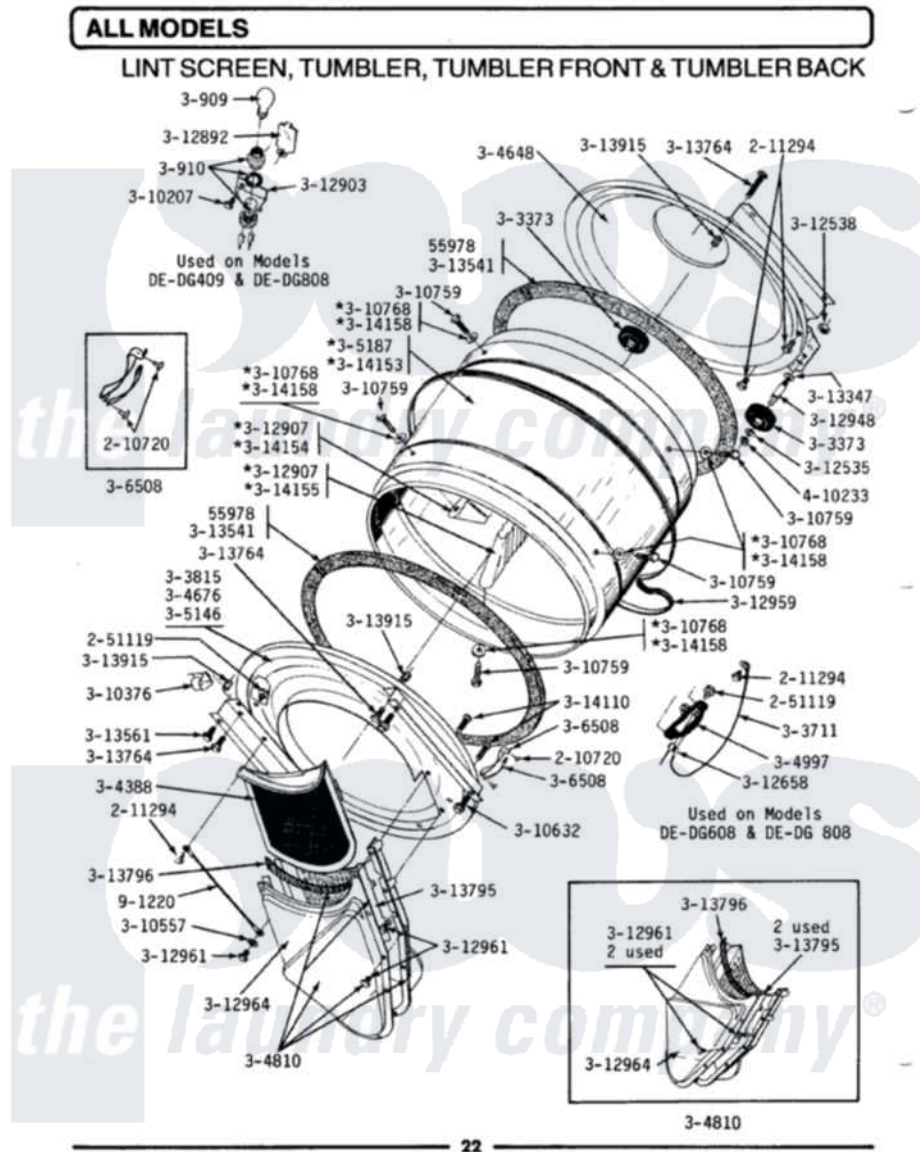

# Maytag DG309 08 - LINT SCREEN, TUMBLER (FRONT & BACK)

Maytag Residential Maytag DG309 Dryer Parts Parts Diagram 08 - LINT SCREEN, TUMBLER (FRONT & BACK)  
 Click on the part number to view part

Item	Original Part Number	Replaced By	Status	Part Description
1	<a href="#">Y053241</a>			Set Screw, Motor Pulley
2	<a href="#">Y055978</a>			Rubber Adhesive, 2 Oz Tube
3	<a href="#">210720</a>			Rivet, Bearing To Tumbler Fmt
4	Y303373	<a href="#">12001541</a>		Drum Roller/Washer Assembly--W
5	<a href="#">Y303711</a>			Sensor Ground Wire
6	Y303815	<a href="#">33001231</a>		Front- Tumbler
7	<a href="#">Y304244</a>			Motor Pulley With Set Screw
8	Y304388	<a href="#">33001003</a>		Screen, Lint
9	Y304648	<a href="#">33001106</a>		Back, Tumbler
10	Y304810		Not Available	OUTLET DUCT ASSEMBLY---S
11	Y305185	<a href="#">6-3051850</a>		Pulley- MO
12	305187		Not Available	TUMBLER W/BAFFLES
13	<a href="#">306508</a>			Tumbler Bearing Kit ---W
14	<a href="#">Y310376</a>			Clip, Door Switch Harness
15	<a href="#">310557</a>			Washer