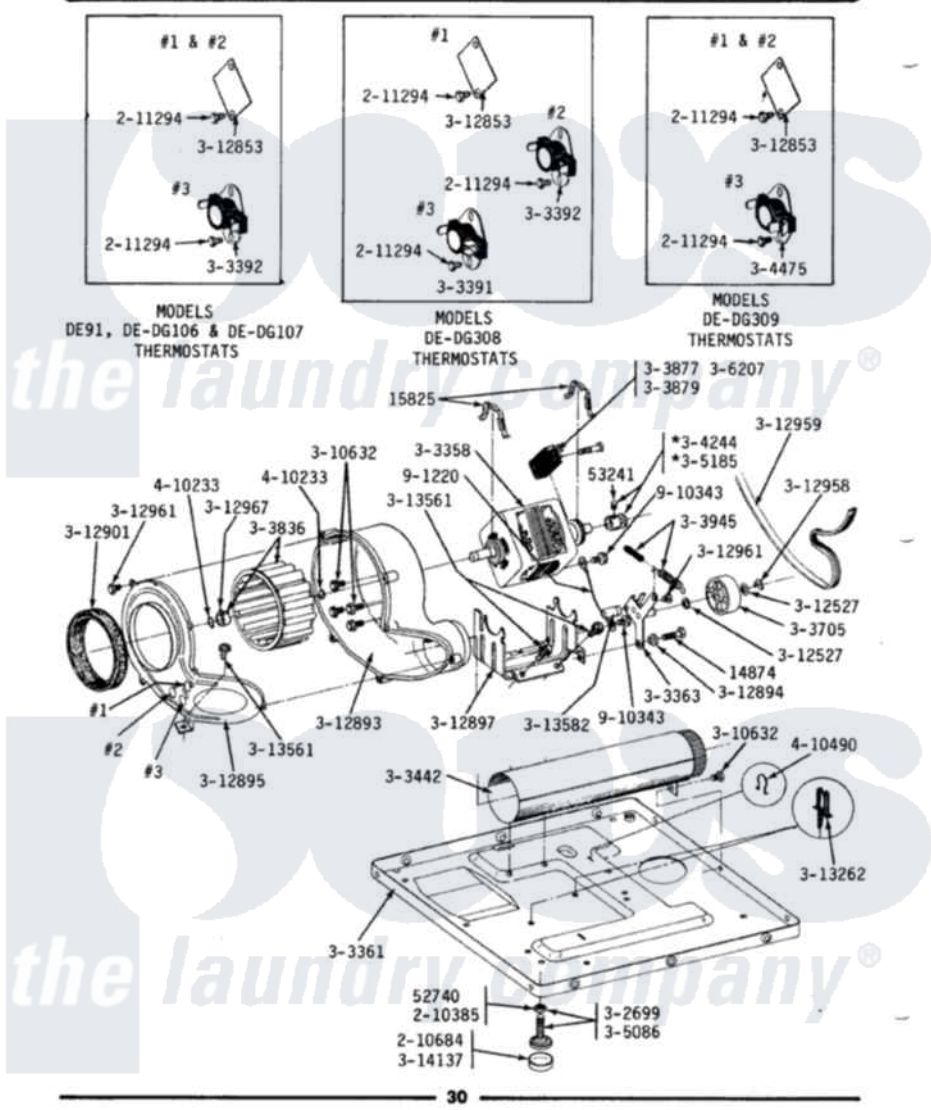

Maytag DG309 09 - MOTOR, BLOWER, BASE FRAME & THERMOSTATS

ALL MODELS MOTOR, BLOWER, BASE FRAME & THERMOSTATS

Maytag Residential Maytag DG309 Dryer Parts Parts Diagram 09 - MOTOR, BLOWER, BASE FRAME & THERMOSTATS

Click on the part number to view part

Item	Original Part Number	Replaced By	Status	Part Description
1	Y014874			Screw, Idler Arm And Sleeve
2	Y015825			Clip, Motor To Motor Support
3	Y052740	62739		Nut, Lock
4	Y053241			Set Screw, Motor Pulley
5	210385			Lock Nut For Adjustable Leg
6	210684			Foot, Adjustable Leg
7	211294	90767		Screw, 8A X 3/8 HeX Washer Head Tapping
8	Y302699	22003428		Leg, Adjustable
9	Y303358	W10410999		Motor-Drive
10	Y303361		Not Available	BASE ASSY. (UPPER & LOWER)
11	Y303363	6-3033630		Idler Arm
12	Y303391	33303391		Thermostat, Cycling
13	Y303442			EXHAUST DUCT ASSEMBLY
14	Y303705	6-3037050		Pulley- ID

15	Y303836		Blower Wheel Assembly And Clamp
16	Y303877	Not Available	SWITCH, MOTOR EXTERNAL START No.303358-2, No.303358-4, 303358-7
17	Y303879		Switch, Motor External Start
18	Y303945		IDLER SPRING ASSY. W/PLUG
19	Y304244		Motor Pulley With Set Screw
20	Y305086		Adjustable Leg And Nut
21	Y305185	6-3051850	Pulley- MO
22	306207	Not Available	(PROD. No.303358-8 & No.303358-9)
23	Y310632	1163839	Screw
24	Y312527		Washer, Idler Shaft
25	Y312853		Cover For Thermostat Openin
26	Y312893		Housing, Blower
27	Y312894	315772	Sleeve, Idler Arm
28	Y312895	Not Available	COVER FOR BLOWER---NA
29	312897	Not Available	SUPPORT, MOTOR
30	Y312901		Seal, Housing Cover
31	312958	354987	Ring, Retaining
32	Y312959		Poly "V" Belt For Tumbler
33	Y312961	W10116751	Screw
34	312967		Clamp, Blower Housing
35	Y313262	W10116752	Retainer-
36	Y313561		Screw---NA
37	Y313582	W10116756	Spacer
38	Y314137		Foot, Rubber
39	410233	9703438	Ring-Retrn
40	410490		Spring, Retainer Wire Harness
41	901220		Ground Wire
42	910343	488234	Screw 8-32 X 1/4
43	Y304475		Cycling Thermostat 140 Deg.