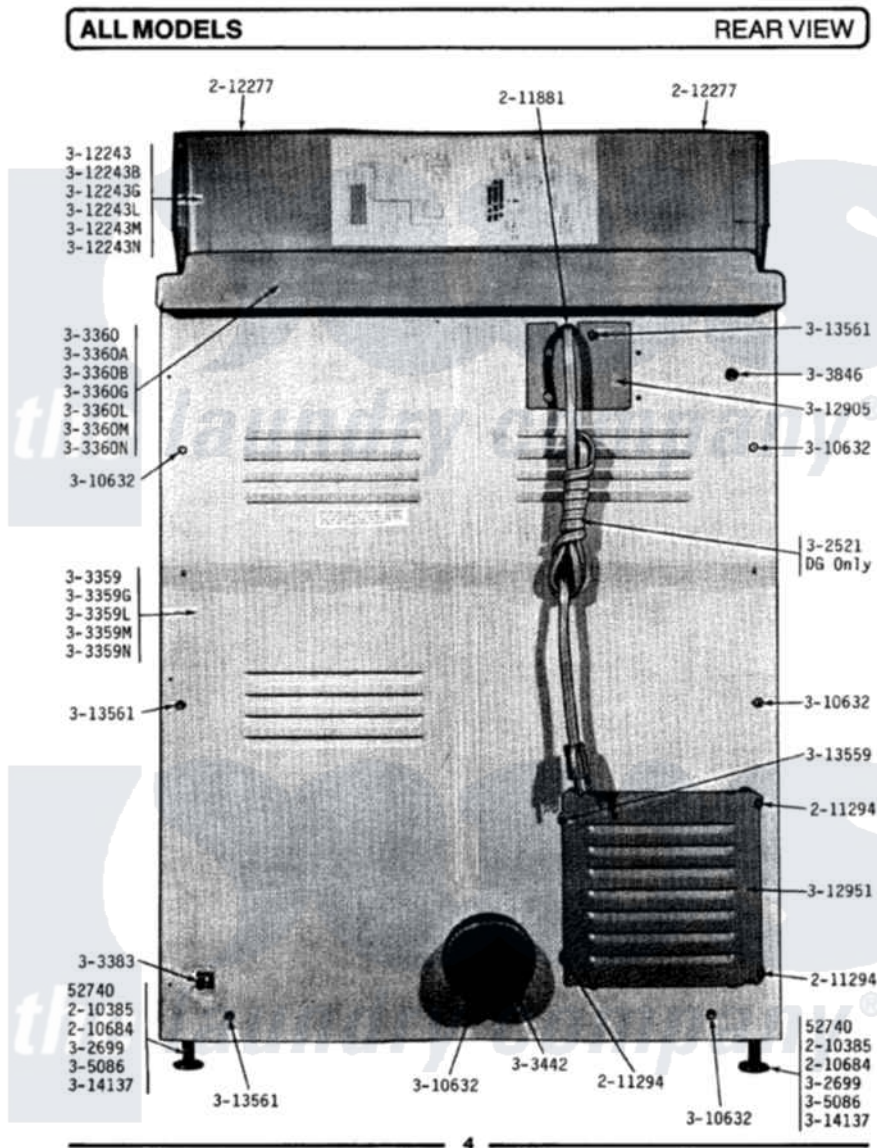

Maytag DG309 10 - REAR VIEW

Maytag [Residential Maytag DG309 Dryer Parts](#) Parts Diagram 10 - REAR VIEW
 Click on the part number to view part

Item	Original Part Number	Replaced By	Status	Part Description
1	Y052740	62739		Nut, Lock
2	Y201808			Converter
3	210385			Lock Nut For Adjustable Leg
4	210684			Foot, Adjustable Leg
5	211294	90767		Screw, 8A X 3/8 HeX Washer Head Tapping
6	211881			Grommet, Cord Part Not Used-Gas Models Only
7	212277			Screw, No.8 X 1/2 Inch
8	301548			Clamp, Ground Wire
9	302521		Not Available	CORD, POWER PART NOT USED-GAS MODELS ONLY
10	Y302699	22003428		Leg, Adjustable
11	303359		Not Available	CABINET-WHITE
12	303359G		Not Available	CABINET-DARK GOLD
13	303359L		Not Available	CABINET-ALMOND
14	303359M		Not Available	CABINET-HARVEST WHEAT