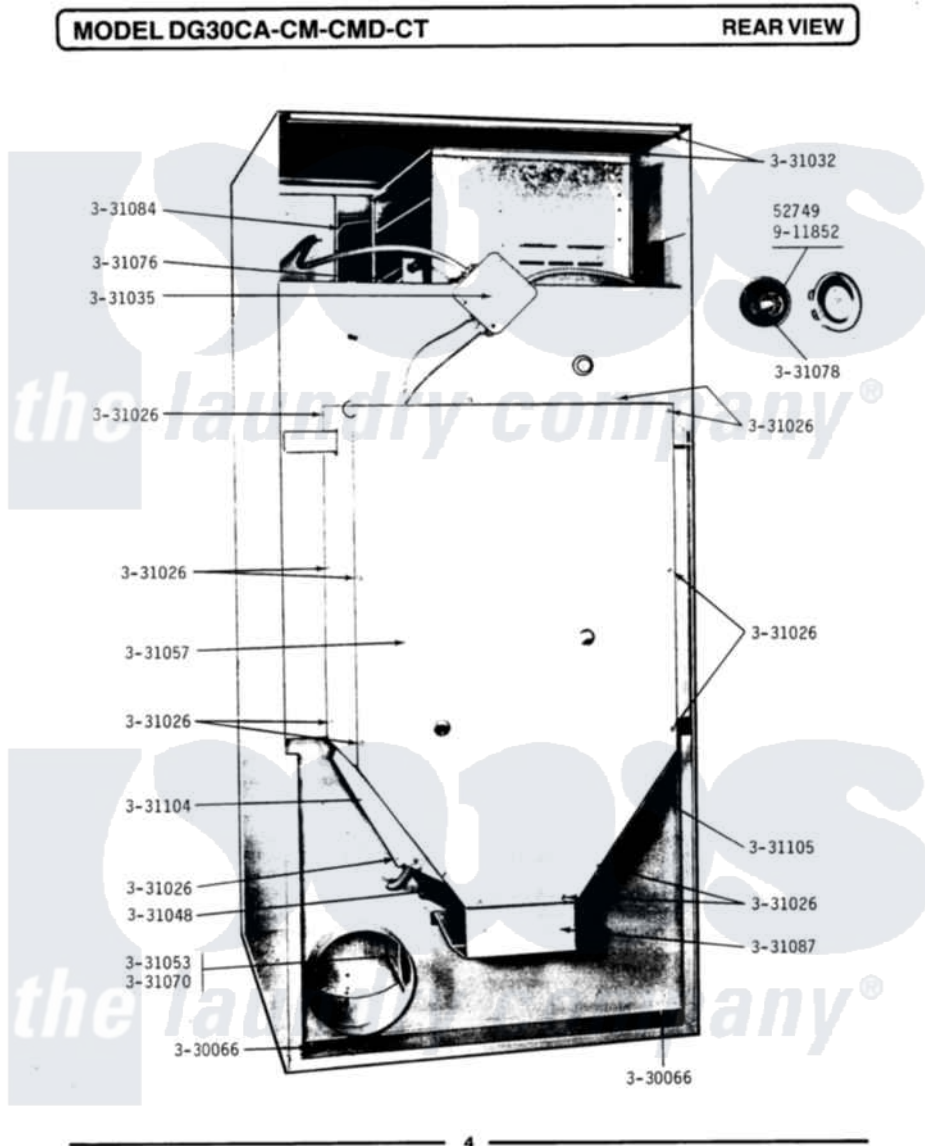

Maytag DG30CA 02 - REAR VIEW

Maytag Residential Maytag DG30CA Dryer Parts Parts Diagram 02 - REAR VIEW
 Click on the part number to view part

Item	Original Part Number	Replaced By	Status	Part Description
001	Y052749	62739		Nut, Lock
002	NLA		Not Available	LEVELING LEG
003	331026	90767		Screw, 8A X 3/8 HeX Washer Head Tapping
004	331032	61002031		Screw, Handle
005	NLA		Not Available	WIRE NUT (6 USED)
006	331048		Not Available	COVER FOR BLOWER IMPELLER
007	331053			Damper
008	NLA		Not Available	BELT AND PULLEY GUARD
009	NLA		Not Available	HINGE PIN FOR DAMPER
010	NLA		Not Available	GAS SUPPLY LINE-28 1/2 INCH
011	331084		Not Available	SUPPORT ROD FOR UPPER DOOR
012	NLA		Not Available	SHIELD FOR MOTOR
013	NLA		Not Available	SUPPORT FOR REAR COVER-LEFT

014	NLA		Not Available	RIB, TUMBLER (ONLY)
015	911852	486009		Lockwasher
016			Not Available	