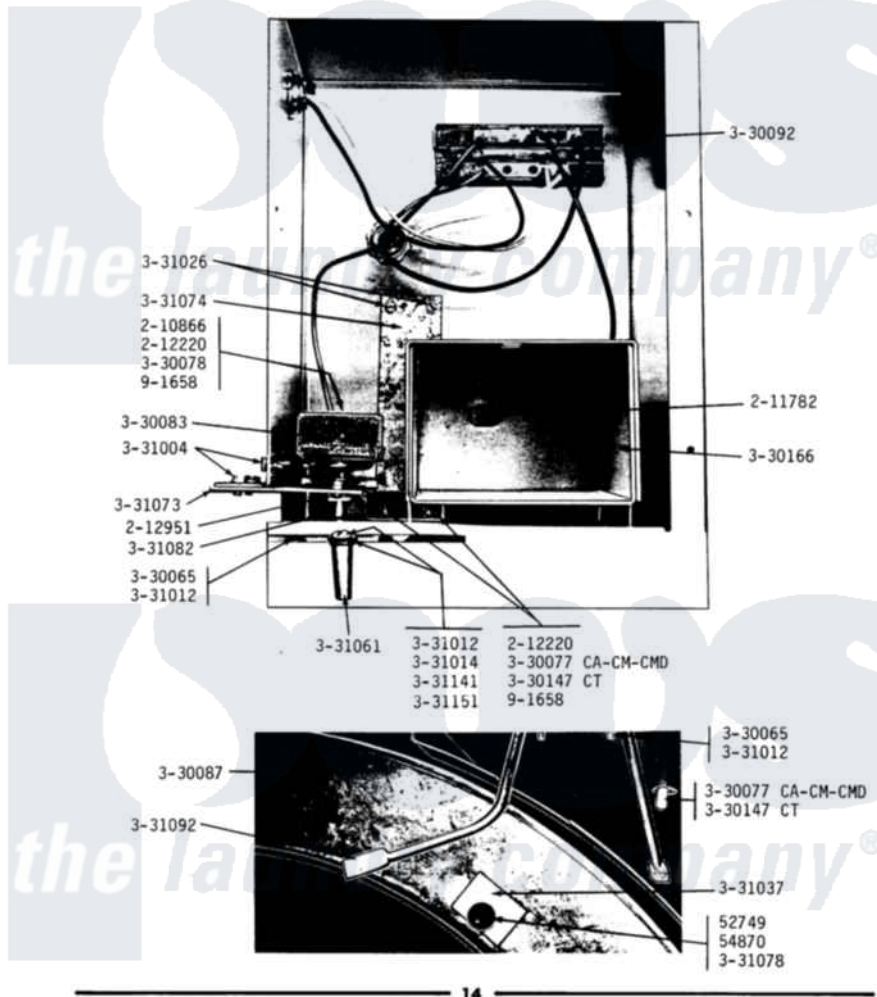

# Maytag DG30CA 06 - SWITCH, TEMPERATURE & TERMINAL BLOCK

**MODEL DG30CA-CM-CMD-CT**  
**DOOR SWITCH, TEMPERATURE CONTROL & TERMINAL BLOCK**  
 DG30CMD-CT-ORIGINAL & SERIES 01  
 DG30CA-CM-ORIGINAL-SERIES 01 & SERIES 02

Maytag [Residential Maytag DG30CA Dryer Parts](#) Parts Diagram 06 - SWITCH, TEMPERATURE & TERMINAL BLOCK  
 Click on the part number to view part

Item	Original Part Number	Replaced By	Status	Part Description
001	Y052749	<a href="#">62739</a>		Nut, Lock
002	NLA		Not Available	LOCK WASHER, 3/8 X 1/16
003	<a href="#">210866</a>			Nut, Twin Speed
004	NLA		Not Available	CAGE NUT
005	212220	<a href="#">213501</a>		Screw, No.6-20 X 1-1/8 Inch
006	<a href="#">212951</a>			Screw, No.6-32 X 1/4 Inch
007	NLA		Not Available	CLIP - ACTUATOR TO CABINET
008	<a href="#">Y330077</a>			Door Switch
009	Y330083		Not Available	CONTROL, TEMPERATURE
010	<a href="#">Y330087</a>			Drum Assembly Complete
011	<a href="#">Y330087</a>			Drum Assembly Complete
012	<a href="#">Y330092</a>			Terminal Block
013	NLA		Not Available	VAULT ASSEMBLY
014	NLA		Not Available	SCREW - BRACKET TO VAULT
015	331012	<a href="#">400022-1</a>		Screw

016	331014	<a href="#">8281196</a>		Screw
017	331026	<a href="#">90767</a>		Screw, 8A X 3/8 HeX Washer Head Tapping
018	NLA		Not Available	SQUARE WASHER FOR DRUM ROD
019	<a href="#">331058</a>			Grommet-Temp. Control Tubin
020	<a href="#">331061</a>			Knob For Temperature Contro
021	NLA		Not Available	MOUNTING PLATE-TEMP.CONTROL
022	NLA		Not Available	MOUNTING PLATE-DOOR SWITCH
023	NLA		Not Available	DRUM ROD
024	NLA		Not Available	SPACER - TEMP CONTROL COVER
025	NLA		Not Available	ACTUATOR FOR DOOR SWITCH
026	NLA		Not Available	SCREW-TEMP CONTROL LEVER
027	NLA		Not Available	BRACKET-TEMPERATURE CONTROL
028	<a href="#">331151</a>			Lever-Temperature Control
029	NLA		Not Available	TWIN FASTENER WITH SCREWS