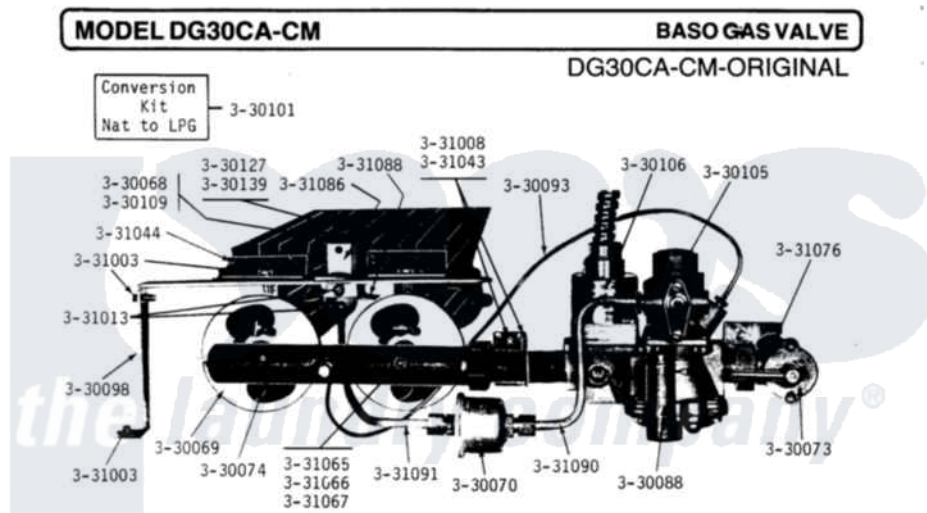

# Maytag DG30CA 07 - BASO GAS VALVE

- |         |  |         |  |
|---------|--|---------|--|
| 3-30068 | Pilot burner - Natural                       | 3-31008 | Screw - gas control bracket to hood - 2 used   |
| 3-30069 | Main burner - 2 used                         | 3-31013 | Screw - pilot shield to support                |
| 3-30070 | Pilot valve and filter                       | 3-31043 | Mounting bracket for gas control               |
| 3-30073 | Shut-off for gas valve                       | 3-31044 | Retainer bracket for main burner - 2 used      |
| 3-30074 | Manifold for main burner                     | 3-31065 | Orifice for main burner - Natural              |
| 3-30088 | Gas control assembly                         | 3-31066 | Orifice for main burner - Butane               |
| 3-30093 | Thermocouple                                 | 3-31067 | Orifice for main burner - Propane              |
| 3-30098 | Support for burner                           | 3-31076 | Gas supply line - supply to gas shut-off valve |
| 3-30101 | Conversion kit - Natural to LPG              | 3-31086 | Shield for pilot burner                        |
| 3-30105 | Pilot gas valve                              | 3-31088 | Shield for pilot                               |
| 3-30106 | Main burner solenoid and valve               | 3-31090 | Pilot tubing - filter to control               |
| 3-30109 | Pilot burner - LPG                           | 3-31091 | Pilot tubing - pilot to filter                 |
| 3-30127 | Pilot orifice - LPG                          |         |  |
| 3-30139 | Pilot orifice - Natural                      |         |  |
| 3-31003 | Screw - retainer bracket to support - 2 used |         |  |